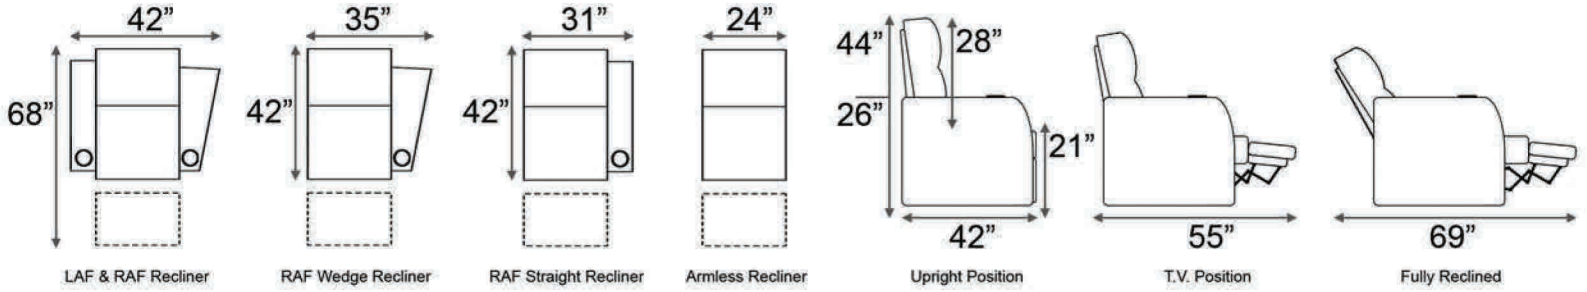

Distance from wall needed for full recline: 7.5"

Popular Configurations

Distance from wall needed for full recline: 7.5"

Popular Configurations