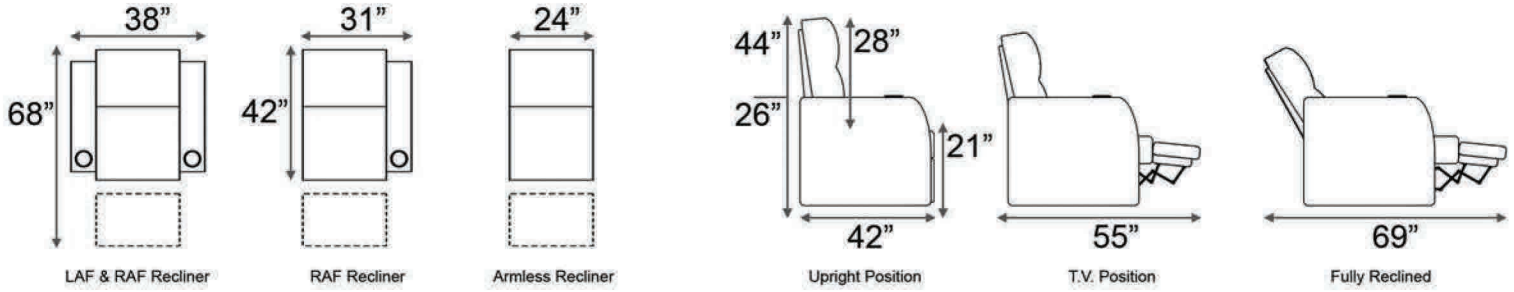

Distance from wall needed for full recline: 7.5"

Popular Configurations

Distance from wall needed for full recline: 7.5"

Popular Configurations