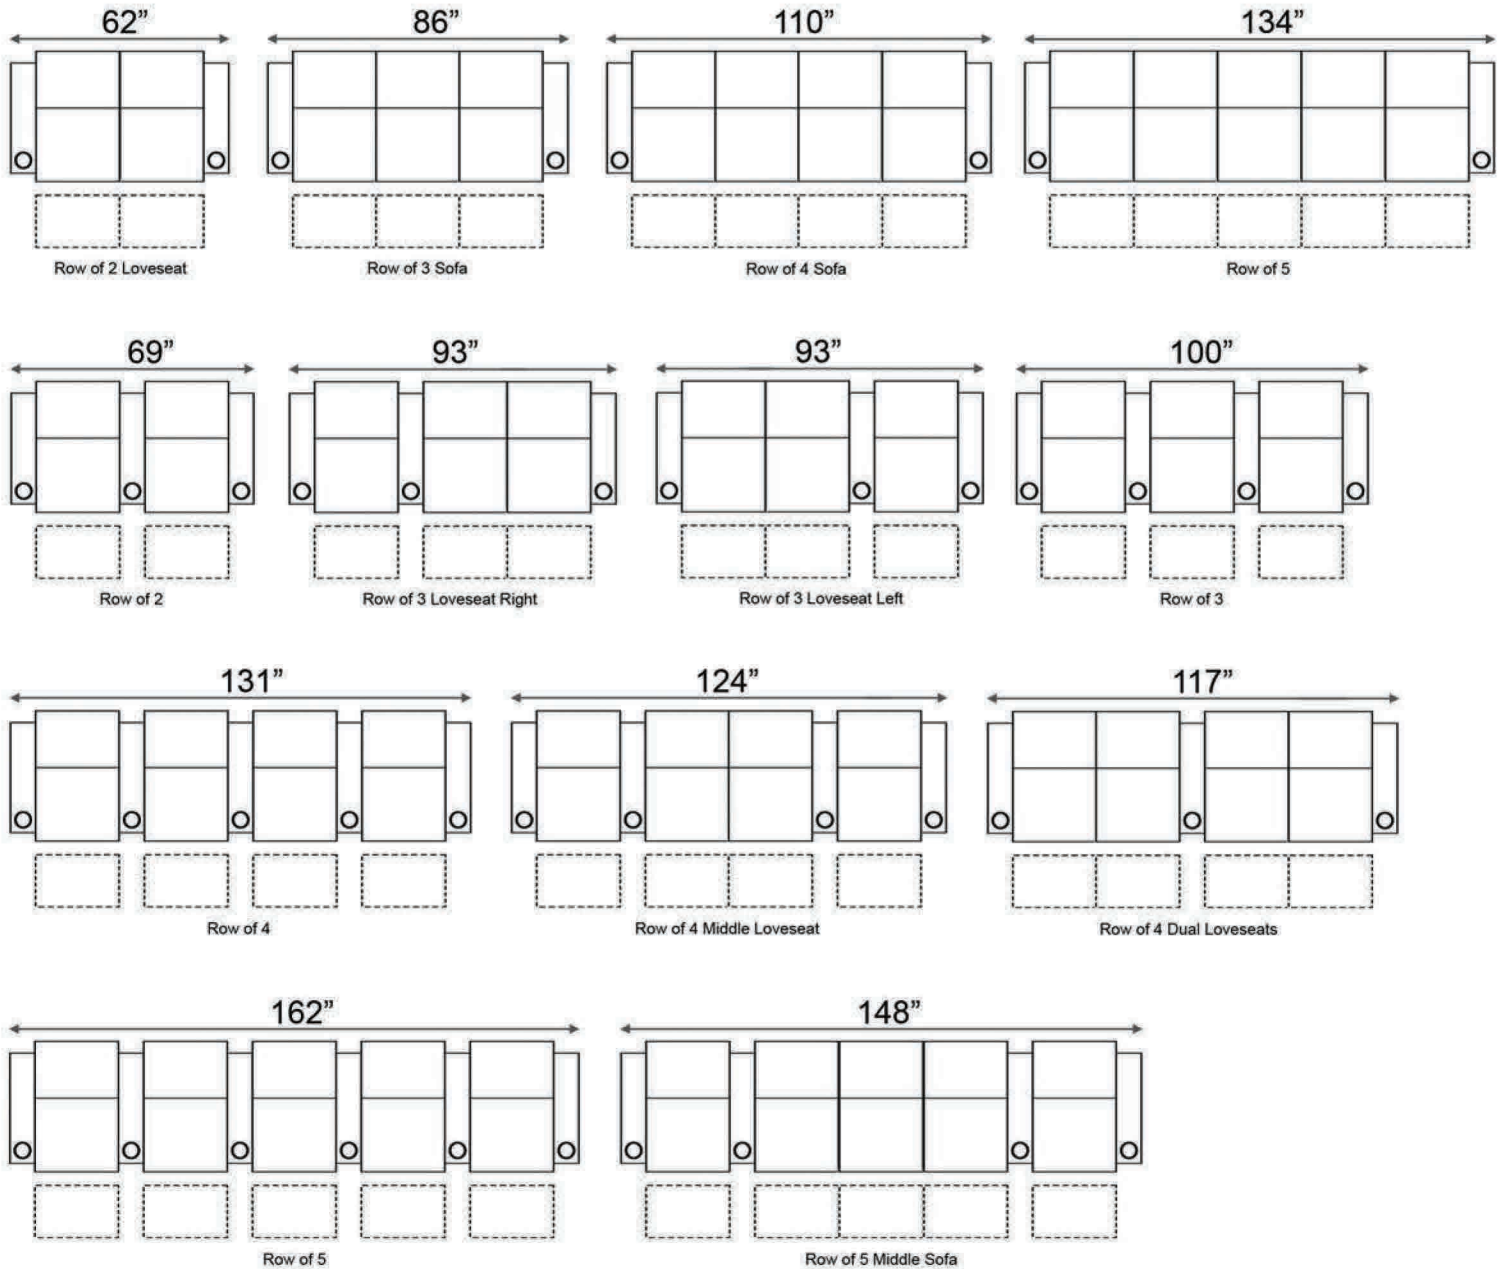

Distance from wall needed for full recline: 7.5"

Popular Configurations

Distance from wall needed for full recline: 7.5"

Popular Configurations