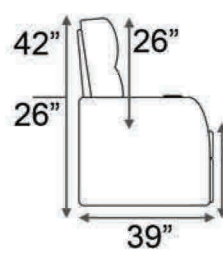

Distance from wall needed for full recline: 3.5"

Popular Configurations

Distance from wall needed for full recline: 3.5"

LAF & RAF Recliner

RAF Wedge Recliner

RAF Straight Recliner

Armless Recliner

Upright Position

T.V. Position

Fully Reclined

Popular Configurations

Row of 2 Loveseat

Row of 3 Sofa

Row of 4 Sofa

Row of 5

Row of 2

Row of 3 Loveseat Right

Row of 3 Loveseat Left

Row of 3

Row of 4

Row of 4 Middle Loveseat

Row of 4 Dual Loveseats

Row of 5

Row of 5 Middle Sofa