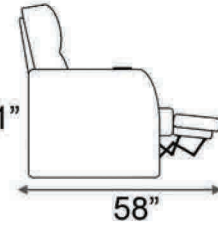

Distance from wall needed for full recline: 3.5"

Popular Configurations

Distance from wall needed for full recline: 3.5"

LAF & RAF Recliner

RAF Wedge Recliner

RAF Straight Recliner

Armless Recliner

Upright Position

T.V. Position

Fully Reclined

Popular Configurations

Row of 2 Loveseat

Row of 3 Sofa

Row of 4 Sofa

Row of 5

Row of 2

Row of 3 Loveseat Right

Row of 3 Loveseat Left

Row of 3

Row of 4

Row of 4 Middle Loveseat

Row of 4 Dual Loveseats

Row of 5

Row of 5 Middle Sofa