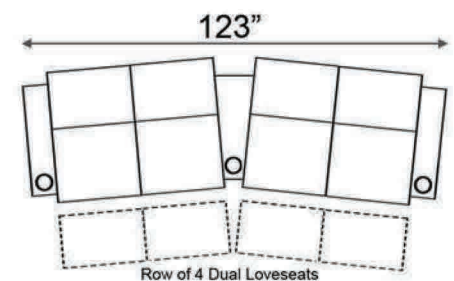

Distance from wall needed for full recline: 3.5"

Popular Configurations

Distance from wall needed for full recline: 3.5"

LAF & RAF Recliner

RAF Wedge Recliner

RAF Straight Recliner

Armless Recliner

Upright Position

T.V. Position

Fully Reclined

Popular Configurations

Row of 2 Loveseat

Row of 3 Sofa

Row of 4 Sofa

Row of 5

Row of 2

Row of 3 Loveseat Right

Row of 3 Loveseat Left

Row of 3

Row of 4

Row of 4 Middle Loveseat

Row of 4 Dual Loveseats

Row of 5

Row of 5 Middle Sofa