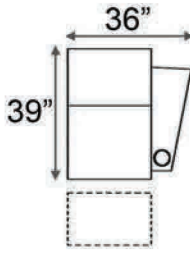

Distance from wall needed for full recline: 3.5"

Popular Configurations

Distance from wall needed for full recline: 3.5"

LAF & RAF Recliner

RAF Wedge Recliner

RAF Straight Recliner

Armless Recliner

Upright Position

T.V. Position

Fully Reclined

Popular Configurations

Row of 2 Loveseat

Row of 3 Sofa

Row of 4 Sofa

Row of 5

Row of 2

Row of 3 Loveseat Right

Row of 3 Loveseat Left

Row of 3

Row of 4

Row of 4 Middle Loveseat

Row of 4 Dual Loveseats

Row of 5

Row of 5 Middle Sofa