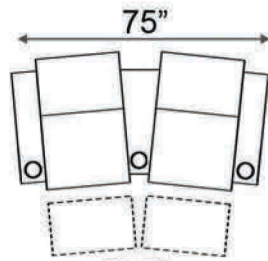

Distance from wall needed for full recline: 3.5"

Popular Configurations

Distance from wall needed for full recline: 3.5"

LAF & RAF Recliner

RAF Wedge Recliner

RAF Straight Recliner

Armless Recliner

Upright Position

T.V. Position

Fully Reclined

Popular Configurations

Row of 2 Loveseat

Row of 3 Sofa

Row of 4 Sofa

Row of 5

Row of 2

Row of 3 Loveseat Right

Row of 3 Loveseat Left

Row of 3

Row of 4

Row of 4 Middle Loveseat

Row of 4 Dual Loveseats

Row of 5

Row of 5 Middle Sofa