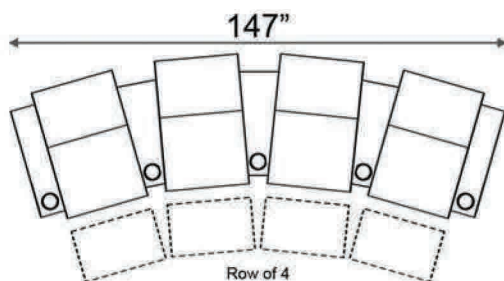

Distance from wall needed for full recline: 3.5"

Popular Configurations

Distance from wall needed for full recline: 3.5"

LAF & RAF Recliner

RAF Wedge Recliner

RAF Straight Recliner

Armless Recliner

Upright Position

T.V. Position

Fully Reclined

Popular Configurations

Row of 2 Loveseat

Row of 3 Sofa

Row of 4 Sofa

Row of 5

Row of 2

Row of 3 Loveseat Right

Row of 3 Loveseat Left

Row of 3

Row of 4

Row of 4 Middle Loveseat

Row of 4 Dual Loveseats

Row of 5

Row of 5 Middle Sofa