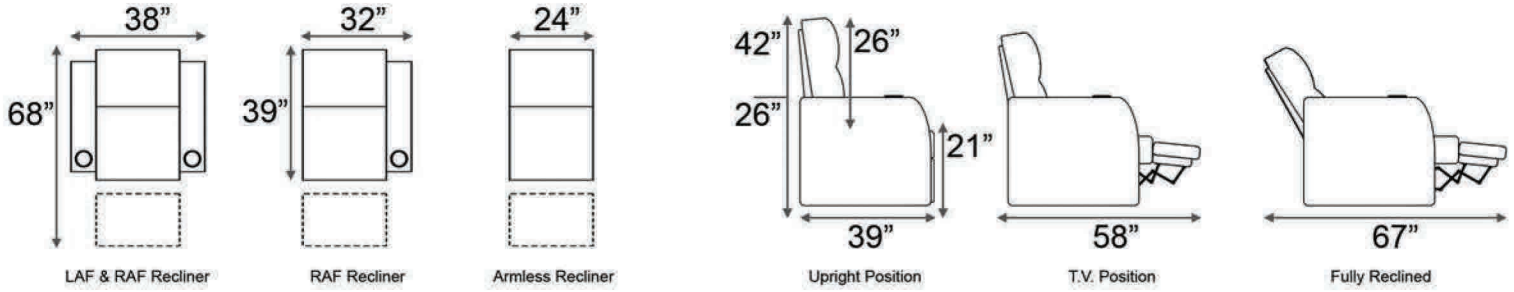

Distance from wall needed for full recline: 3.5"

Popular Configurations

Distance from wall needed for full recline: 3.5"

LAF & RAF Recliner

RAF Wedge Recliner

RAF Straight Recliner

Armless Recliner

Upright Position

T.V. Position

Fully Reclined

Popular Configurations

Row of 2 Loveseat

Row of 3 Sofa

Row of 4 Sofa

Row of 5

Row of 2

Row of 3 Loveseat Right

Row of 3 Loveseat Left

Row of 3

Row of 4

Row of 4 Middle Loveseat

Row of 4 Dual Loveseats

Row of 5

Row of 5 Middle Sofa