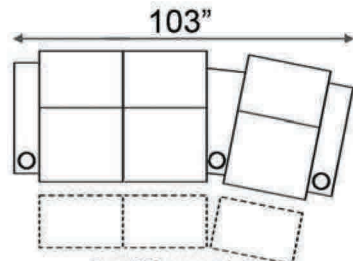

Distance from wall needed for full recline: 3.5"

Popular Configurations

Distance from wall needed for full recline: 3.5"

LAF & RAF Recliner

RAF Wedge Recliner

RAF Straight Recliner

Armless Recliner

Upright Position

T.V. Position

Fully Reclined

Popular Configurations

Row of 2 Loveseat

Row of 3 Sofa

Row of 4 Sofa

Row of 5

Row of 2

Row of 3 Loveseat Right

Row of 3 Loveseat Left

Row of 3

Row of 4

Row of 4 Middle Loveseat

Row of 4 Dual Loveseats

Row of 5

Row of 5 Middle Sofa