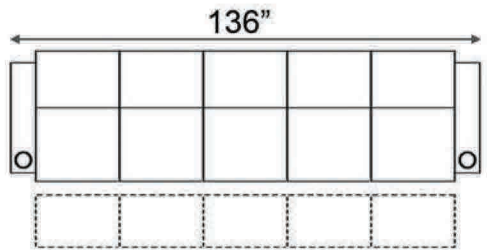

Distance from wall needed for full recline: 3.5"

Popular Configurations

Distance from wall needed for full recline: 3.5"

LAF & RAF Recliner

RAF Wedge Recliner

RAF Straight Recliner

Armless Recliner

Upright Position

T.V. Position

Fully Reclined

Popular Configurations

Row of 2 Loveseat

Row of 3 Sofa

Row of 4 Sofa

Row of 5

Row of 2

Row of 3 Loveseat Right

Row of 3 Loveseat Left

Row of 3

Row of 4

Row of 4 Middle Loveseat

Row of 4 Dual Loveseats

Row of 5

Row of 5 Middle Sofa