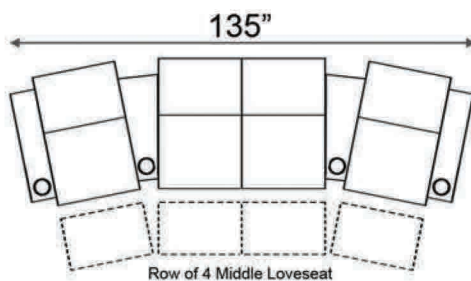

Distance from wall needed for full recline: 3.5"

Popular Configurations

Distance from wall needed for full recline: 3.5"

LAF & RAF Recliner

RAF Wedge Recliner

RAF Straight Recliner

Armless Recliner

Upright Position

T.V. Position

Fully Reclined

Popular Configurations

Row of 2 Loveseat

Row of 3 Sofa

Row of 4 Sofa

Row of 5

Row of 2

Row of 3 Loveseat Right

Row of 3 Loveseat Left

Row of 3

Row of 4

Row of 4 Middle Loveseat

Row of 4 Dual Loveseats

Row of 5

Row of 5 Middle Sofa