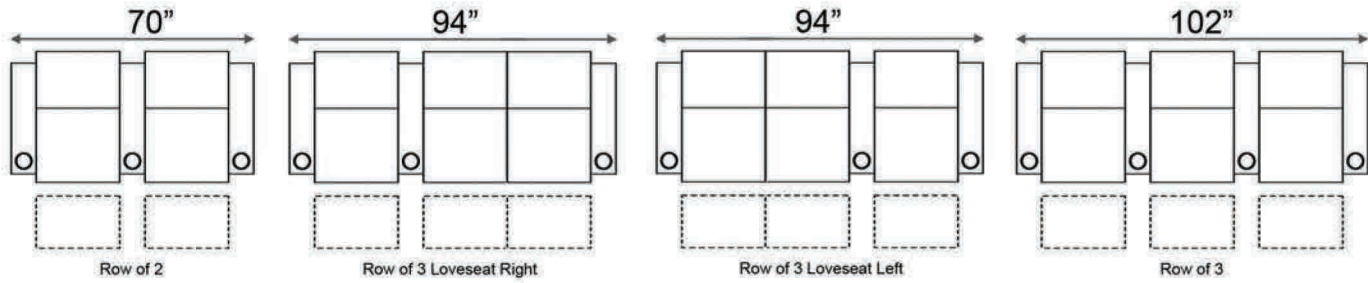

Distance from wall needed for full recline: 3.5"

Popular Configurations

Distance from wall needed for full recline: 3.5"

LAF & RAF Recliner

RAF Wedge Recliner

RAF Straight Recliner

Armless Recliner

Upright Position

T.V. Position

Fully Reclined

Popular Configurations

Row of 2 Loveseat

Row of 3 Sofa

Row of 4 Sofa

Row of 5

Row of 2

Row of 3 Loveseat Right

Row of 3 Loveseat Left

Row of 3

Row of 4

Row of 4 Middle Loveseat

Row of 4 Dual Loveseats

Row of 5

Row of 5 Middle Sofa