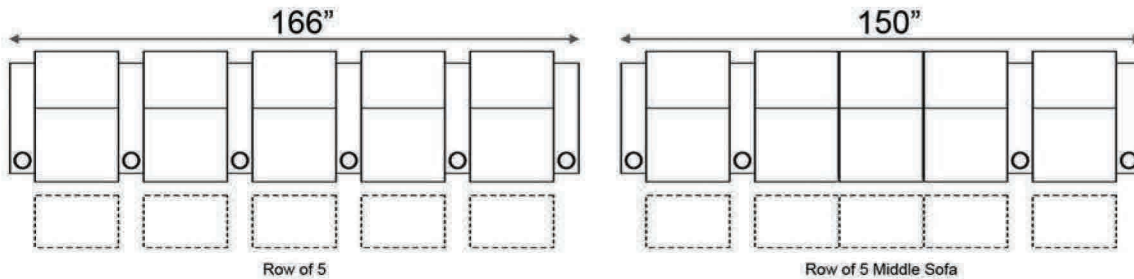

Distance from wall needed for full recline: 3.5"

Popular Configurations

Distance from wall needed for full recline: 3.5"

LAF & RAF Recliner

RAF Wedge Recliner

RAF Straight Recliner

Armless Recliner

Upright Position

T.V. Position

Fully Reclined

Popular Configurations

Row of 2 Loveseat

Row of 3 Sofa

Row of 4 Sofa

Row of 5

Row of 2

Row of 3 Loveseat Right

Row of 3 Loveseat Left

Row of 3

Row of 4

Row of 4 Middle Loveseat

Row of 4 Dual Loveseats

Row of 5

Row of 5 Middle Sofa