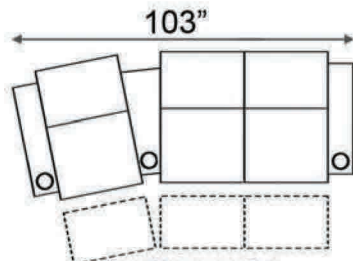

Distance from wall needed for full recline: 3.5"

Popular Configurations

Distance from wall needed for full recline: 3.5"

LAF & RAF Recliner

RAF Wedge Recliner

RAF Straight Recliner

Armless Recliner

Upright Position

T.V. Position

Fully Reclined

Popular Configurations

Row of 2 Loveseat

Row of 3 Sofa

Row of 4 Sofa

Row of 5

Row of 2

Row of 3 Loveseat Right

Row of 3 Loveseat Left

Row of 3

Row of 4

Row of 4 Middle Loveseat

Row of 4 Dual Loveseats

Row of 5

Row of 5 Middle Sofa