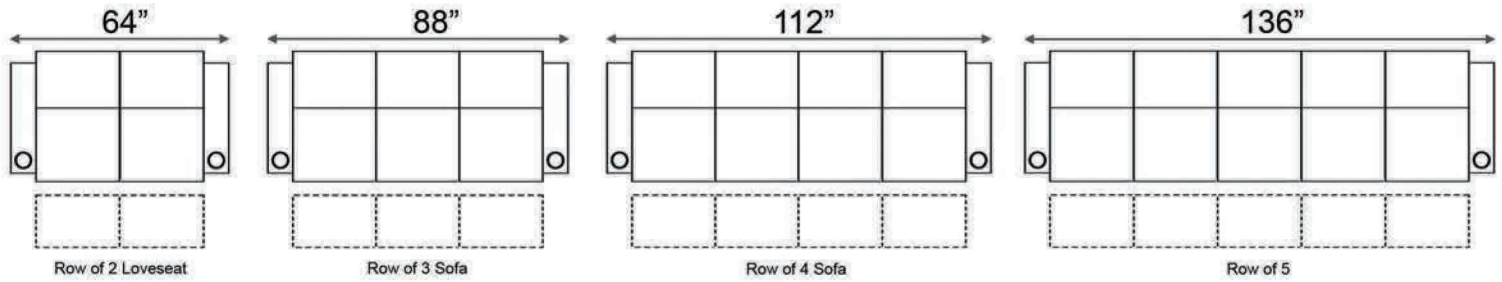

Distance from wall needed for full recline: 3.5"

Popular Configurations

Distance from wall needed for full recline: 3.5"

LAF & RAF Recliner

RAF Wedge Recliner

RAF Straight Recliner

Armless Recliner

Upright Position

T.V. Position

Fully Reclined

Popular Configurations

Row of 2 Loveseat

Row of 3 Sofa

Row of 4 Sofa

Row of 5

Row of 2

Row of 3 Loveseat Right

Row of 3 Loveseat Left

Row of 3

Row of 4

Row of 4 Middle Loveseat

Row of 4 Dual Loveseats

Row of 5

Row of 5 Middle Sofa