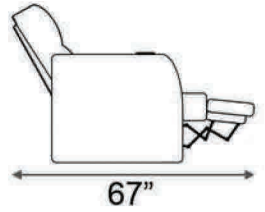

Distance from wall needed for full recline: 3.5"

Popular Configurations

Distance from wall needed for full recline: 3.5"

LAF & RAF Recliner

RAF Wedge Recliner

RAF Straight Recliner

Armless Recliner

Upright Position

T.V. Position

Fully Reclined

Popular Configurations

Row of 2 Loveseat

Row of 3 Sofa

Row of 4 Sofa

Row of 5

Row of 2

Row of 3 Loveseat Right

Row of 3 Loveseat Left

Row of 3

Row of 4

Row of 4 Middle Loveseat

Row of 4 Dual Loveseats

Row of 5

Row of 5 Middle Sofa