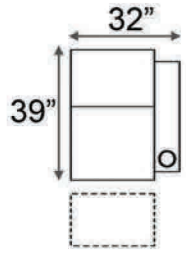

Distance from wall needed for full recline: 3.5"

Popular Configurations

Distance from wall needed for full recline: 3.5"

LAF & RAF Recliner

RAF Wedge Recliner

RAF Straight Recliner

Armless Recliner

Upright Position

T.V. Position

Fully Reclined

Popular Configurations

Row of 2 Loveseat

Row of 3 Sofa

Row of 4 Sofa

Row of 5

Row of 2

Row of 3 Loveseat Right

Row of 3 Loveseat Left

Row of 3

Row of 4

Row of 4 Middle Loveseat

Row of 4 Dual Loveseats

Row of 5

Row of 5 Middle Sofa