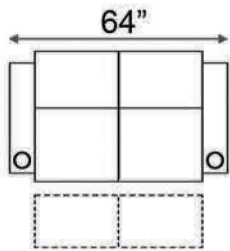

Distance from wall needed for full recline: 3.5"

Popular Configurations

Distance from wall needed for full recline: 3.5"

LAF & RAF Recliner

RAF Wedge Recliner

RAF Straight Recliner

Armless Recliner

Upright Position

T.V. Position

Fully Reclined

Popular Configurations

Row of 2 Loveseat

Row of 3 Sofa

Row of 4 Sofa

Row of 5

Row of 2

Row of 3 Loveseat Right

Row of 3 Loveseat Left

Row of 3

Row of 4

Row of 4 Middle Loveseat

Row of 4 Dual Loveseats

Row of 5

Row of 5 Middle Sofa