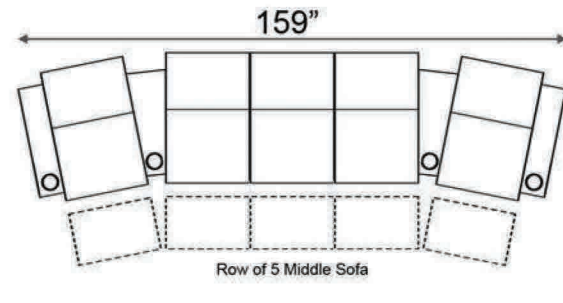

Distance from wall needed for full recline: 3.5"

Popular Configurations

Distance from wall needed for full recline: 3.5"

LAF & RAF Recliner

RAF Wedge Recliner

RAF Straight Recliner

Armless Recliner

Upright Position

T.V. Position

Fully Reclined

Popular Configurations

Row of 2 Loveseat

Row of 3 Sofa

Row of 4 Sofa

Row of 5

Row of 2

Row of 3 Loveseat Right

Row of 3 Loveseat Left

Row of 3

Row of 4

Row of 4 Middle Loveseat

Row of 4 Dual Loveseats

Row of 5

Row of 5 Middle Sofa