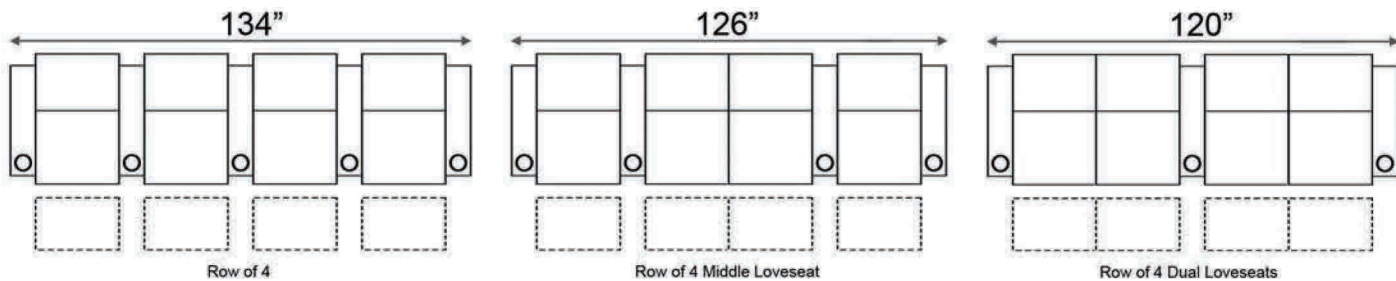

Distance from wall needed for full recline: 3.5"

Popular Configurations

Distance from wall needed for full recline: 3.5"

LAF & RAF Recliner

RAF Wedge Recliner

RAF Straight Recliner

Armless Recliner

Upright Position

T.V. Position

Fully Reclined

Popular Configurations

Row of 2 Loveseat

Row of 3 Sofa

Row of 4 Sofa

Row of 5

Row of 2

Row of 3 Loveseat Right

Row of 3 Loveseat Left

Row of 3

Row of 4

Row of 4 Middle Loveseat

Row of 4 Dual Loveseats

Row of 5

Row of 5 Middle Sofa