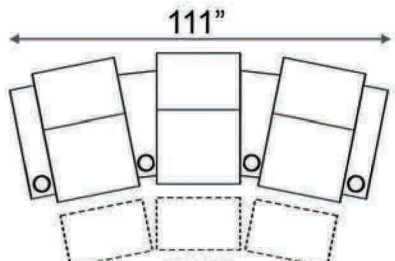

Distance from wall needed for full recline: 3.5"

Popular Configurations

Distance from wall needed for full recline: 3.5"

LAF & RAF Recliner

RAF Wedge Recliner

RAF Straight Recliner

Armless Recliner

Upright Position

T.V. Position

Fully Reclined

Popular Configurations

Row of 2 Loveseat

Row of 3 Sofa

Row of 4 Sofa

Row of 5

Row of 2

Row of 3 Loveseat Right

Row of 3 Loveseat Left

Row of 3

Row of 4

Row of 4 Middle Loveseat

Row of 4 Dual Loveseats

Row of 5

Row of 5 Middle Sofa