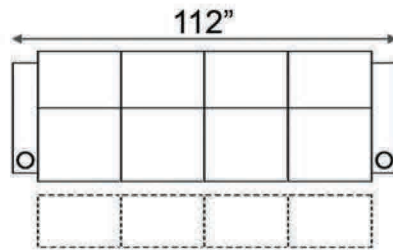

Distance from wall needed for full recline: 3.5"

Popular Configurations

Distance from wall needed for full recline: 3.5"

LAF & RAF Recliner

RAF Wedge Recliner

RAF Straight Recliner

Armless Recliner

Upright Position

T.V. Position

Fully Reclined

Popular Configurations

Row of 2 Loveseat

Row of 3 Sofa

Row of 4 Sofa

Row of 5

Row of 2

Row of 3 Loveseat Right

Row of 3 Loveseat Left

Row of 3

Row of 4

Row of 4 Middle Loveseat

Row of 4 Dual Loveseats

Row of 5

Row of 5 Middle Sofa