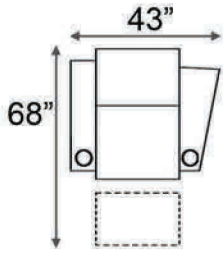

Distance from wall needed for full recline: 3.5"

Popular Configurations

Distance from wall needed for full recline: 3.5"

LAF & RAF Recliner

RAF Wedge Recliner

RAF Straight Recliner

Armless Recliner

Upright Position

T.V. Position

Fully Reclined

Popular Configurations

Row of 2 Loveseat

Row of 3 Sofa

Row of 4 Sofa

Row of 5

Row of 2

Row of 3 Loveseat Right

Row of 3 Loveseat Left

Row of 3

Row of 4

Row of 4 Middle Loveseat

Row of 4 Dual Loveseats

Row of 5

Row of 5 Middle Sofa