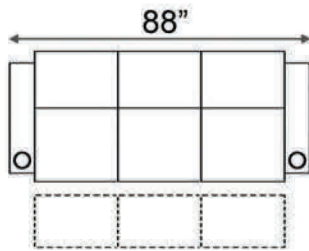

Distance from wall needed for full recline: 3.5"

Popular Configurations

Distance from wall needed for full recline: 3.5"

LAF & RAF Recliner

RAF Wedge Recliner

RAF Straight Recliner

Armless Recliner

Upright Position

T.V. Position

Fully Reclined

Popular Configurations

Row of 2 Loveseat

Row of 3 Sofa

Row of 4 Sofa

Row of 5

Row of 2

Row of 3 Loveseat Right

Row of 3 Loveseat Left

Row of 3

Row of 4

Row of 4 Middle Loveseat

Row of 4 Dual Loveseats

Row of 5

Row of 5 Middle Sofa