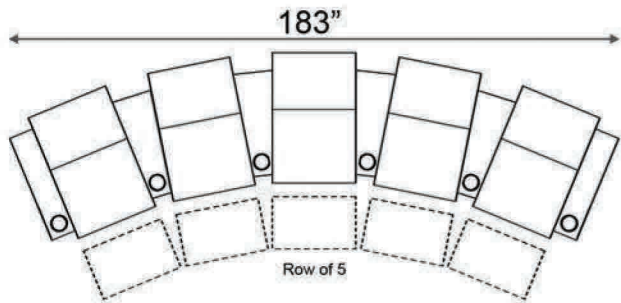

Distance from wall needed for full recline: 3.5"

Popular Configurations

Distance from wall needed for full recline: 3.5"

LAF & RAF Recliner

RAF Wedge Recliner

RAF Straight Recliner

Armless Recliner

Upright Position

T.V. Position

Fully Reclined

Popular Configurations

Row of 2 Loveseat

Row of 3 Sofa

Row of 4 Sofa

Row of 5

Row of 2

Row of 3 Loveseat Right

Row of 3 Loveseat Left

Row of 3

Row of 4

Row of 4 Middle Loveseat

Row of 4 Dual Loveseats

Row of 5

Row of 5 Middle Sofa