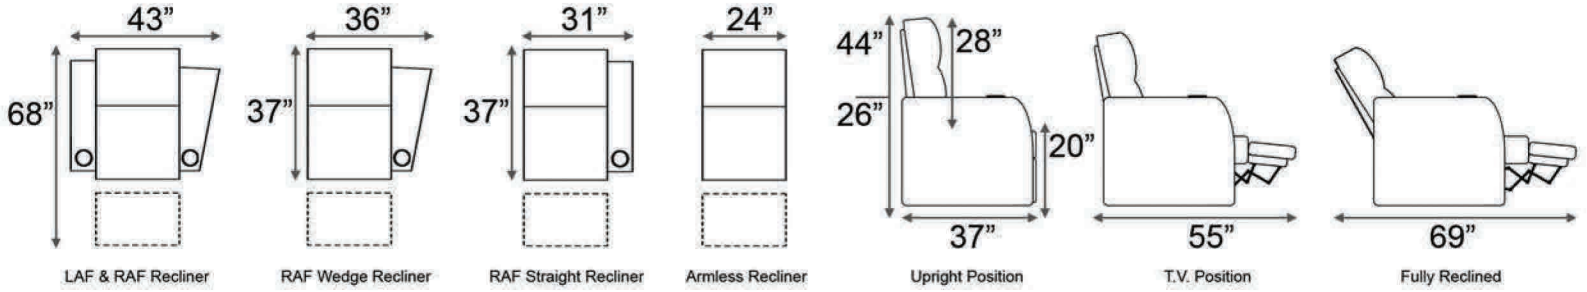

Distance from wall needed for full recline: 7.5"

Popular Configurations

Distance from wall needed for full recline: 7.5"

Popular Configurations