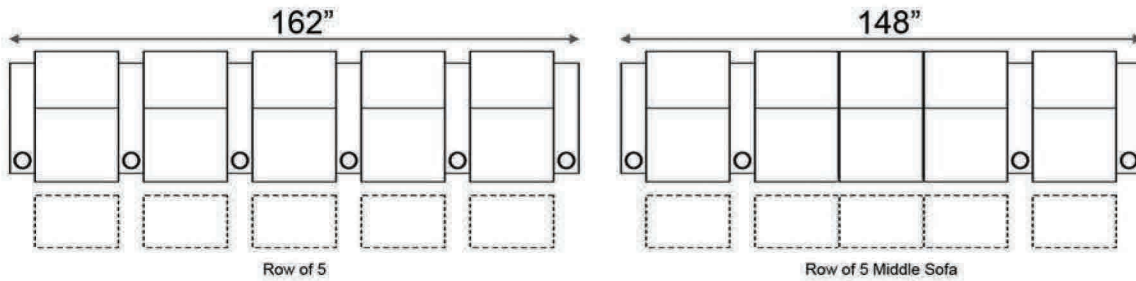

Distance from wall needed for full recline: 7.5"

Popular Configurations

Distance from wall needed for full recline: 7.5"

Popular Configurations