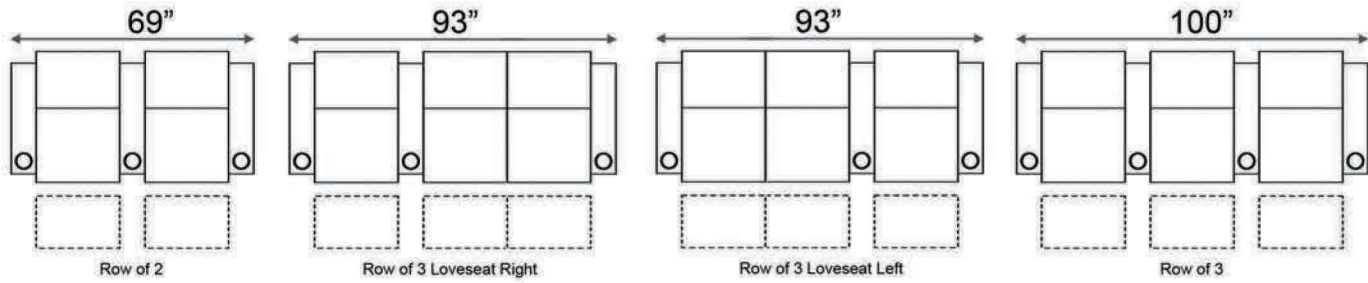

Distance from wall needed for full recline: 7.5"

Popular Configurations

Distance from wall needed for full recline: 7.5"

Popular Configurations