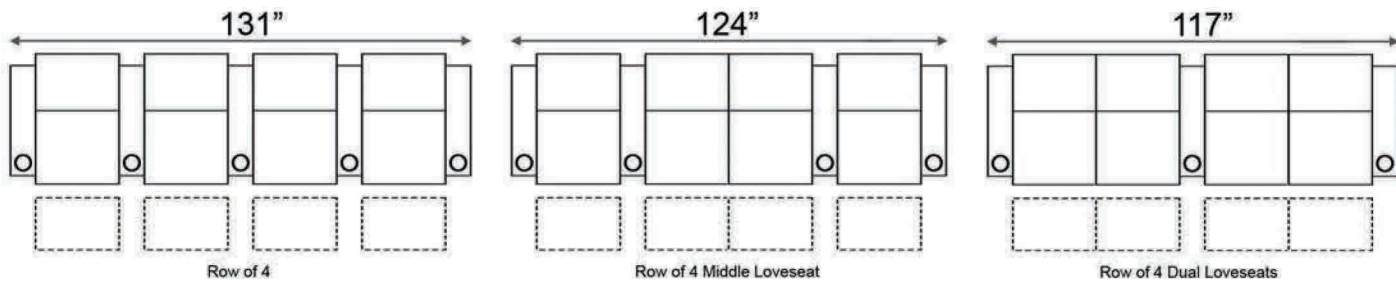

Distance from wall needed for full recline: 7.5"

Popular Configurations

Distance from wall needed for full recline: 7.5"

Popular Configurations