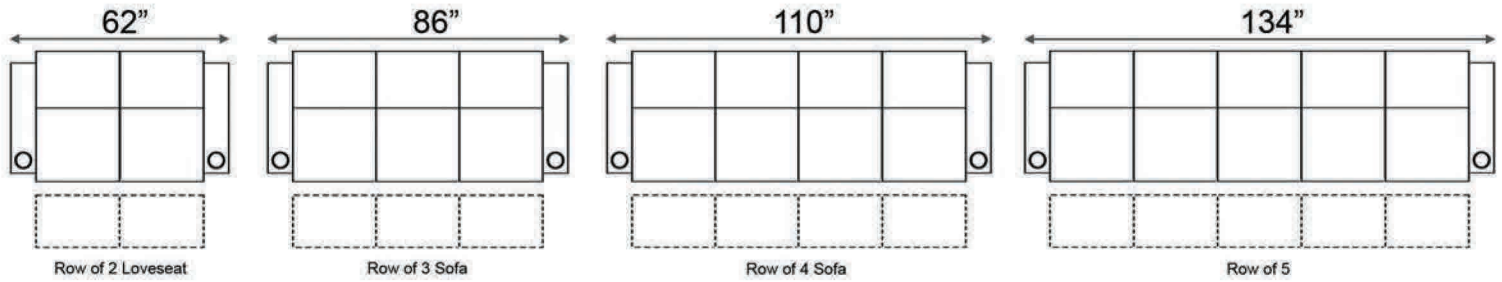

Distance from wall needed for full recline: 7.5"

Popular Configurations

Distance from wall needed for full recline: 7.5"

Popular Configurations