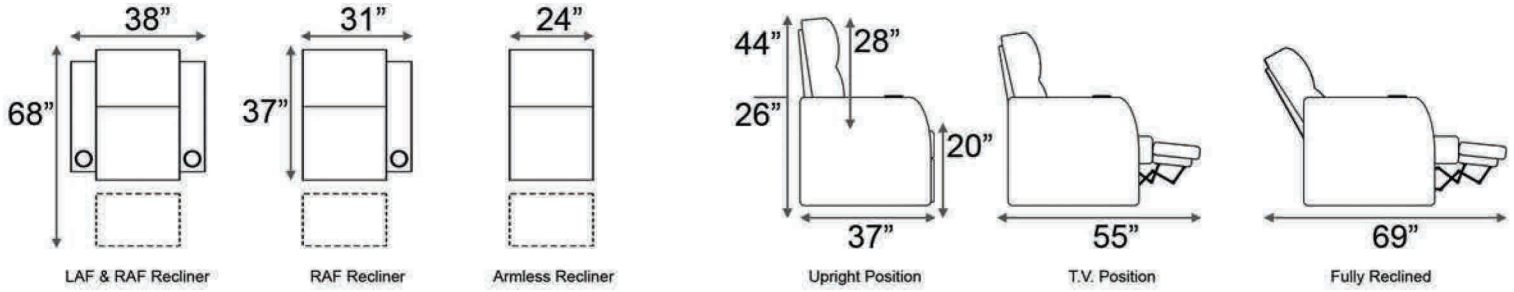

Distance from wall needed for full recline: 7.5"

Popular Configurations

Distance from wall needed for full recline: 7.5"

Popular Configurations