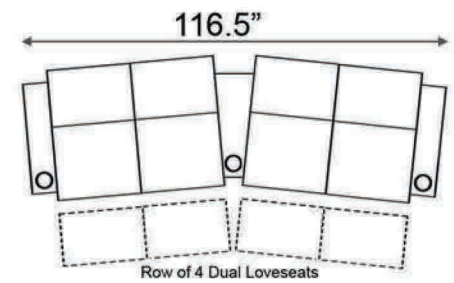

Distance from wall needed for full recline: 7"

Popular Configurations

Distance from wall needed for full recline: 7"

LAF & RAF Recliner

RAF Wedge Recliner

RAF Straight Recliner

Armless Recliner

Upright Position

T.V. Position

Fully Reclined

Popular Configurations

Row of 2 Loveseat

Row of 3 Sofa

Row of 4 Sofa

Row of 5

Row of 2

Row of 3 Loveseat Right

Row of 3 Loveseat Left

Row of 3

Row of 4

Row of 4 Middle Loveseat

Row of 4 Dual Loveseats

Row of 5

Row of 5 Middle Sofa