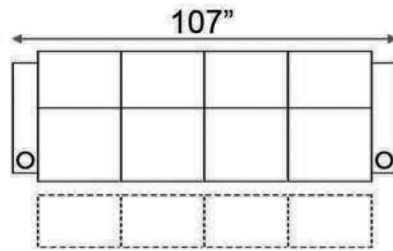

Distance from wall needed for full recline: 7"

Popular Configurations

Distance from wall needed for full recline: 7"

LAF & RAF Recliner

RAF Wedge Recliner

RAF Straight Recliner

Armless Recliner

Upright Position

T.V. Position

Fully Reclined

Popular Configurations

Row of 2 Loveseat

Row of 3 Sofa

Row of 4 Sofa

Row of 5

Row of 2

Row of 3 Loveseat Right

Row of 3 Loveseat Left

Row of 3

Row of 4

Row of 4 Middle Loveseat

Row of 4 Dual Loveseats

Row of 5

Row of 5 Middle Sofa