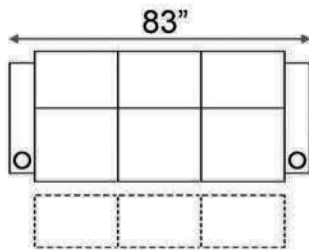

Distance from wall needed for full recline: 7"

Popular Configurations

Distance from wall needed for full recline: 7"

LAF & RAF Recliner

RAF Wedge Recliner

RAF Straight Recliner

Armless Recliner

Upright Position

T.V. Position

Fully Reclined

Popular Configurations

Row of 2 Loveseat

Row of 3 Sofa

Row of 4 Sofa

Row of 5

Row of 2

Row of 3 Loveseat Right

Row of 3 Loveseat Left

Row of 3

Row of 4

Row of 4 Middle Loveseat

Row of 4 Dual Loveseats

Row of 5

Row of 5 Middle Sofa