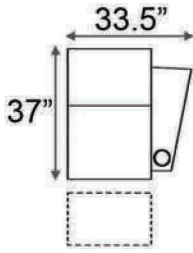

Distance from wall needed for full recline: 7"

Popular Configurations

Distance from wall needed for full recline: 7"

LAF & RAF Recliner

RAF Wedge Recliner

RAF Straight Recliner

Armless Recliner

Upright Position

T.V. Position

Fully Reclined

Popular Configurations

Row of 2 Loveseat

Row of 3 Sofa

Row of 4 Sofa

Row of 5

Row of 2

Row of 3 Loveseat Right

Row of 3 Loveseat Left

Row of 3

Row of 4

Row of 4 Middle Loveseat

Row of 4 Dual Loveseats

Row of 5

Row of 5 Middle Sofa