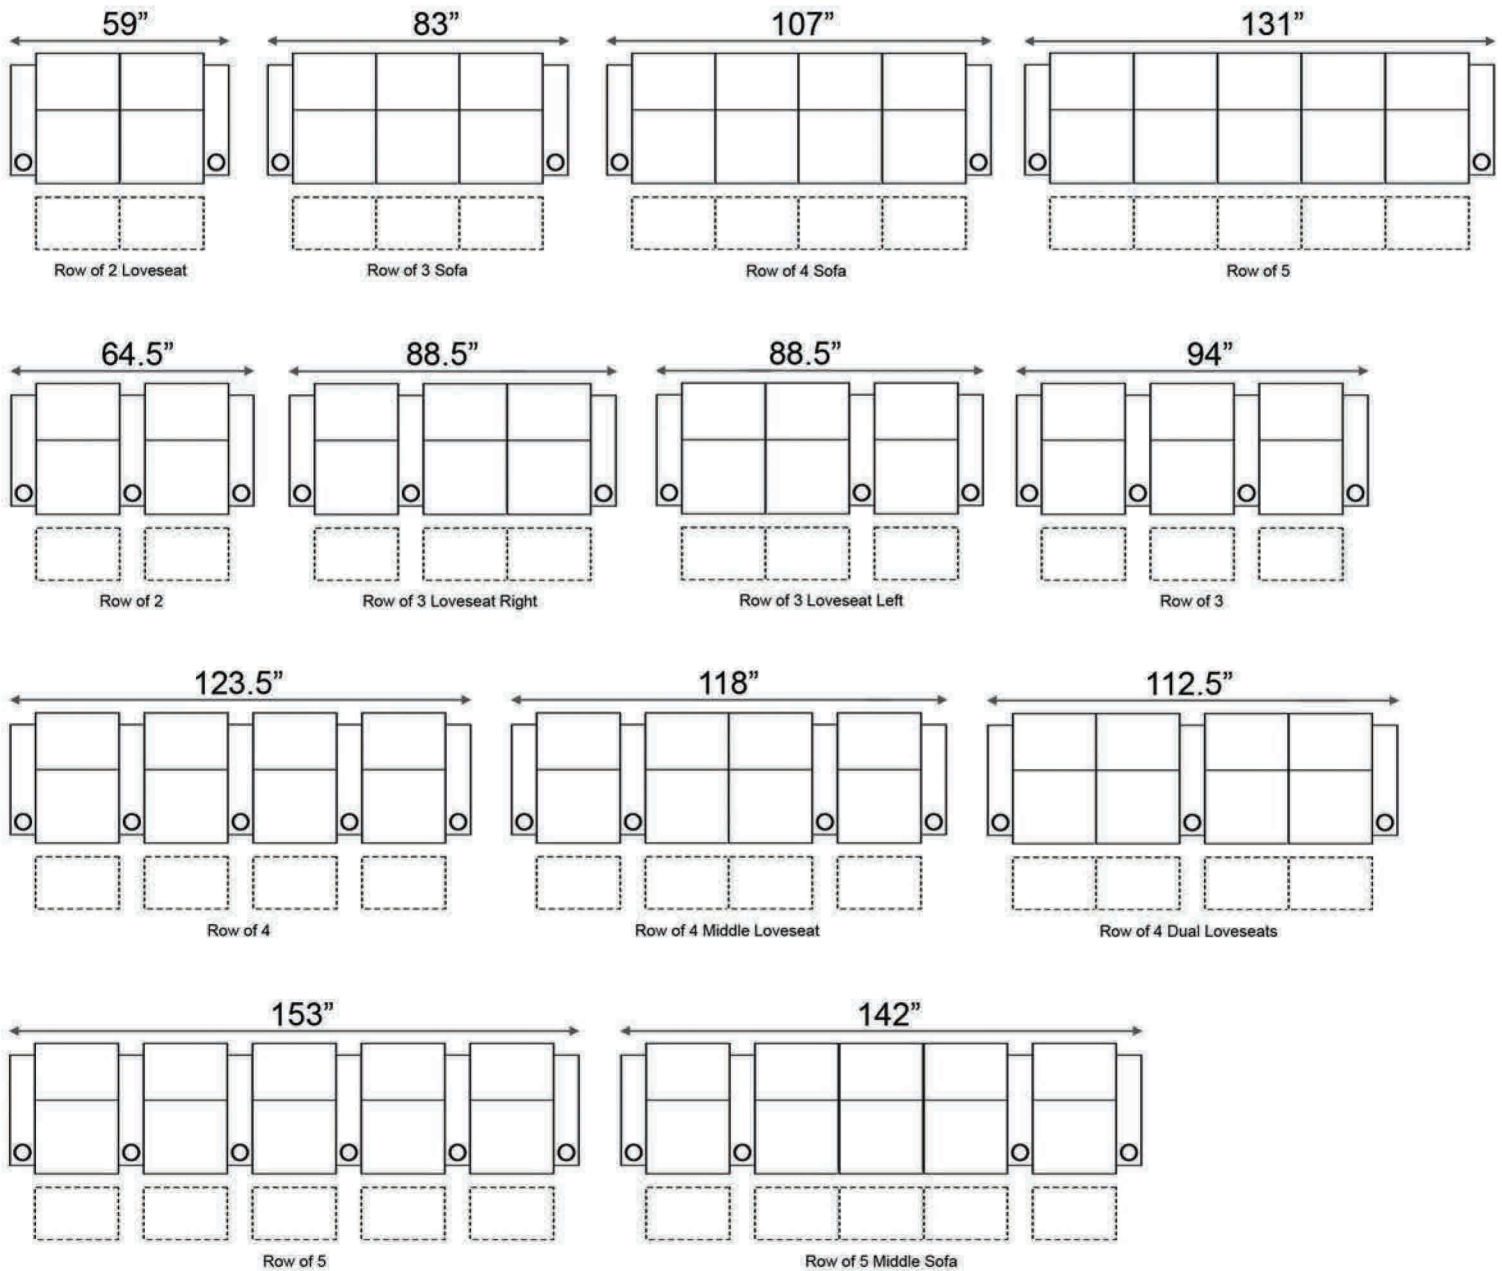

Distance from wall needed for full recline: 7"

Popular Configurations

Distance from wall needed for full recline: 7"

LAF & RAF Recliner

RAF Wedge Recliner

RAF Straight Recliner

Armless Recliner

Upright Position

T.V. Position

Fully Reclined

Popular Configurations

Row of 2 Loveseat

Row of 3 Sofa

Row of 4 Sofa

Row of 5

Row of 2

Row of 3 Loveseat Right

Row of 3 Loveseat Left

Row of 3

Row of 4

Row of 4 Middle Loveseat

Row of 4 Dual Loveseats

Row of 5

Row of 5 Middle Sofa