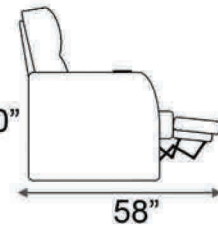

Distance from wall needed for full recline: 7"

Popular Configurations

Distance from wall needed for full recline: 7"

LAF & RAF Recliner

RAF Wedge Recliner

RAF Straight Recliner

Armless Recliner

Upright Position

T.V. Position

Fully Reclined

Popular Configurations

Row of 2 Loveseat

Row of 3 Sofa

Row of 4 Sofa

Row of 5

Row of 2

Row of 3 Loveseat Right

Row of 3 Loveseat Left

Row of 3

Row of 4

Row of 4 Middle Loveseat

Row of 4 Dual Loveseats

Row of 5

Row of 5 Middle Sofa