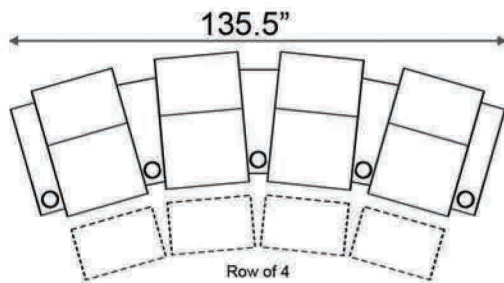

Distance from wall needed for full recline: 7"

Popular Configurations

Distance from wall needed for full recline: 7"

LAF & RAF Recliner

RAF Wedge Recliner

RAF Straight Recliner

Armless Recliner

Upright Position

T.V. Position

Fully Reclined

Popular Configurations

Row of 2 Loveseat

Row of 3 Sofa

Row of 4 Sofa

Row of 5

Row of 2

Row of 3 Loveseat Right

Row of 3 Loveseat Left

Row of 3

Row of 4

Row of 4 Middle Loveseat

Row of 4 Dual Loveseats

Row of 5

Row of 5 Middle Sofa