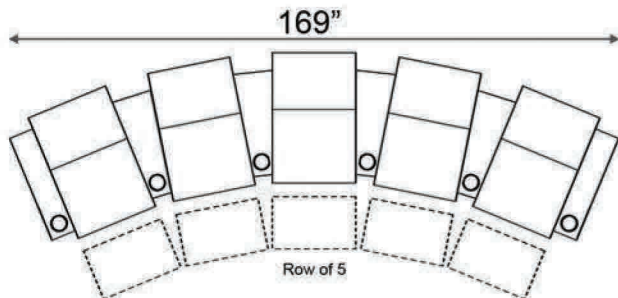

Distance from wall needed for full recline: 7"

Popular Configurations

Distance from wall needed for full recline: 7"

LAF & RAF Recliner

RAF Wedge Recliner

RAF Straight Recliner

Armless Recliner

Upright Position

T.V. Position

Fully Reclined

Popular Configurations

Row of 2 Loveseat

Row of 3 Sofa

Row of 4 Sofa

Row of 5

Row of 2

Row of 3 Loveseat Right

Row of 3 Loveseat Left

Row of 3

Row of 4

Row of 4 Middle Loveseat

Row of 4 Dual Loveseats

Row of 5

Row of 5 Middle Sofa