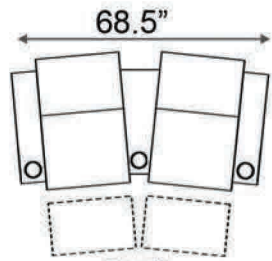

Distance from wall needed for full recline: 7"

Popular Configurations

Distance from wall needed for full recline: 7"

LAF & RAF Recliner

RAF Wedge Recliner

RAF Straight Recliner

Armless Recliner

Upright Position

T.V. Position

Fully Reclined

Popular Configurations

Row of 2 Loveseat

Row of 3 Sofa

Row of 4 Sofa

Row of 5

Row of 2

Row of 3 Loveseat Right

Row of 3 Loveseat Left

Row of 3

Row of 4

Row of 4 Middle Loveseat

Row of 4 Dual Loveseats

Row of 5

Row of 5 Middle Sofa