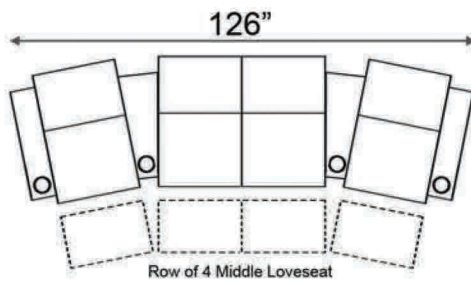

Distance from wall needed for full recline: 7"

Popular Configurations

Distance from wall needed for full recline: 7"

LAF & RAF Recliner

RAF Wedge Recliner

RAF Straight Recliner

Armless Recliner

Upright Position

T.V. Position

Fully Reclined

Popular Configurations

Row of 2 Loveseat

Row of 3 Sofa

Row of 4 Sofa

Row of 5

Row of 2

Row of 3 Loveseat Right

Row of 3 Loveseat Left

Row of 3

Row of 4

Row of 4 Middle Loveseat

Row of 4 Dual Loveseats

Row of 5

Row of 5 Middle Sofa