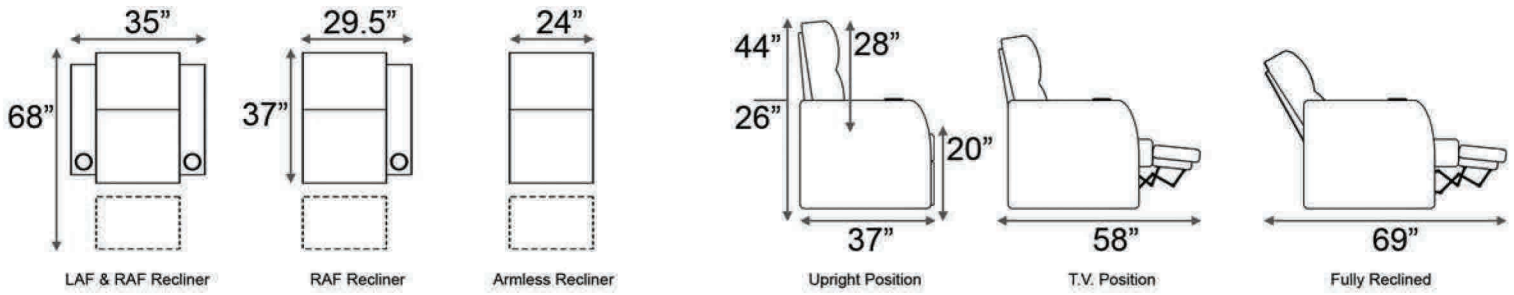

Distance from wall needed for full recline: 7"

Popular Configurations

Distance from wall needed for full recline: 7"

LAF & RAF Recliner

RAF Wedge Recliner

RAF Straight Recliner

Armless Recliner

Upright Position

T.V. Position

Fully Reclined

Popular Configurations

Row of 2 Loveseat

Row of 3 Sofa

Row of 4 Sofa

Row of 5

Row of 2

Row of 3 Loveseat Right

Row of 3 Loveseat Left

Row of 3

Row of 4

Row of 4 Middle Loveseat

Row of 4 Dual Loveseats

Row of 5

Row of 5 Middle Sofa