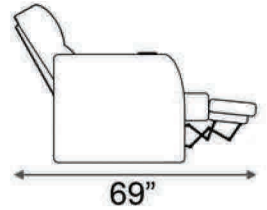

Distance from wall needed for full recline: 7"

Popular Configurations

Distance from wall needed for full recline: 7"

LAF & RAF Recliner

RAF Wedge Recliner

RAF Straight Recliner

Armless Recliner

Upright Position

T.V. Position

Fully Reclined

Popular Configurations

Row of 2 Loveseat

Row of 3 Sofa

Row of 4 Sofa

Row of 5

Row of 2

Row of 3 Loveseat Right

Row of 3 Loveseat Left

Row of 3

Row of 4

Row of 4 Middle Loveseat

Row of 4 Dual Loveseats

Row of 5

Row of 5 Middle Sofa