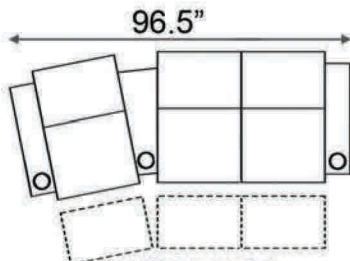

Distance from wall needed for full recline: 7"

Popular Configurations

Distance from wall needed for full recline: 7"

LAF & RAF Recliner

RAF Wedge Recliner

RAF Straight Recliner

Armless Recliner

Upright Position

T.V. Position

Fully Reclined

Popular Configurations

Row of 2 Loveseat

Row of 3 Sofa

Row of 4 Sofa

Row of 5

Row of 2

Row of 3 Loveseat Right

Row of 3 Loveseat Left

Row of 3

Row of 4

Row of 4 Middle Loveseat

Row of 4 Dual Loveseats

Row of 5

Row of 5 Middle Sofa