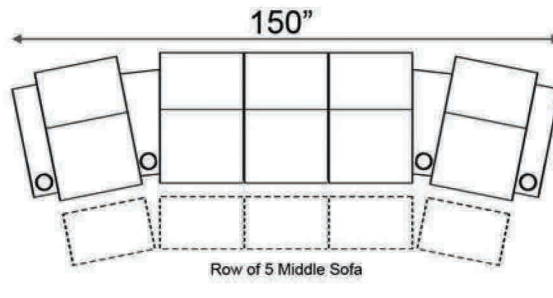

Distance from wall needed for full recline: 7"

Popular Configurations

Distance from wall needed for full recline: 7"

LAF & RAF Recliner

RAF Wedge Recliner

RAF Straight Recliner

Armless Recliner

Upright Position

T.V. Position

Fully Reclined

Popular Configurations

Row of 2 Loveseat

Row of 3 Sofa

Row of 4 Sofa

Row of 5

Row of 2

Row of 3 Loveseat Right

Row of 3 Loveseat Left

Row of 3

Row of 4

Row of 4 Middle Loveseat

Row of 4 Dual Loveseats

Row of 5

Row of 5 Middle Sofa