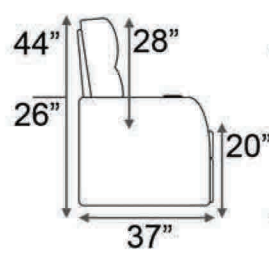

Distance from wall needed for full recline: 7"

Popular Configurations

Distance from wall needed for full recline: 7"

LAF & RAF Recliner

RAF Wedge Recliner

RAF Straight Recliner

Armless Recliner

Upright Position

T.V. Position

Fully Reclined

Popular Configurations

Row of 2 Loveseat

Row of 3 Sofa

Row of 4 Sofa

Row of 5

Row of 2

Row of 3 Loveseat Right

Row of 3 Loveseat Left

Row of 3

Row of 4

Row of 4 Middle Loveseat

Row of 4 Dual Loveseats

Row of 5

Row of 5 Middle Sofa