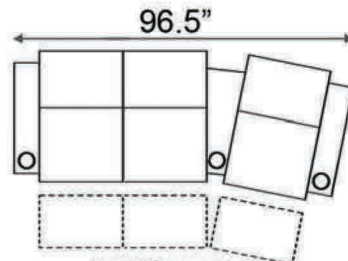

Distance from wall needed for full recline: 7"

Popular Configurations

Distance from wall needed for full recline: 7"

LAF & RAF Recliner

RAF Wedge Recliner

RAF Straight Recliner

Armless Recliner

Upright Position

T.V. Position

Fully Reclined

Popular Configurations

Row of 2 Loveseat

Row of 3 Sofa

Row of 4 Sofa

Row of 5

Row of 2

Row of 3 Loveseat Right

Row of 3 Loveseat Left

Row of 3

Row of 4

Row of 4 Middle Loveseat

Row of 4 Dual Loveseats

Row of 5

Row of 5 Middle Sofa