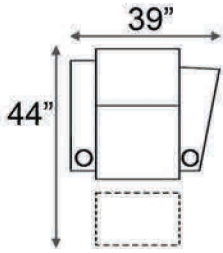

Distance from wall needed for full recline: 7"

Popular Configurations

Distance from wall needed for full recline: 7"

LAF & RAF Recliner

RAF Wedge Recliner

RAF Straight Recliner

Armless Recliner

Upright Position

T.V. Position

Fully Reclined

Popular Configurations

Row of 2 Loveseat

Row of 3 Sofa

Row of 4 Sofa

Row of 5

Row of 2

Row of 3 Loveseat Right

Row of 3 Loveseat Left

Row of 3

Row of 4

Row of 4 Middle Loveseat

Row of 4 Dual Loveseats

Row of 5

Row of 5 Middle Sofa