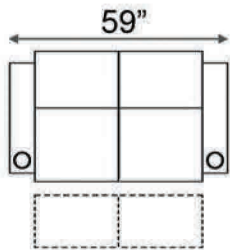

Distance from wall needed for full recline: 7"

Popular Configurations

Distance from wall needed for full recline: 7"

LAF & RAF Recliner

RAF Wedge Recliner

RAF Straight Recliner

Armless Recliner

Upright Position

T.V. Position

Fully Reclined

Popular Configurations

Row of 2 Loveseat

Row of 3 Sofa

Row of 4 Sofa

Row of 5

Row of 2

Row of 3 Loveseat Right

Row of 3 Loveseat Left

Row of 3

Row of 4

Row of 4 Middle Loveseat

Row of 4 Dual Loveseats

Row of 5

Row of 5 Middle Sofa