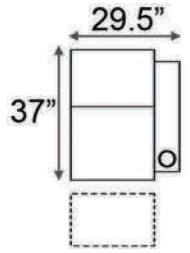

Distance from wall needed for full recline: 7"

Popular Configurations

Distance from wall needed for full recline: 7"

LAF & RAF Recliner

RAF Wedge Recliner

RAF Straight Recliner

Armless Recliner

Upright Position

T.V. Position

Fully Reclined

Popular Configurations

Row of 2 Loveseat

Row of 3 Sofa

Row of 4 Sofa

Row of 5

Row of 2

Row of 3 Loveseat Right

Row of 3 Loveseat Left

Row of 3

Row of 4

Row of 4 Middle Loveseat

Row of 4 Dual Loveseats

Row of 5

Row of 5 Middle Sofa