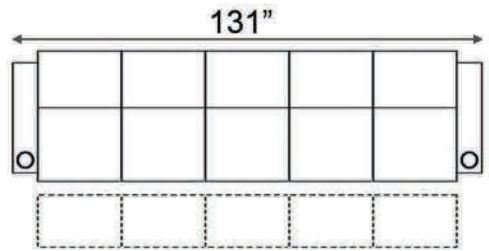

Distance from wall needed for full recline: 7"

Popular Configurations

Distance from wall needed for full recline: 7"

LAF & RAF Recliner

RAF Wedge Recliner

RAF Straight Recliner

Armless Recliner

Upright Position

T.V. Position

Fully Reclined

Popular Configurations

Row of 2 Loveseat

Row of 3 Sofa

Row of 4 Sofa

Row of 5

Row of 2

Row of 3 Loveseat Right

Row of 3 Loveseat Left

Row of 3

Row of 4

Row of 4 Middle Loveseat

Row of 4 Dual Loveseats

Row of 5

Row of 5 Middle Sofa