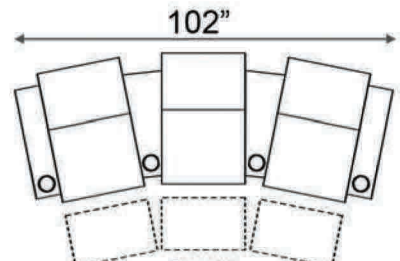

Distance from wall needed for full recline: 7"

Popular Configurations

Distance from wall needed for full recline: 7"

LAF & RAF Recliner

RAF Wedge Recliner

RAF Straight Recliner

Armless Recliner

Upright Position

T.V. Position

Fully Reclined

Popular Configurations

Row of 2 Loveseat

Row of 3 Sofa

Row of 4 Sofa

Row of 5

Row of 2

Row of 3 Loveseat Right

Row of 3 Loveseat Left

Row of 3

Row of 4

Row of 4 Middle Loveseat

Row of 4 Dual Loveseats

Row of 5

Row of 5 Middle Sofa