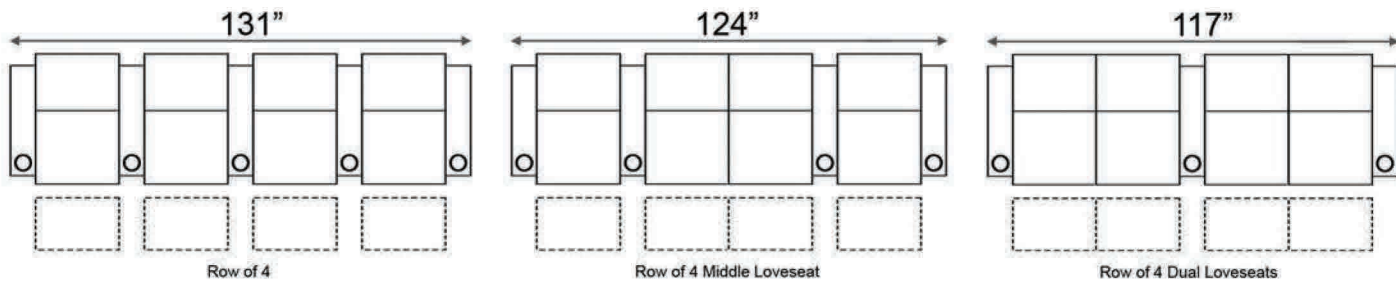

Distance from wall needed for full recline: 7.5"

## Popular Configurations

Distance from wall needed for full recline: 7.5"