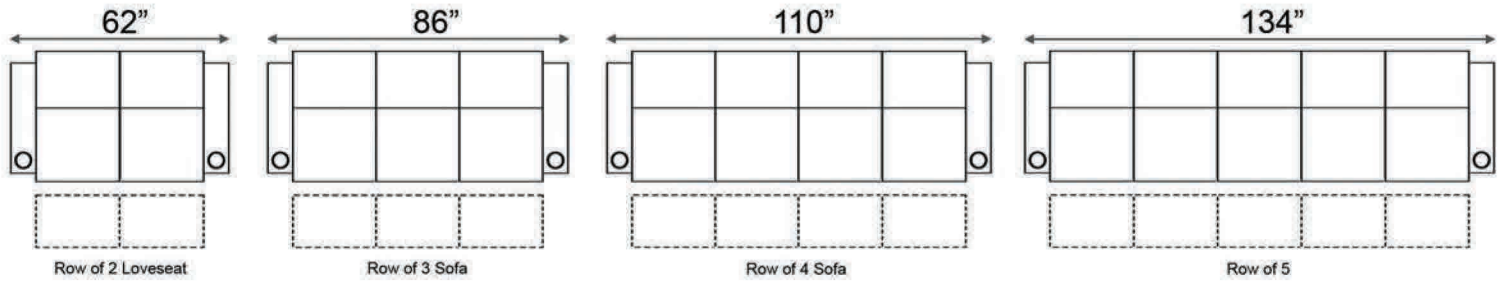

Distance from wall needed for full recline: 7.5"

## Popular Configurations

Distance from wall needed for full recline: 7.5"