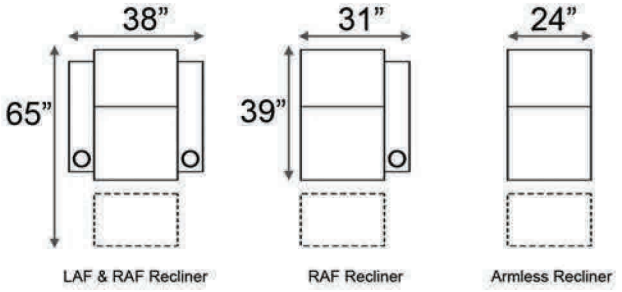

Distance from wall needed for full recline: 7.5"

## Popular Configurations

Distance from wall needed for full recline: 7.5"