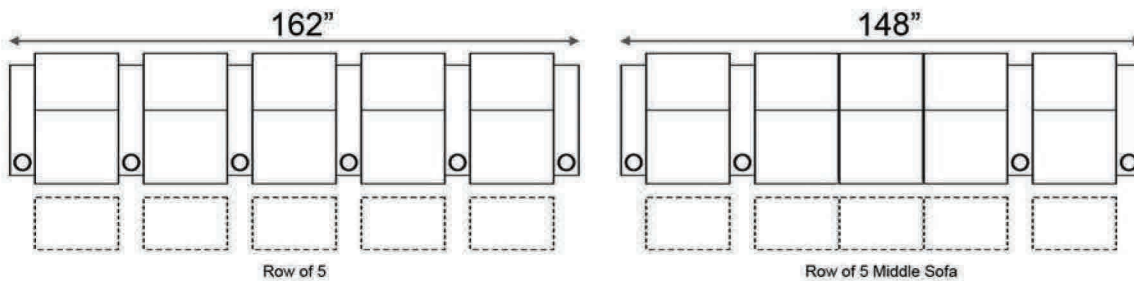

Distance from wall needed for full recline: 7.5"

## Popular Configurations

Distance from wall needed for full recline: 7.5"