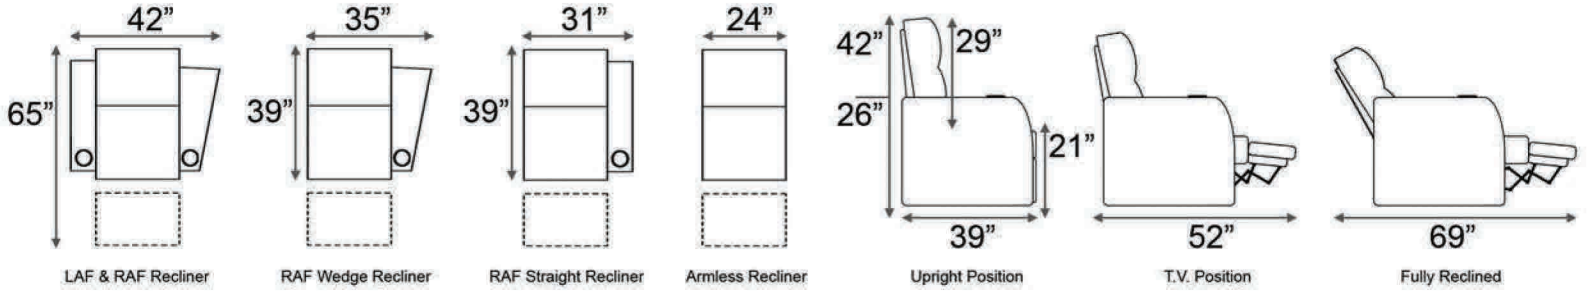

Distance from wall needed for full recline: 7.5"

## Popular Configurations

Distance from wall needed for full recline: 7.5"