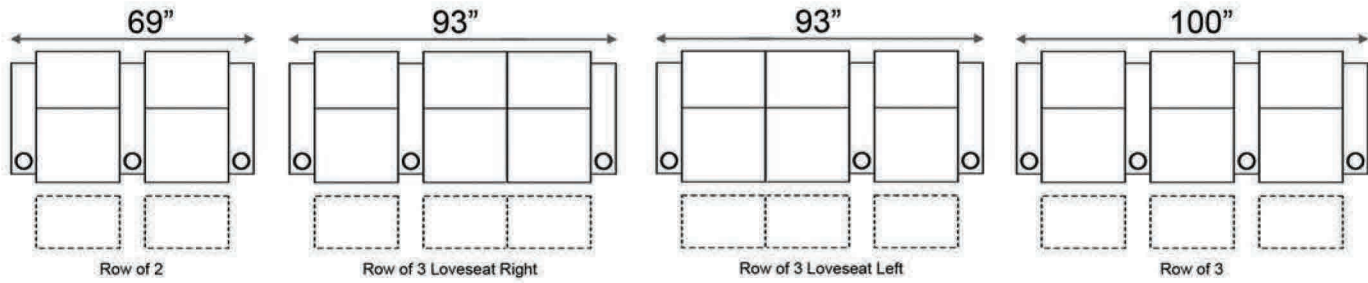

Distance from wall needed for full recline: 7.5"

## Popular Configurations

Distance from wall needed for full recline: 7.5"