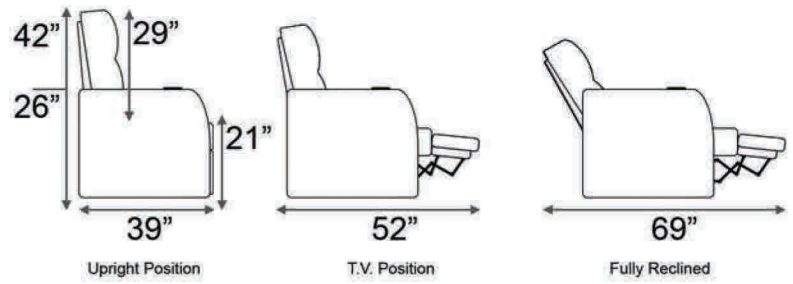

Distance from wall needed for full recline: 7.5"

## Popular Configurations

Distance from wall needed for full recline: 7.5"