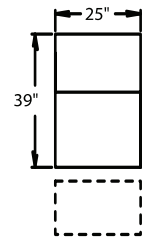

5300 - Straight Arm LF, WAW®, TM®, Rec
5301 - Straight Arm LF, WAW®, PR®, Rec
H. 44.5" W. 32.5" OD. 39"

5400 - Armless, WAW®, TM®, Rec
5401 - Armless, WAW®, PR®, Rec
H. 44.5" W. 26" OD. 39"

6700 - Armless, WAW®, TM®, Love Seat
6701 - Armless, WAW®, PR®, Love Seat
H. 44.5" W. 50" OD. 39"

5340 - Wedge Arm RF/LF Straight Arm, WAW®, TM®, Rec
5341 - Wedge Arm RF/LF Straight Arm, WAW®, PR®, Rec
H. 44.5" W. 44.5" OD. 39"

5440 - Wedge Arm RF, WAW®, TM®, Rec
5441 - Wedge Arm RF, WAW®, PR®, Rec
H. 44.5" W. 37" OD. 39"

WAW® = Wallaway®
 TM® = TouchMotion®
 PR® = PowerRecline®
 REC = Recliner

44.5" BACK HEIGHT

3900 RECLINER
3901 POWER RECLINE

5300 LF ARM
RECLINER
5301 LF ARM
POWER RECLINE

5340 CONSOLE
5341 CONSOLE
POWER RECLINE

5400 ARMLESS
RECLINER
5401 ARMLESS
POWER RECLINE

5440 CONSOLE
5441 CONSOLE
POWER RECLINE

5200 RF ARM
RECLINER
5201 RF ARM
POWER RECLINE

5240 CONSOLE
RECLINER
5241 CONSOLE
POWER RECLINE

6700 ARMLESS
LOVE SEAT
6701 ARMLESS LOVE SEAT
POWER RECLINE