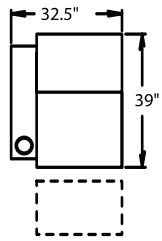

STRAIGHT

3900 - Straight Arm RF/LF, WAW®, TM®, Rec
3901 - Straight Arm RF/LF, WAW®, PR®, Rec
H. 44.5" W. 40" OD. 39"

5200 - Straight Arm RF, WAW®, TM®, Rec
5201 - Straight Arm RF, WAW®, PR®, Rec
H. 44.5" W. 32.5" OD. 39"

5300 - Straight Arm LF, WAW®, TM®, Rec
5301 - Straight Arm LF, WAW®, PR®, Rec
H. 44.5" W. 32.5" OD. 39"

5400 - Armless, WAW®, TM®, Rec
5401 - Armless, WAW®, PR®, Rec
H. 44.5" W. 26" OD. 39"

6700 - Armless, WAW®, TM®, Love Seat
6701 - Armless, WAW®, PR®, Love Seat
H. 44.5" W. 50" OD. 39"

5340 - Wedge Arm RF/LF Straight Arm, WAW®, TM®, Rec
5341 - Wedge Arm RF/LF Straight Arm, WAW®, PR®, Rec
H. 44.5" W. 44.5" OD. 39"

5440 - Wedge Arm RF, WAW®, TM®, Rec
5441 - Wedge Arm RF, WAW®, PR®, Rec
H. 44.5" W. 37" OD. 39"

WAW® = Wallaway®
 TM® = TouchMotion®
 PR® = PowerRecline®
 REC = Recliner

44.5" BACK HEIGHT

3900 RECLINER
3901 POWER RECLINE

5300 LF ARM
RECLINER
5301 LF ARM
POWER RECLINE

5340 CONSOLE
5341 CONSOLE
POWER RECLINE