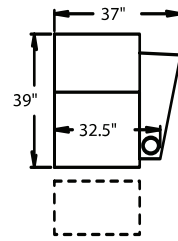

5400 ARMLESS
RECLINER
5401 ARMLESS
POWER RECLINE

5440 CONSOLE
5441 CONSOLE
POWER RECLINE