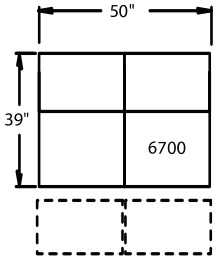

STRAIGHT

3900 - Straight Arm RF/LF, WAW®, TM®, Rec
3901 - Straight Arm RF/LF, WAW®, PR®, Rec
H. 44.5" W. 40" OD. 39"

5200 - Straight Arm RF, WAW®, TM®, Rec
5201 - Straight Arm RF, WAW®, PR®, Rec
H. 44.5" W. 32.5" OD. 39"

5300 - Straight Arm LF, WAW®, TM®, Rec
5301 - Straight Arm LF, WAW®, PR®, Rec
H. 44.5" W. 32.5" OD. 39"

5400 - Armless, WAW®, TM®, Rec
5401 - Armless, WAW®, PR®, Rec
H. 44.5" W. 26" OD. 39"

6700 - Armless, WAW®, TM®, Love Seat
6701 - Armless, WAW®, PR®, Love Seat
H. 44.5" W. 50" OD. 39"

WAW® = Wallaway®
 TM® = TouchMotion®
 PR® = PowerRecline®
 REC = Recliner

44.5" BACK HEIGHT

3900 RECLINER
3901 POWER RECLINE

5300 LF ARM
RECLINER
5301 LF ARM
POWER RECLINE

5340 CONSOLE
5341 CONSOLE
POWER RECLINE

5400 ARMLESS
RECLINER
5401 ARMLESS
POWER RECLINE

5440 CONSOLE
5441 CONSOLE
POWER RECLINE

5200 RF ARM
RECLINER
5201 RF ARM
POWER RECLINE

5240 CONSOLE
RECLINER
5241 CONSOLE
POWER RECLINE

6700 ARMLESS
LOVE SEAT
6701 ARMLESS LOVE SEAT
POWER RECLINE