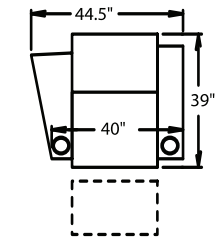

5240 CONSOLE
RECLINER
5241 CONSOLE
POWER RECLINE