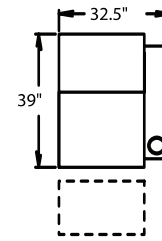

5200 RF ARM
RECLINER
5201 RF ARM
POWER RECLINE