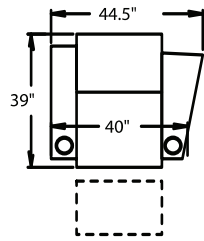

STRAIGHT

3900 - Straight Arm RF/LF, WAW®, TM®, Rec
3901 - Straight Arm RF/LF, WAW®, PR®, Rec
H. 44.5" W. 40" OD. 39"

5200 - Straight Arm RF, WAW®, TM®, Rec
5201 - Straight Arm RF, WAW®, PR®, Rec
H. 44.5" W. 32.5" OD. 39"

5300 - Straight Arm LF, WAW®, TM®, Rec
5301 - Straight Arm LF, WAW®, PR®, Rec
H. 44.5" W. 32.5" OD. 39"

5400 - Armless, WAW®, TM®, Rec
5401 - Armless, WAW®, PR®, Rec
H. 44.5" W. 26" OD. 39"

6700 - Armless, WAW®, TM®, Love Seat
6701 - Armless, WAW®, PR®, Love Seat
H. 44.5" W. 50" OD. 39"

5340 - Wedge Arm RF/LF Straight Arm, WAW®, TM®, Rec
5341 - Wedge Arm RF/LF Straight Arm, WAW®, PR®, Rec
H. 44.5" W. 44.5" OD. 39"

5440 - Wedge Arm RF, WAW®, TM®, Rec
5441 - Wedge Arm RF, WAW®, PR®, Rec
H. 44.5" W. 37" OD. 39"

WAW® = Wallaway®
 TM® = TouchMotion®
 PR® = PowerRecline®
 REC = Recliner

44.5" BACK HEIGHT

3900 RECLINER
3901 POWER RECLINE

5300 LF ARM
RECLINER
5301 LF ARM
POWER RECLINE

5340 CONSOLE
5341 CONSOLE
POWER RECLINE