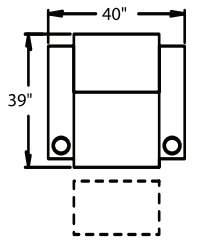

44.5" BACK HEIGHT

3900 RECLINER
3901 POWER RECLINE