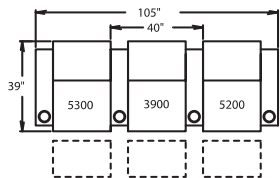

5340 LF Arm / RF Console Recliner  
5341 LF Arm / RF Console Power Recline

5400 Armless Recliner  
5401 Armless Power Recline

5440 RF Console Recliner  
5441 RF Console Power Recline

6700 Armless Love Seat Recliner  
6701 Armless Love Seat Power Recline

# 45187 Configurations

2 Seat Straight - Love Seat

3 Seat Straight - Sofa

3 Seat Straight

4 Seat Straight

3 Seat Straight - Double Arms

2 Seat Curved

3 Seat Curved