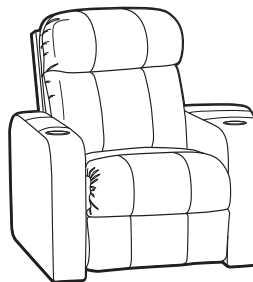

- **ChaiseLounge®** - Provides continuous, head-to-toe support when reclined.
- **PowerRecline®** - Effortlessly recline to your favorite position.
- **TouchMotion®** - Easily reclines at the touch of a button.
- **Wallaway®** - Fully reclines inches away from the wall, allowing greater decorating flexibility and more efficient use of space.
- **ButtKicker®** - Silent subwoofer in seat that allows viewers to feel powerful bass without excessive volume.
- **Cupholder** - Generously sized to hold most cans, bottles and drink cups. Decorative beveled rim for a finished look.
- **Optional Lighted Cupholder** - Lighted ring illuminates the cupholder from the inside.

3900 Recliner  
3901 Power Recline

5200 RF Arm Recliner  
5201 RF Arm Power Recline

5240 LF Console / RF Arm Recliner  
5241 LF Console / RF Arm Power Recline

5300 LF Arm Recliner  
5301 LF Arm Power Recline

5340 LF Arm / RF Console Recliner  
5341 LF Arm / RF Console Power Recline

5400 Armless Recliner  
5401 Armless Power Recline

5440 RF Console Recliner  
5441 RF Console Power Recline

6700 Armless Love Seat Recliner  
6701 Armless Love Seat Power Recline

# 45187 Configurations

2 Seat Straight - Love Seat

3 Seat Straight - Sofa

3 Seat Straight

4 Seat Straight

3 Seat Straight - Double Arms

2 Seat Curved

3 Seat Curved