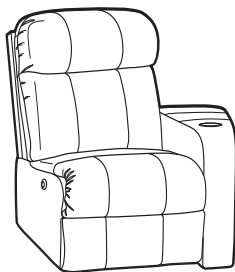

- **ChaiseLounge®** - Provides continuous, head-to-toe support when reclined.
- **PowerRecline®** - Effortlessly recline to your favorite position.
- **TouchMotion®** - Easily reclines at the touch of a button.
- **Wallaway®** - Fully reclines inches away from the wall, allowing greater decorating flexibility and more efficient use of space.
- **ButtKicker®** - Silent subwoofer in seat that allows viewers to feel powerful bass without excessive volume.
- **Cupholder** - Generously sized to hold most cans, bottles and drink cups. Decorative beveled rim for a finished look.
- **Optional Lighted Cupholder** - Lighted ring illuminates the cupholder from the inside.

3900 Recliner  
3901 Power Recline

5200 RF Arm Recliner  
5201 RF Arm Power Recline

5240 LF Console / RF Arm Recliner  
5241 LF Console / RF Arm Power Recline

5300 LF Arm Recliner  
5301 LF Arm Power Recline

5340 LF Arm / RF Console Recliner  
5341 LF Arm / RF Console Power Recline

5400 Armless Recliner  
5401 Armless Power Recline

5440 RF Console Recliner  
5441 RF Console Power Recline

6700 Armless Love Seat Recliner  
6701 Armless Love Seat Power Recline

# 45187 Configurations

2 Seat Straight - Love Seat

3 Seat Straight - Sofa

3 Seat Straight

4 Seat Straight

3 Seat Straight - Double Arms

2 Seat Curved

3 Seat Curved