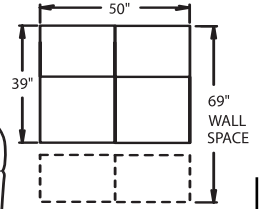

6700 Armless Love Seat Recliner
6701 Armless Love Seat Power Recline