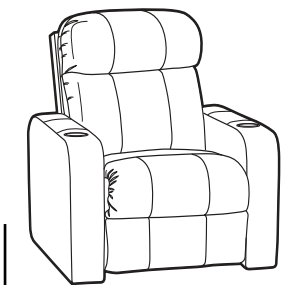

- **ChaiseLounge®** - Provides continuous, head-to-toe support when reclined.
- **PowerRecline®** - Effortlessly recline to your favorite position.
- **TouchMotion®** - Easily reclines at the touch of a button.
- **Wallaway®** - Fully reclines inches away from the wall, allowing greater decorating flexibility and more efficient use of space.
- **ButtKicker®** - Silent subwoofer in seat that allows viewers to feel powerful bass without excessive volume.
- **Cupholder** - Generously sized to hold most cans, bottles and drink cups. Decorative beveled rim for a finished look.
- **Optional Lighted Cupholder** - Lighted ring illuminates the cupholder from the inside.

3900 Recliner  
3901 Power Recline

5200 RF Arm Recliner  
5201 RF Arm Power Recline

5240 LF Console / RF Arm Recliner  
5241 LF Console / RF Arm Power Recline

5300 LF Arm Recliner  
5301 LF Arm Power Recline