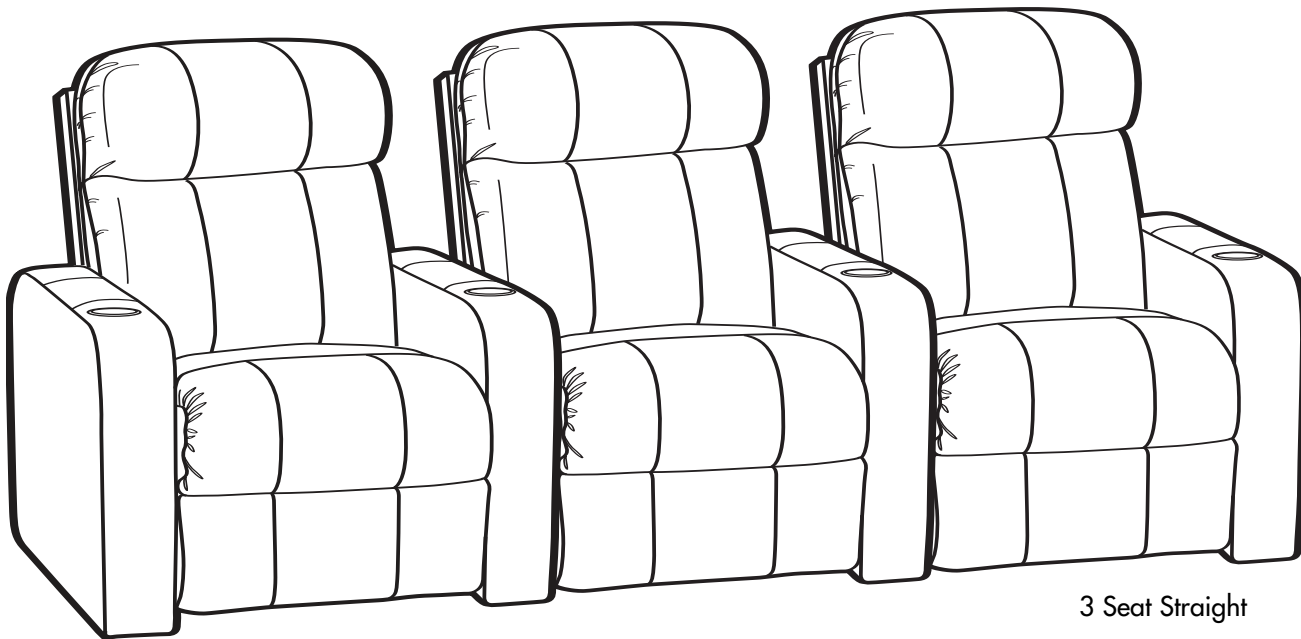

- **ChaiseLounge®** - Provides continuous, head-to-toe support when reclined.
- **PowerRecline®** - Effortlessly recline to your favorite position.
- **TouchMotion®** - Easily reclines at the touch of a button.
- **Wallaway®** - Fully reclines inches away from the wall, allowing greater decorating flexibility and more efficient use of space.
- **ButtKicker®** - Silent subwoofer in seat that allows viewers to feel powerful bass without excessive volume.
- **Cupholder** - Generously sized to hold most cans, bottles and drink cups. Decorative beveled rim for a finished look.
- **Optional Lighted Cupholder** - Lighted ring illuminates the cupholder from the inside.

5340 LF Arm / RF Console Recliner  
5341 LF Arm / RF Console Power Recline

5400 Armless Recliner  
5401 Armless Power Recline

5440 RF Console Recliner  
5441 RF Console Power Recline

6700 Armless Love Seat Recliner  
6701 Armless Love Seat Power Recline

# 45187 Configurations

2 Seat Straight - Love Seat

3 Seat Straight - Sofa

3 Seat Straight

4 Seat Straight

3 Seat Straight - Double Arms

2 Seat Curved

3 Seat Curved

4 Seat Curved

5 Seat Curved

4 Seat - w/Armless Chairs

4 Seat - w/Love Seat