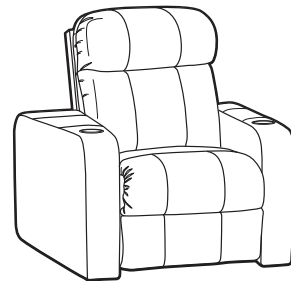

- **ChaiseLounge®** - Provides continuous, head-to-toe support when reclined.
- **PowerRecline®** - Effortlessly recline to your favorite position.
- **TouchMotion®** - Easily reclines at the touch of a button.
- **Wallaway®** - Fully reclines inches away from the wall, allowing greater decorating flexibility and more efficient use of space.
- **ButtKicker®** - Silent subwoofer in seat that allows viewers to feel powerful bass without excessive volume.
- **Cupholder** - Generously sized to hold most cans, bottles and drink cups. Decorative beveled rim for a finished look.
- **Optional Lighted Cupholder** - Lighted ring illuminates the cupholder from the inside.

3900 Recliner  
3901 Power Recline

5200 RF Arm Recliner  
5201 RF Arm Power Recline

5240 LF Console / RF Arm Recliner  
5241 LF Console / RF Arm Power Recline

5300 LF Arm Recliner  
5301 LF Arm Power Recline