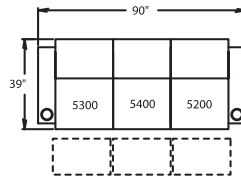

5340 LF Arm / RF Console Recliner  
5341 LF Arm / RF Console Power Recline

5400 Armless Recliner  
5401 Armless Power Recline

5440 RF Console Recliner  
5441 RF Console Power Recline

6700 Armless Love Seat Recliner  
6701 Armless Love Seat Power Recline

# 45187 Configurations

2 Seat Straight - Love Seat

3 Seat Straight - Sofa

3 Seat Straight

4 Seat Straight

3 Seat Straight - Double Arms

2 Seat Curved

3 Seat Curved