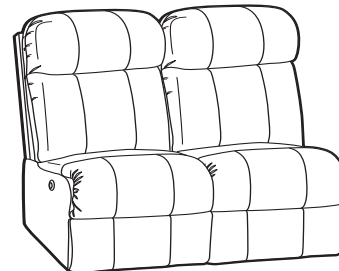

6700 Armless Love Seat Recliner
6701 Armless Love Seat Power Recline