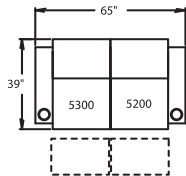

5340 LF Arm / RF Console Recliner  
5341 LF Arm / RF Console Power Recline

5400 Armless Recliner  
5401 Armless Power Recline

5440 RF Console Recliner  
5441 RF Console Power Recline

6700 Armless Love Seat Recliner  
6701 Armless Love Seat Power Recline

# 45187 Configurations

2 Seat Straight - Love Seat

3 Seat Straight - Sofa

3 Seat Straight

4 Seat Straight

3 Seat Straight - Double Arms

2 Seat Curved

3 Seat Curved