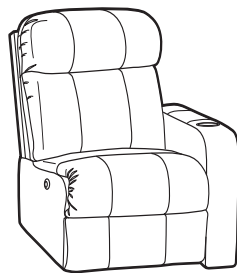

- **ChaiseLounge®** - Provides continuous, head-to-toe support when reclined.
- **PowerRecline®** - Effortlessly recline to your favorite position.
- **TouchMotion®** - Easily reclines at the touch of a button.
- **Wallaway®** - Fully reclines inches away from the wall, allowing greater decorating flexibility and more efficient use of space.
- **ButtKicker®** - Silent subwoofer in seat that allows viewers to feel powerful bass without excessive volume.
- **Cupholder** - Generously sized to hold most cans, bottles and drink cups. Decorative beveled rim for a finished look.
- **Optional Lighted Cupholder** - Lighted ring illuminates the cupholder from the inside.

3900 Recliner  
3901 Power Recline

5200 RF Arm Recliner  
5201 RF Arm Power Recline

5240 LF Console / RF Arm Recliner  
5241 LF Console / RF Arm Power Recline

5300 LF Arm Recliner  
5301 LF Arm Power Recline