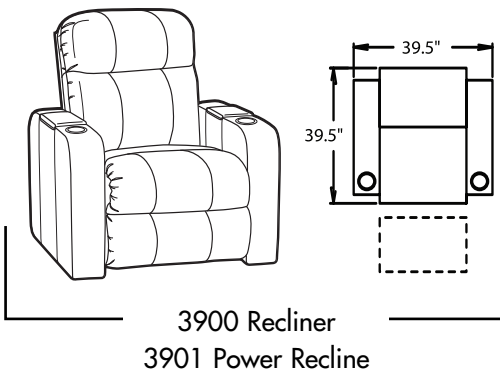

- **ChaiseLounger®** - Provides continuous, head-to-toe support when reclined.
- **PowerRecline®** - Effortlessly recline to your favorite position.
- **TouchMotion®** - Easily reclines at the touch of a button.
- **Wallaway®** - Fully reclines inches away from the wall, allowing greater decorating flexibility and more efficient use of space.
- **ButtKicker®** - Silent subwoofer in seat that allows viewers to feel powerful bass without excessive volume.
- **Cupholder** - Generously sized to hold most cans, bottles and drink cups. Decorative beveled rim for a finished look.
- **Optional Lighted Cupholder** - Lighted ring illuminates the cupholder from the inside.

45094 Configurations

3 Seat Straight

3 Seat Straight - Sofa

2 Seat Straight - Love Seat

3 Seat Straight

4 Seat Straight

2 Seat Curved

3 Seat Curved

4 Seat Curved

5 Seat Curved

4 Seat - w/Love Seat