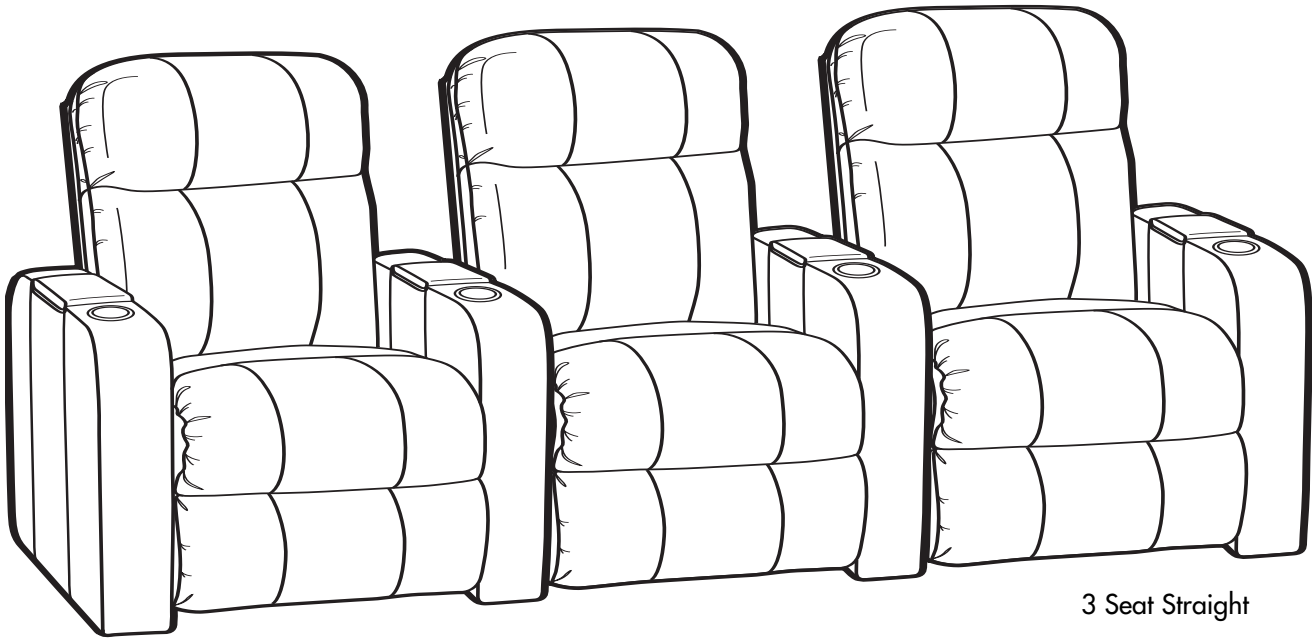

- **ChaiseLounger®** - Provides continuous, head-to-toe support when reclined.
- **PowerRecline®** - Effortlessly recline to your favorite position.
- **TouchMotion®** - Easily reclines at the touch of a button.
- **Wallaway®** - Fully reclines inches away from the wall, allowing greater decorating flexibility and more efficient use of space.
- **ButtKicker®** - Silent subwoofer in seat that allows viewers to feel powerful bass without excessive volume.
- **Cupholder** - Generously sized to hold most cans, bottles and drink cups. Decorative beveled rim for a finished look.
- **Optional Lighted Cupholder** - Lighted ring illuminates the cupholder from the inside.

45094 Configurations

3 Seat Straight

3 Seat Straight - Sofa

2 Seat Straight - Love Seat

3 Seat Straight

4 Seat Straight

2 Seat Curved

3 Seat Curved

4 Seat Curved

5 Seat Curved

4 Seat - w/Love Seat