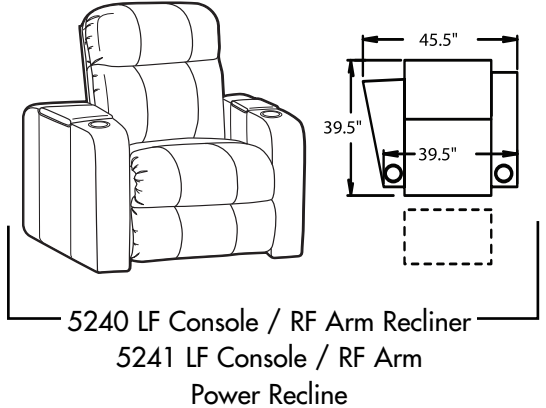

- **ChaiseLounger®** - Provides continuous, head-to-toe support when reclined.
- **PowerRecline®** - Effortlessly recline to your favorite position.
- **TouchMotion®** - Easily reclines at the touch of a button.
- **Wallaway®** - Fully reclines inches away from the wall, allowing greater decorating flexibility and more efficient use of space.
- **ButtKicker®** - Silent subwoofer in seat that allows viewers to feel powerful bass without excessive volume.
- **Cupholder** - Generously sized to hold most cans, bottles and drink cups. Decorative beveled rim for a finished look.
- **Optional Lighted Cupholder** - Lighted ring illuminates the cupholder from the inside.

45094 Configurations

3 Seat Straight

3 Seat Straight - Sofa

2 Seat Straight - Love Seat

3 Seat Straight

4 Seat Straight

2 Seat Curved

3 Seat Curved

4 Seat Curved

5 Seat Curved

4 Seat - w/Love Seat