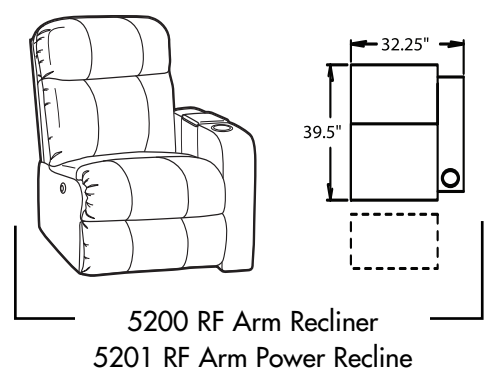

- **ChaiseLounger®** - Provides continuous, head-to-toe support when reclined.
- **PowerRecline®** - Effortlessly recline to your favorite position.
- **TouchMotion®** - Easily reclines at the touch of a button.
- **Wallaway®** - Fully reclines inches away from the wall, allowing greater decorating flexibility and more efficient use of space.
- **ButtKicker®** - Silent subwoofer in seat that allows viewers to feel powerful bass without excessive volume.
- **Cupholder** - Generously sized to hold most cans, bottles and drink cups. Decorative beveled rim for a finished look.
- **Optional Lighted Cupholder** - Lighted ring illuminates the cupholder from the inside.

45094 Configurations

3 Seat Straight

3 Seat Straight - Sofa

2 Seat Straight - Love Seat

3 Seat Straight

4 Seat Straight

2 Seat Curved

3 Seat Curved