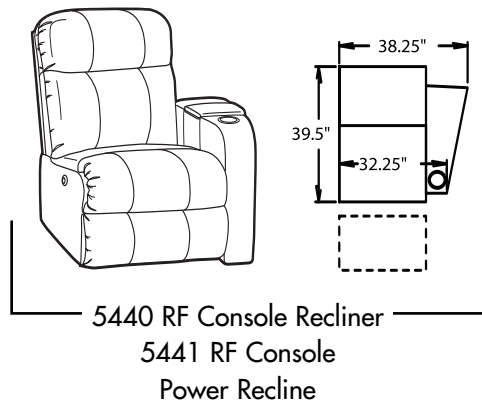

- **ChaiseLounger®** - Provides continuous, head-to-toe support when reclined.
- **PowerRecline®** - Effortlessly recline to your favorite position.
- **TouchMotion®** - Easily reclines at the touch of a button.
- **Wallaway®** - Fully reclines inches away from the wall, allowing greater decorating flexibility and more efficient use of space.
- **ButtKicker®** - Silent subwoofer in seat that allows viewers to feel powerful bass without excessive volume.
- **Cupholder** - Generously sized to hold most cans, bottles and drink cups. Decorative beveled rim for a finished look.
- **Optional Lighted Cupholder** - Lighted ring illuminates the cupholder from the inside.

45094 Configurations

3 Seat Straight

3 Seat Straight - Sofa

2 Seat Straight - Love Seat

3 Seat Straight

4 Seat Straight

2 Seat Curved

3 Seat Curved

4 Seat Curved

5 Seat Curved

4 Seat - w/Love Seat