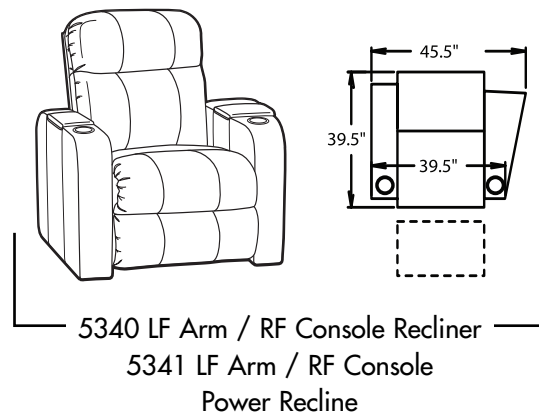

- **ChaiseLounger®** - Provides continuous, head-to-toe support when reclined.
- **PowerRecline®** - Effortlessly recline to your favorite position.
- **TouchMotion®** - Easily reclines at the touch of a button.
- **Wallaway®** - Fully reclines inches away from the wall, allowing greater decorating flexibility and more efficient use of space.
- **ButtKicker®** - Silent subwoofer in seat that allows viewers to feel powerful bass without excessive volume.
- **Cupholder** - Generously sized to hold most cans, bottles and drink cups. Decorative beveled rim for a finished look.
- **Optional Lighted Cupholder** - Lighted ring illuminates the cupholder from the inside.

45094 Configurations

3 Seat Straight

3 Seat Straight - Sofa

2 Seat Straight - Love Seat

3 Seat Straight

4 Seat Straight

2 Seat Curved

3 Seat Curved

4 Seat Curved

5 Seat Curved

4 Seat - w/Love Seat