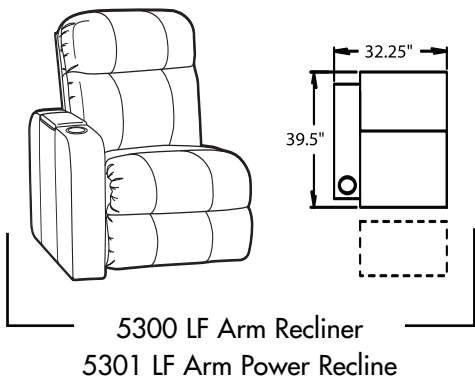

- **ChaiseLounger®** - Provides continuous, head-to-toe support when reclined.
- **PowerRecline®** - Effortlessly recline to your favorite position.
- **TouchMotion®** - Easily reclines at the touch of a button.
- **Wallaway®** - Fully reclines inches away from the wall, allowing greater decorating flexibility and more efficient use of space.
- **ButtKicker®** - Silent subwoofer in seat that allows viewers to feel powerful bass without excessive volume.
- **Cupholder** - Generously sized to hold most cans, bottles and drink cups. Decorative beveled rim for a finished look.
- **Optional Lighted Cupholder** - Lighted ring illuminates the cupholder from the inside.

45094 Configurations

3 Seat Straight

3 Seat Straight - Sofa

2 Seat Straight - Love Seat

3 Seat Straight

4 Seat Straight

2 Seat Curved

3 Seat Curved