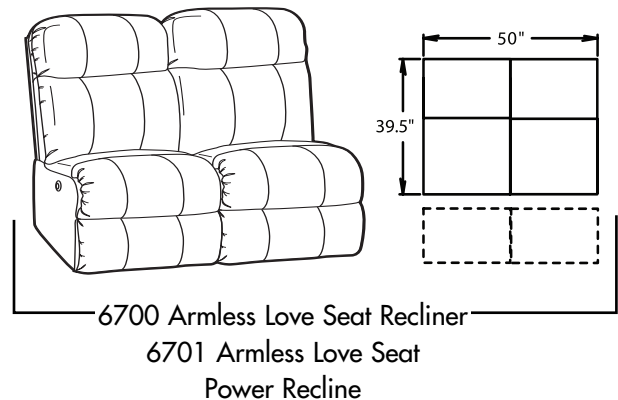

- **ChaiseLounger®** - Provides continuous, head-to-toe support when reclined.
- **PowerRecline®** - Effortlessly recline to your favorite position.
- **TouchMotion®** - Easily reclines at the touch of a button.
- **Wallaway®** - Fully reclines inches away from the wall, allowing greater decorating flexibility and more efficient use of space.
- **ButtKicker®** - Silent subwoofer in seat that allows viewers to feel powerful bass without excessive volume.
- **Cupholder** - Generously sized to hold most cans, bottles and drink cups. Decorative beveled rim for a finished look.
- **Optional Lighted Cupholder** - Lighted ring illuminates the cupholder from the inside.

45094 Configurations

3 Seat Straight

3 Seat Straight - Sofa

2 Seat Straight - Love Seat

3 Seat Straight

4 Seat Straight

2 Seat Curved

3 Seat Curved

4 Seat Curved

5 Seat Curved

4 Seat - w/Love Seat