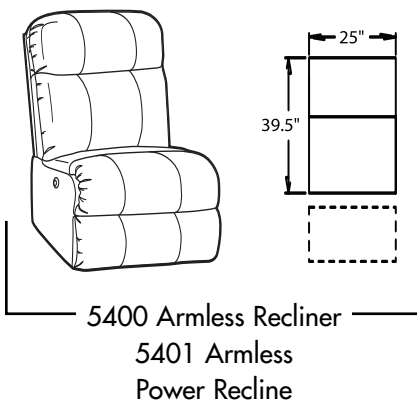

- **ChaiseLounger®** - Provides continuous, head-to-toe support when reclined.
- **PowerRecline®** - Effortlessly recline to your favorite position.
- **TouchMotion®** - Easily reclines at the touch of a button.
- **Wallaway®** - Fully reclines inches away from the wall, allowing greater decorating flexibility and more efficient use of space.
- **ButtKicker®** - Silent subwoofer in seat that allows viewers to feel powerful bass without excessive volume.
- **Cupholder** - Generously sized to hold most cans, bottles and drink cups. Decorative beveled rim for a finished look.
- **Optional Lighted Cupholder** - Lighted ring illuminates the cupholder from the inside.

45094 Configurations

3 Seat Straight

3 Seat Straight - Sofa

2 Seat Straight - Love Seat

3 Seat Straight

4 Seat Straight

2 Seat Curved

3 Seat Curved