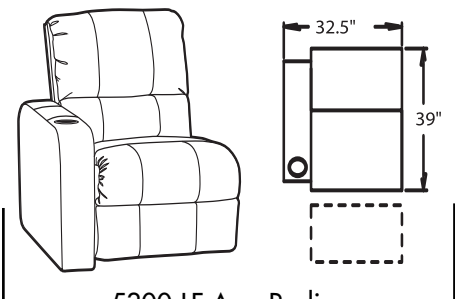

- **Wallaway®** - Fully reclines inches away from the wall, allowing greater decorating flexibility and more efficient use of space.
- **TouchMotion®** - Easily reclines at the touch of a button.
- **ChaiseLounger®** - Provides continuous, head-to-toe support when reclined.
- **PowerRecline®** - Effortlessly recline to your favorite position.
- **Cupholder** - Generously sized to hold most cans, bottles and drink cups. Decorative beveled rim for a finished look.
- **ButtKicker®** - Silent subwoofer in seat that allows viewers to feel powerful bass without excessive volume.
- **Optional Lighted Cupholder** - Generously sized to hold most cans, bottles and drink cups. Lighted ring illuminates the cupholder from the inside.

3900 Recliner
3901 Power Recline

5200 RF Arm Recliner
5201RF Arm
Power Recline

5240 LF Console / RF Arm
Recliner
5241LF Console / RF Arm
Power Recline

5400 Armless Recliner
5401 Armless Power Recline

5420 Armless Love Seat
5421 Armless Love Seat
Power Recline