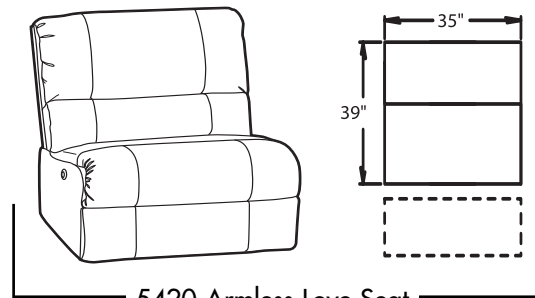

- **Wallaway®** - Fully reclines inches away from the wall, allowing greater decorating flexibility and more efficient use of space.
- **TouchMotion®** - Easily reclines at the touch of a button.
- **ChaiseLounger®** - Provides continuous, head-to-toe support when reclined.
- **PowerRecline®** - Effortlessly recline to your favorite position.
- **Cupholder** - Generously sized to hold most cans, bottles and drink cups. Decorative beveled rim for a finished look.
- **ButtKicker®** - Silent subwoofer in seat that allows viewers to feel powerful bass without excessive volume.
- **Optional Lighted Cupholder** - Generously sized to hold most cans, bottles and drink cups. Lighted ring illuminates the cupholder from the inside.

3900 Recliner
3901 Power Recline

5200 RF Arm Recliner
5201RF Arm
Power Recline

5240 LF Console / RF Arm
Recliner
5241LF Console / RF Arm
Power Recline

5400 Armless Recliner
5401 Armless Power Recline

5420 Armless Love Seat
5421 Armless Love Seat
Power Recline