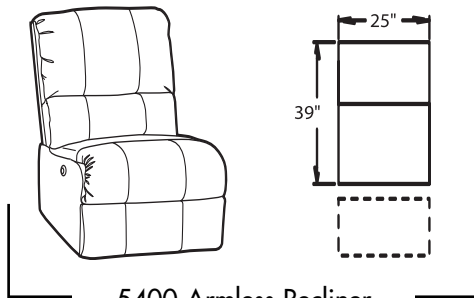

- **Wallaway®** - Fully reclines inches away from the wall, allowing greater decorating flexibility and more efficient use of space.
- **TouchMotion®** - Easily reclines at the touch of a button.
- **ChaiseLounger®** - Provides continuous, head-to-toe support when reclined.
- **PowerRecline®** - Effortlessly recline to your favorite position.
- **Cupholder** - Generously sized to hold most cans, bottles and drink cups. Decorative beveled rim for a finished look.
- **ButtKicker®** - Silent subwoofer in seat that allows viewers to feel powerful bass without excessive volume.
- **Optional Lighted Cupholder** - Generously sized to hold most cans, bottles and drink cups. Lighted ring illuminates the cupholder from the inside.

3900 Recliner
3901 Power Recline

5200 RF Arm Recliner
5201RF Arm
Power Recline

5240 LF Console / RF Arm
Recliner
5241LF Console / RF Arm
Power Recline

5400 Armless Recliner
5401 Armless Power Recline

5420 Armless Love Seat
5421 Armless Love Seat
Power Recline