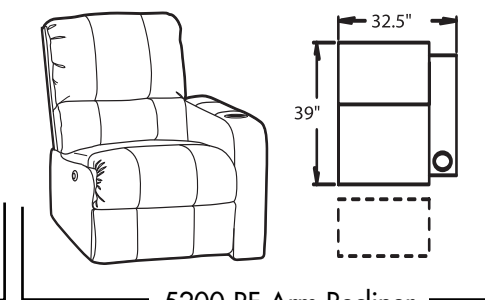

- **Wallaway®** - Fully reclines inches away from the wall, allowing greater decorating flexibility and more efficient use of space.
- **TouchMotion®** - Easily reclines at the touch of a button.
- **ChaiseLounger®** - Provides continuous, head-to-toe support when reclined.
- **PowerRecline®** - Effortlessly recline to your favorite position.
- **Cupholder** - Generously sized to hold most cans, bottles and drink cups. Decorative beveled rim for a finished look.
- **ButtKicker®** - Silent subwoofer in seat that allows viewers to feel powerful bass without excessive volume.
- **Optional Lighted Cupholder** - Generously sized to hold most cans, bottles and drink cups. Lighted ring illuminates the cupholder from the inside.

3900 Recliner
3901 Power Recline

5200 RF Arm Recliner
5201RF Arm
Power Recline

5240 LF Console / RF Arm
Recliner
5241LF Console / RF Arm
Power Recline

5400 Armless Recliner
5401 Armless Power Recline

5420 Armless Love Seat
5421 Armless Love Seat
Power Recline