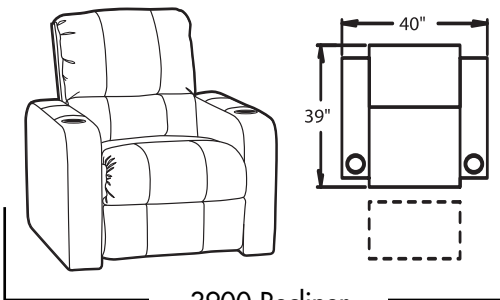

- **Wallaway®** - Fully reclines inches away from the wall, allowing greater decorating flexibility and more efficient use of space.
- **TouchMotion®** - Easily reclines at the touch of a button.
- **ChaiseLounger®** - Provides continuous, head-to-toe support when reclined.
- **PowerRecline®** - Effortlessly recline to your favorite position.
- **Cupholder** - Generously sized to hold most cans, bottles and drink cups. Decorative beveled rim for a finished look.
- **ButtKicker®** - Silent subwoofer in seat that allows viewers to feel powerful bass without excessive volume.
- **Optional Lighted Cupholder** - Generously sized to hold most cans, bottles and drink cups. Lighted ring illuminates the cupholder from the inside.

3900 Recliner
3901 Power Recline

5200 RF Arm Recliner
5201RF Arm
Power Recline

5240 LF Console / RF Arm
Recliner
5241LF Console / RF Arm
Power Recline

5400 Armless Recliner
5401 Armless Power Recline

5420 Armless Love Seat
5421 Armless Love Seat
Power Recline