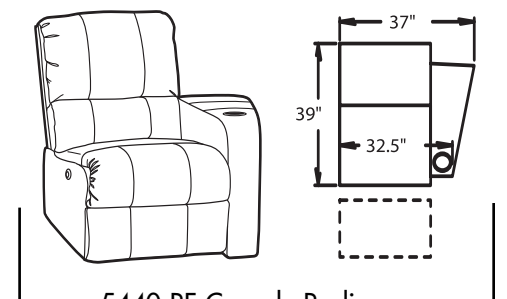

5440 RF Console Recliner
5441 RF Console
Power Recline