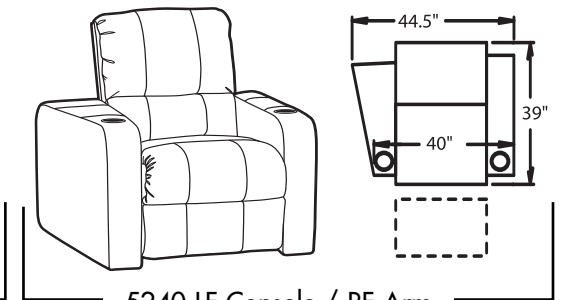

- **Wallaway®** - Fully reclines inches away from the wall, allowing greater decorating flexibility and more efficient use of space.
- **TouchMotion®** - Easily reclines at the touch of a button.
- **ChaiseLounger®** - Provides continuous, head-to-toe support when reclined.
- **PowerRecline®** - Effortlessly recline to your favorite position.
- **Cupholder** - Generously sized to hold most cans, bottles and drink cups. Decorative beveled rim for a finished look.
- **ButtKicker®** - Silent subwoofer in seat that allows viewers to feel powerful bass without excessive volume.
- **Optional Lighted Cupholder** - Generously sized to hold most cans, bottles and drink cups. Lighted ring illuminates the cupholder from the inside.

3900 Recliner
3901 Power Recline

5200 RF Arm Recliner
5201RF Arm
Power Recline

5240 LF Console / RF Arm
Recliner
5241LF Console / RF Arm
Power Recline

5400 Armless Recliner
5401 Armless Power Recline

5420 Armless Love Seat
5421 Armless Love Seat
Power Recline