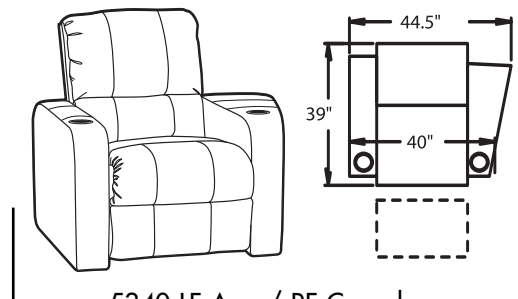

5340 LF Arm / RF Console
Recliner
5341 LF Arm / RF Console
Power Recline