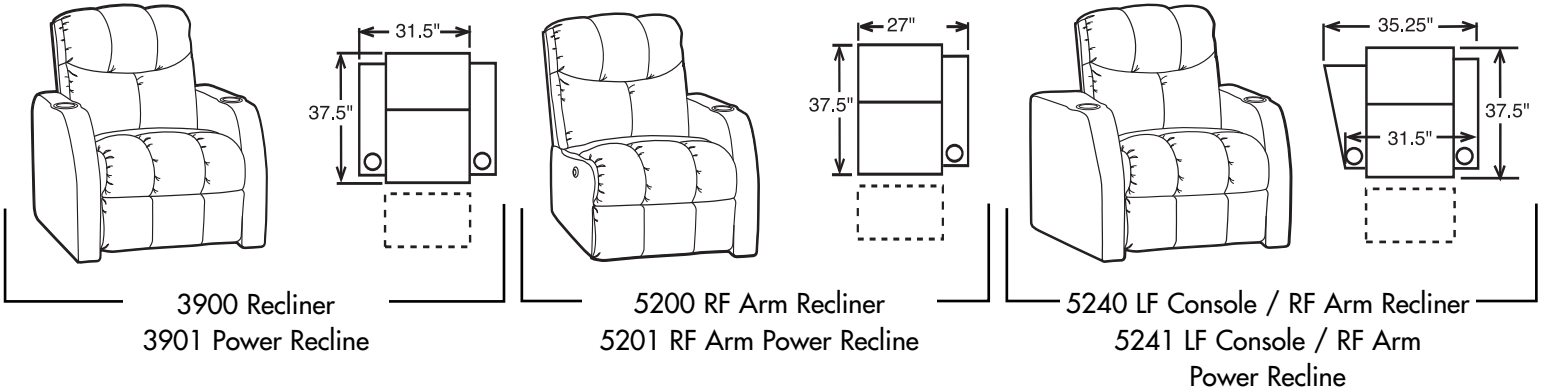

- **Wallaway®** - Fully reclines inches away from the wall, allowing greater decorating flexibility and more efficient use of space.
- **ChaiseLounger®** - Provides continuous, head-to-toe support when reclined.

- **PowerRecline®** - Effortlessly recline to your favorite position.
- **Lighted Cupholder** - Lighted ring illuminates the cupholder from the inside.

- **TouchMotion®** - Easily reclines at the touch of a button.
- **ButtKicker® Mini** - Silent subwoofer in seat that allows viewers to feel powerful bass without excessive volume.

45088 Configurations

3 Seat Straight - Sofa

2 Seat Straight - Love Seat

3 Seat Straight

4 Seat Straight

2 Seat Curved

3 Seat Curved

4 Seat Curved

5 Seat Curved

4 Seat - w/Love Seat