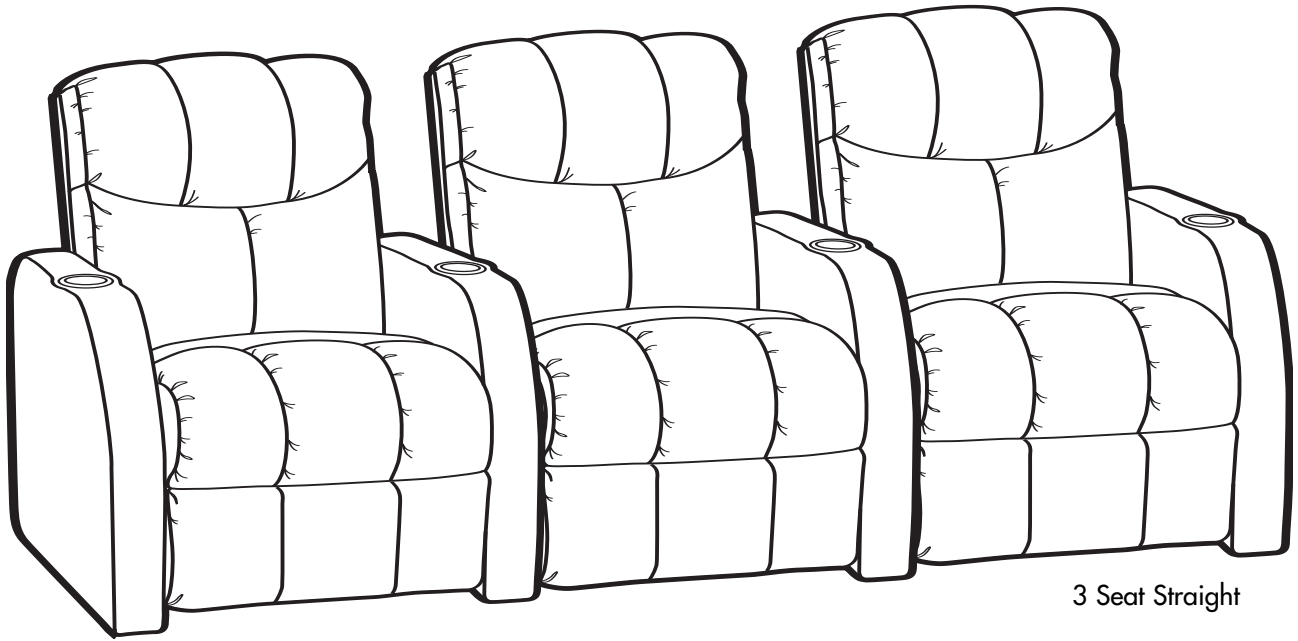

- **Wallaway®** - Fully reclines inches away from the wall, allowing greater decorating flexibility and more efficient use of space.
- **ChaiseLounger®** - Provides continuous, head-to-toe support when reclined.

- **PowerRecline®** - Effortlessly recline to your favorite position.
- **Lighted Cupholder** - Lighted ring illuminates the cupholder from the inside.

- **TouchMotion®** - Easily reclines at the touch of a button.
- **ButtKicker® Mini** - Silent subwoofer in seat that allows viewers to feel powerful bass without excessive volume.

45088 Configurations

3 Seat Straight - Sofa

2 Seat Straight - Love Seat

3 Seat Straight

4 Seat Straight

2 Seat Curved

3 Seat Curved

4 Seat Curved

5 Seat Curved

4 Seat - w/Love Seat