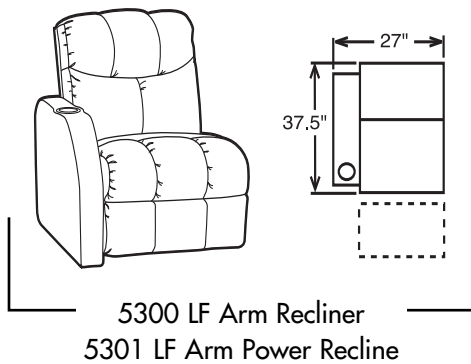

- **Wallaway®** - Fully reclines inches away from the wall, allowing greater decorating flexibility and more efficient use of space.
- **ChaiseLounger®** - Provides continuous, head-to-toe support when reclined.

- **PowerRecline®** - Effortlessly recline to your favorite position.
- **Lighted Cupholder** - Lighted ring illuminates the cupholder from the inside.

- **TouchMotion®** - Easily reclines at the touch of a button.
- **ButtKicker® Mini** - Silent subwoofer in seat that allows viewers to feel powerful bass without excessive volume.

45088 Configurations

3 Seat Straight - Sofa

2 Seat Straight - Love Seat

3 Seat Straight

4 Seat Straight

2 Seat Curved

3 Seat Curved

4 Seat Curved