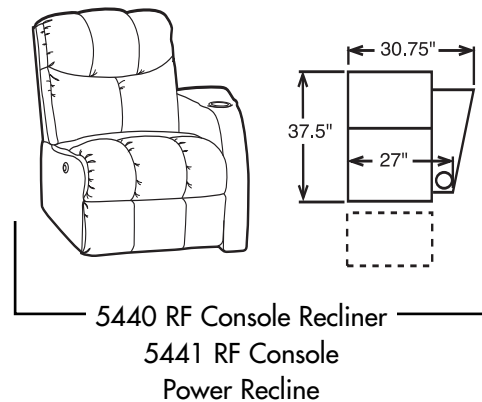

- **Wallaway®** - Fully reclines inches away from the wall, allowing greater decorating flexibility and more efficient use of space.
- **ChaiseLounger®** - Provides continuous, head-to-toe support when reclined.

- **PowerRecline®** - Effortlessly recline to your favorite position.
- **Lighted Cupholder** - Lighted ring illuminates the cupholder from the inside.

- **TouchMotion®** - Easily reclines at the touch of a button.
- **ButtKicker® Mini** - Silent subwoofer in seat that allows viewers to feel powerful bass without excessive volume.

45088 Configurations

3 Seat Straight - Sofa

2 Seat Straight - Love Seat

3 Seat Straight

4 Seat Straight

2 Seat Curved

3 Seat Curved

4 Seat Curved