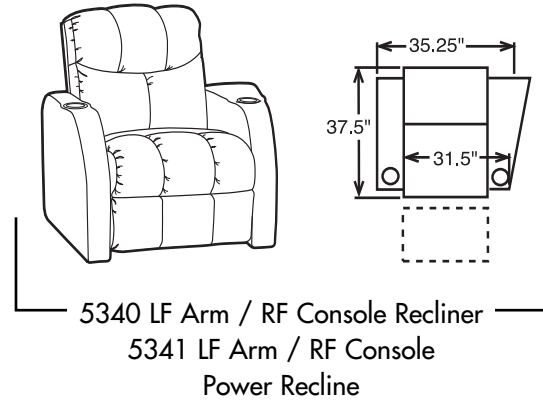

- **Wallaway®** - Fully reclines inches away from the wall, allowing greater decorating flexibility and more efficient use of space.
- **ChaiseLounger®** - Provides continuous, head-to-toe support when reclined.

- **PowerRecline®** - Effortlessly recline to your favorite position.
- **Lighted Cupholder** - Lighted ring illuminates the cupholder from the inside.

- **TouchMotion®** - Easily reclines at the touch of a button.
- **ButtKicker® Mini** - Silent subwoofer in seat that allows viewers to feel powerful bass without excessive volume.

45088 Configurations

3 Seat Straight - Sofa

2 Seat Straight - Love Seat

3 Seat Straight

4 Seat Straight

2 Seat Curved

3 Seat Curved

4 Seat Curved