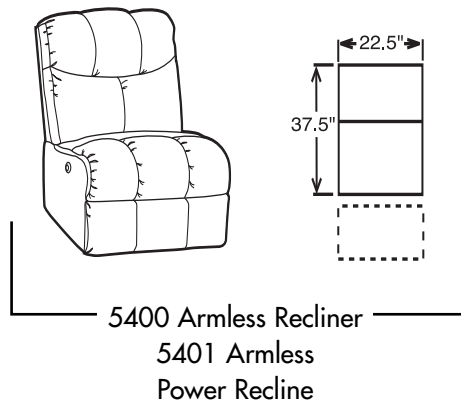

- **Wallaway®** - Fully reclines inches away from the wall, allowing greater decorating flexibility and more efficient use of space.
- **ChaiseLounger®** - Provides continuous, head-to-toe support when reclined.

- **PowerRecline®** - Effortlessly recline to your favorite position.
- **Lighted Cupholder** - Lighted ring illuminates the cupholder from the inside.

- **TouchMotion®** - Easily reclines at the touch of a button.
- **ButtKicker® Mini** - Silent subwoofer in seat that allows viewers to feel powerful bass without excessive volume.

45088 Configurations

3 Seat Straight - Sofa

2 Seat Straight - Love Seat

3 Seat Straight

4 Seat Straight

2 Seat Curved

3 Seat Curved

4 Seat Curved