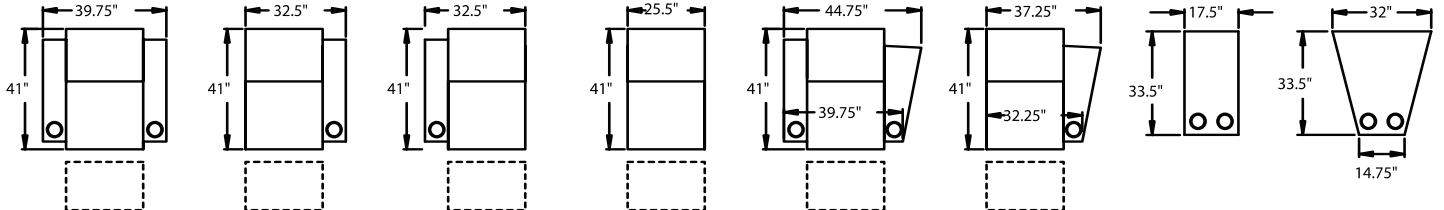

STRAIGHT

- 3900** - 3-Way, WAW®, TM®, Rec
- 3901** - 3-Way, WAW®, PR®, Rec
H. 42" W. 40.5" SD. 23.5" OD. 41"
- 5200** - Straight Arm RF, WAW®, TM®, Rec
- 5201** - Straight Arm RF, WAW®, PR®, Rec
H. 42" W. 32.5" SD. 23.5" OD. 41"
- 5300** - Straight Arm LF, WAW®, TM®, Rec
- 5301** - Straight Arm LF, WAW®, PR®, Rec
H. 42" W. 32.5" SD. 23.5" OD. 41"
- 5400** - Armless, WAW®, TM®, Rec
- 5401** - Armless, WAW®, PR®, Rec
H. 42" W. 25.5" SD. 23.5" OD. 41"
- 4040** - Straight Console Table, Hideaway Cupholders and DVD Storage
H. 26" W. 17.5" OD. 33.5"

CURVED

- 5340** - Straight Arm LF/Console Arm RF, WAW®, TM®, Rec
- 5341** - Straight Arm LF/Console Arm RF, WAW®, PR®, Rec
H. 42" W. 45.5" SD. 23.5" OD. 41"
- 5440** - Armless LF/Console Arm RF, WAW®, TM®, Rec
- 5441** - Armless LF/Console Arm RF, WAW®, PR®, Rec
H. 42" W. 37.75" SD. 23.5" OD. 41"
- 4042** - Wedge Console Table, Hideaway Cupholders
H. 26" W. 32" OD. 33.5"

WAW® = Wallaway®
TM® = TouchMotion®
PR® = PowerRecline®
REC = Recliner

42" BACK HEIGHT ON ALL RECLINERS
26" HEIGHT ON ALL TABLES

3900 RECLINER 3901 POWER 5200 RF ARM RECLINER 5201 RF ARM POWER 5300 LF ARM RECLINER 5301 LF ARM POWER 5400 ARMLESS RECLINER 5401 ARMLESS POWER 5340 LF ARM CONSOLE RF 5341 POWER 5440 CONSOLE RF 5441 POWER 4040 STRAIGHT CONSOLE TABLE 4042 WEDGE CONSOLE TABLE