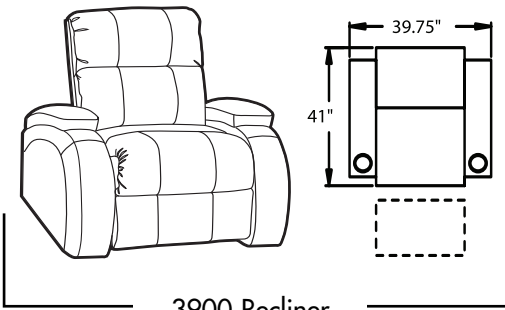

• **Wallaway®**

Fully reclines inches away from the wall, allowing greater decorating flexibility and more efficient use of space.

• **TouchMotion®**

Easily reclines at the touch of a button.

• **PowerRecline®**

Effortlessly recline to your favorite position.

- **Hideaway® Cupholders** - Moveable arm rests reveals generously sized cupholders that hold most cans, bottles and drink cups. Black aluminum inserts are removeable and dishwasher safe.

• **ChaiseLounger®**

Provides continuous, head-to-toe support when reclined.

- **ButtKicker®**- Silent subwoofer in seat that allows viewers to feel powerful bass without excessive volume.

3900 Recliner
3901 Power Recline