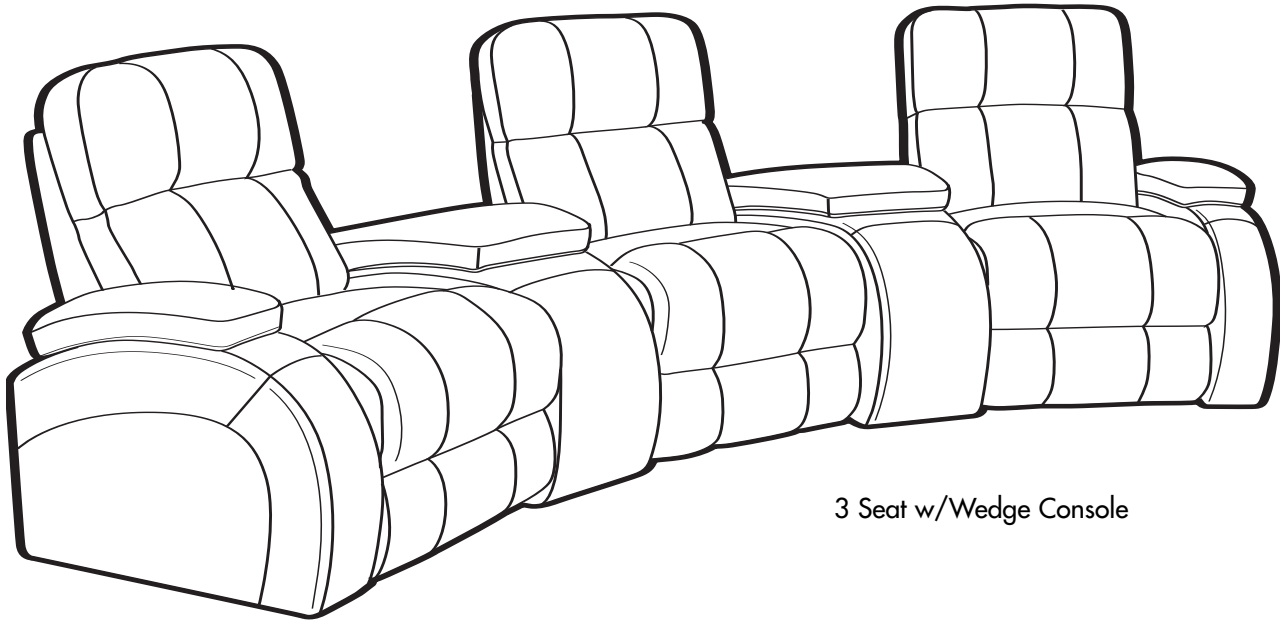

• **Wallaway®**

Fully reclines inches away from the wall, allowing greater decorating flexibility and more efficient use of space.

• **TouchMotion®**

Easily reclines at the touch of a button.

• **PowerRecline®**

5440 RF Console Recliner
5441 RF Console Power Recline

4040 Straight Console

4042 Wedge Console

45008 Configurations

3 Seat w/Wedge Console

3 Seat Straight

4 Seat Straight

3 Seat Straight w/Straight Console

4 Seat Straight w/Straight Console

2 Seat Curved

3 Seat Curved

4 Seat Curved

4 Seat Curved w/Wedge Console