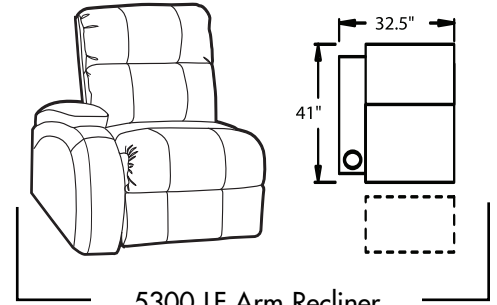

• **ChaiseLounger®**

Provides continuous, head-to-toe support when reclined.

- **ButtKicker®**- Silent subwoofer in seat that allows viewers to feel powerful bass without excessive volume.

3900 Recliner
3901 Power Recline

5200 RF Arm Recliner
5201 RF Arm Power Recline

5300 LF Arm Recliner
5301 LF Arm Power Recline

5340 LF Arm / RF Console Recliner
5341 LF Arm / RF Console Power Recline

5400 Armless Recliner
5401 Armless Power Recline