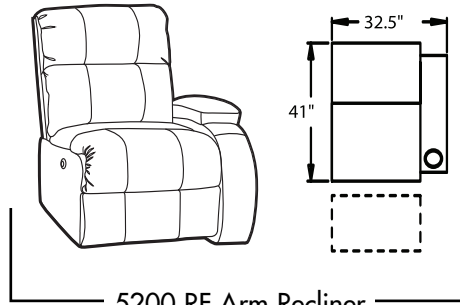

5200 RF Arm Recliner
5201 RF Arm Power Recline