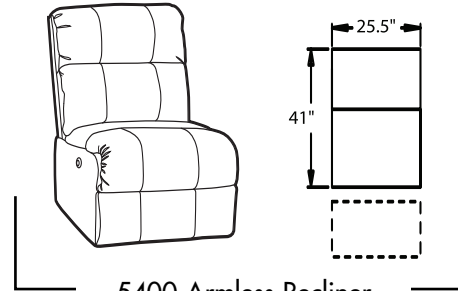

• **ChaiseLounger®**

Provides continuous, head-to-toe support when reclined.

- **ButtKicker®**- Silent subwoofer in seat that allows viewers to feel powerful bass without excessive volume.

3900 Recliner
3901 Power Recline

5200 RF Arm Recliner
5201 RF Arm Power Recline

5300 LF Arm Recliner
5301 LF Arm Power Recline

5340 LF Arm / RF Console Recliner
5341 LF Arm / RF Console Power Recline

5400 Armless Recliner
5401 Armless Power Recline