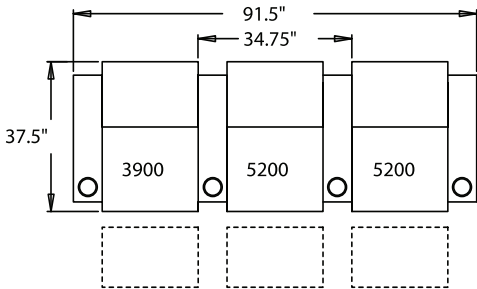

- **Wallaway®** - Fully reclines only inches away from the wall, allowing greater decorating flexibility and more efficient use of space.
- **TouchMotion®** - Easily reclines at the touch of a button.
- **PowerRecline®** - Effortlessly recline to your favorite position.
- **Pillow Top** - Finished with a plush pillow of soft padding for "sink-in" comfort.
- **Optional Mini ButtKicker®** - Silent sub-woofer in seat that allows viewers to feel powerful bass without excessive volume.
- **Cupholder** - Generously sized to hold most cans, bottles and drink cups. Decorative beveled rim for a finished look.
- **Optional Lighted Cupholder** - Lighted ring illuminates the cupholder from the inside.

45004 Configurations

4 Seat Straight

3 Seat Straight

4 Seat Straight

2 Seat Curved

3 Seat Curved

4 Seat Curved