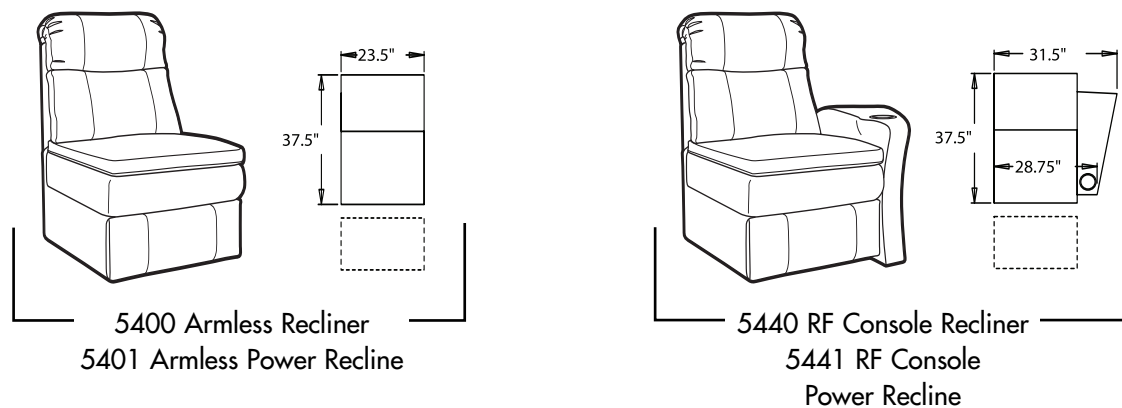

- **Wallaway®** - Fully reclines only inches away from the wall, allowing greater decorating flexibility and more efficient use of space.
- **TouchMotion®** - Easily reclines at the touch of a button.
- **PowerRecline®** - Effortlessly recline to your favorite position.
- **Pillow Top** - Finished with a plush pillow of soft padding for "sink-in" comfort.
- **Optional Mini ButtKicker®** - Silent sub-woofer in seat that allows viewers to feel powerful bass without excessive volume.
- **Cupholder** - Generously sized to hold most cans, bottles and drink cups. Decorative beveled rim for a finished look.
- **Optional Lighted Cupholder** - Lighted ring illuminates the cupholder from the inside.

45004 Configurations

4 Seat Straight

3 Seat Straight

4 Seat Straight

2 Seat Curved

3 Seat Curved

4 Seat Curved