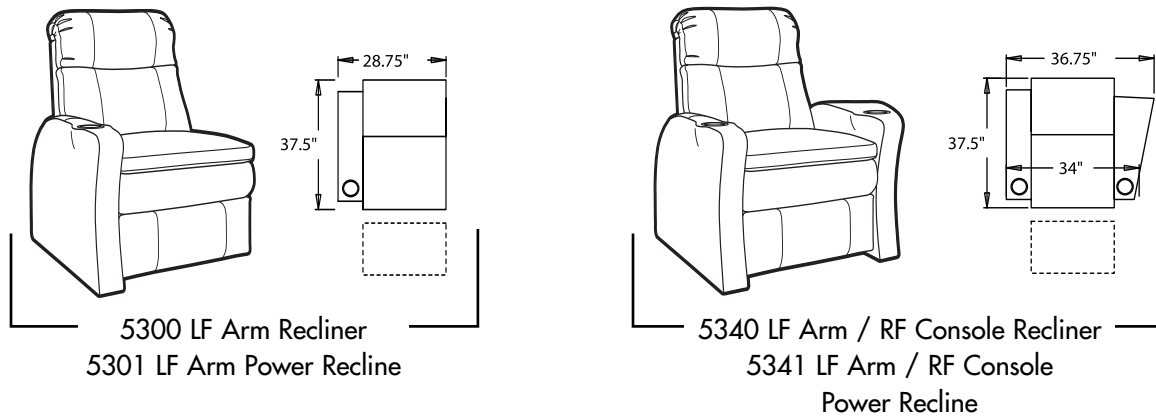

- **Wallaway®** - Fully reclines only inches away from the wall, allowing greater decorating flexibility and more efficient use of space.
- **TouchMotion®** - Easily reclines at the touch of a button.
- **PowerRecline®** - Effortlessly recline to your favorite position.
- **Pillow Top** - Finished with a plush pillow of soft padding for "sink-in" comfort.
- **Optional Mini ButtKicker®** - Silent sub-woofer in seat that allows viewers to feel powerful bass without excessive volume.
- **Cupholder** - Generously sized to hold most cans, bottles and drink cups. Decorative beveled rim for a finished look.
- **Optional Lighted Cupholder** - Lighted ring illuminates the cupholder from the inside.

45004 Configurations

4 Seat Straight

3 Seat Straight

4 Seat Straight

2 Seat Curved

3 Seat Curved

4 Seat Curved