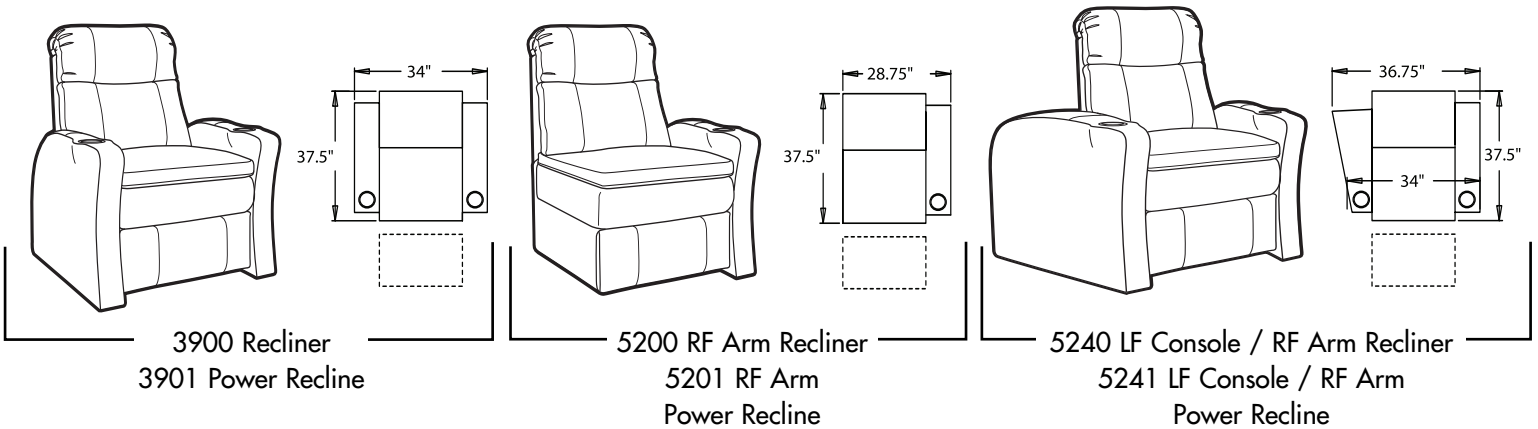

- **Wallaway®** - Fully reclines only inches away from the wall, allowing greater decorating flexibility and more efficient use of space.
- **TouchMotion®** - Easily reclines at the touch of a button.
- **PowerRecline®** - Effortlessly recline to your favorite position.
- **Pillow Top** - Finished with a plush pillow of soft padding for "sink-in" comfort.
- **Optional Mini ButtKicker®** - Silent sub-woofer in seat that allows viewers to feel powerful bass without excessive volume.
- **Cupholder** - Generously sized to hold most cans, bottles and drink cups. Decorative beveled rim for a finished look.
- **Optional Lighted Cupholder** - Lighted ring illuminates the cupholder from the inside.

45004 Configurations

4 Seat Straight

3 Seat Straight

4 Seat Straight

2 Seat Curved

3 Seat Curved

4 Seat Curved