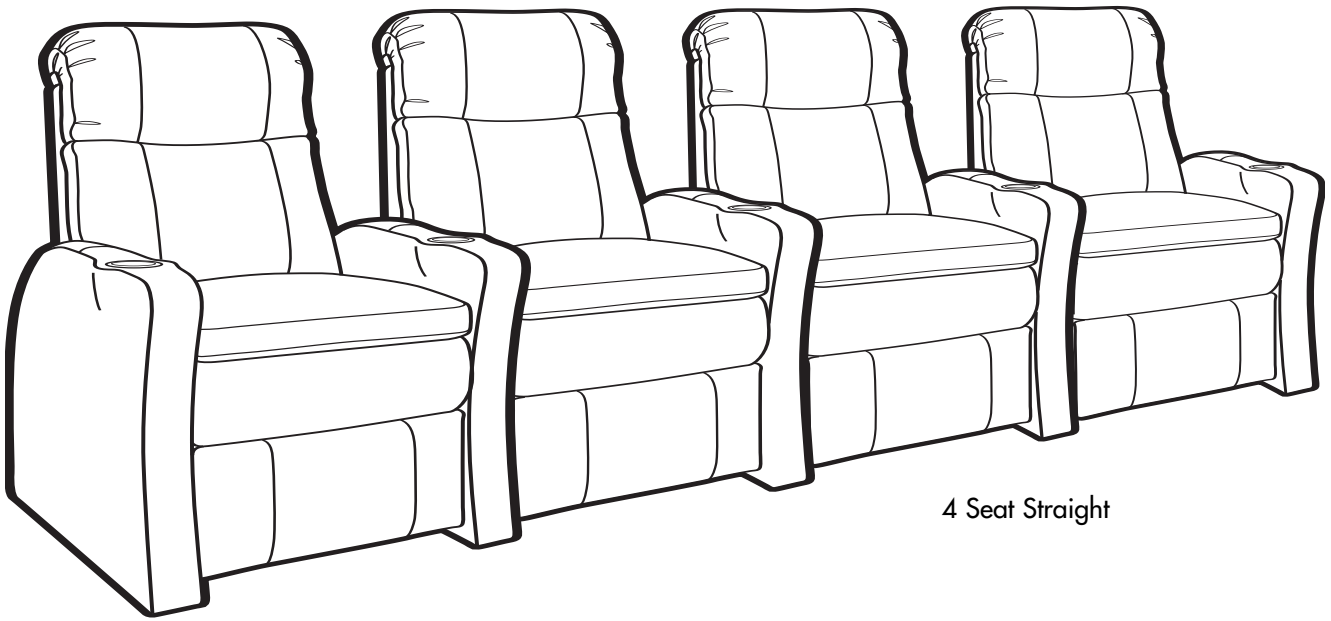

- **Wallaway®** - Fully reclines only inches away from the wall, allowing greater decorating flexibility and more efficient use of space.
- **TouchMotion®** - Easily reclines at the touch of a button.
- **PowerRecline®** - Effortlessly recline to your favorite position.
- **Pillow Top** - Finished with a plush pillow of soft padding for "sink-in" comfort.
- **Optional Mini ButtKicker®** - Silent sub-woofer in seat that allows viewers to feel powerful bass without excessive volume.
- **Cupholder** - Generously sized to hold most cans, bottles and drink cups. Decorative beveled rim for a finished look.
- **Optional Lighted Cupholder** - Lighted ring illuminates the cupholder from the inside.

45004 Configurations

4 Seat Straight

3 Seat Straight

4 Seat Straight

2 Seat Curved

3 Seat Curved

4 Seat Curved