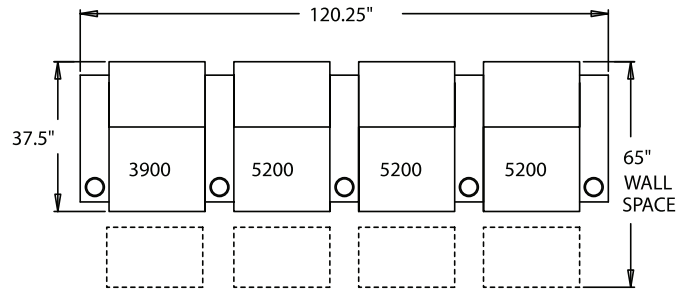

- **Wallaway®** - Fully reclines only inches away from the wall, allowing greater decorating flexibility and more efficient use of space.
- **TouchMotion®** - Easily reclines at the touch of a button.
- **PowerRecline®** - Effortlessly recline to your favorite position.
- **Pillow Top** - Finished with a plush pillow of soft padding for "sink-in" comfort.
- **Optional Mini ButtKicker®** - Silent sub-woofer in seat that allows viewers to feel powerful bass without excessive volume.
- **Cupholder** - Generously sized to hold most cans, bottles and drink cups. Decorative beveled rim for a finished look.
- **Optional Lighted Cupholder** - Lighted ring illuminates the cupholder from the inside.

45004 Configurations

4 Seat Straight

3 Seat Straight

4 Seat Straight

2 Seat Curved

3 Seat Curved

4 Seat Curved