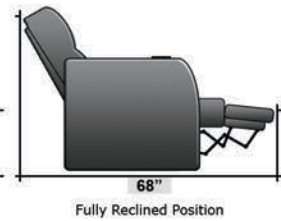

# SEATCRAFT VERONA

DIMENSIONS & CONFIGURATIONS

## Pieces & Dimensions

Distance from wall needed for full recline: 3"