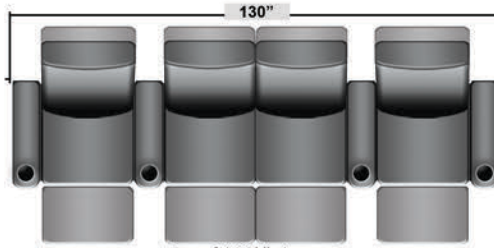

Popular Configurations

All information is accurate at time of publishing and is subject to change at anytime.

Seatcraft.com ©2012