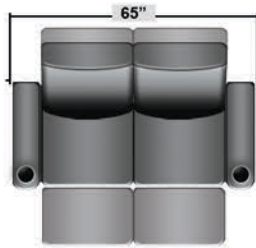

Popular Configurations

All information is accurate at time of publishing and is subject to change at anytime.

Seatcraft.com ©2012