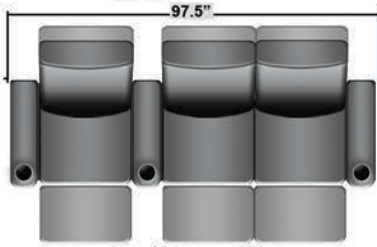

Popular Configurations

All information is accurate at time of publishing and is subject to change at anytime.

Seatcraft.com ©2012