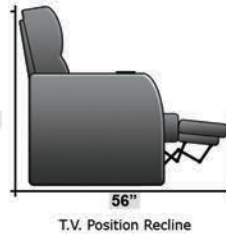

# SEATCRAFT VERONA

DIMENSIONS & CONFIGURATIONS

## Pieces & Dimensions

Distance from wall needed for full recline: 3"