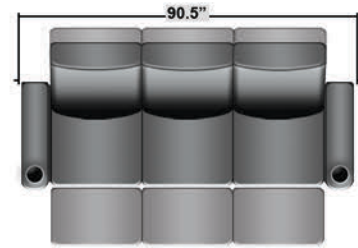

Popular Configurations

All information is accurate at time of publishing and is subject to change at anytime.

Seatcraft.com ©2012