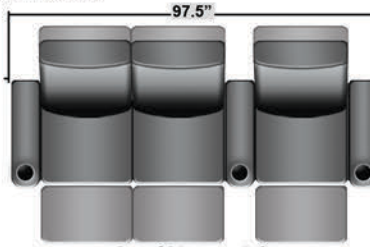

Popular Configurations

All information is accurate at time of publishing and is subject to change at anytime.

Seatcraft.com ©2012