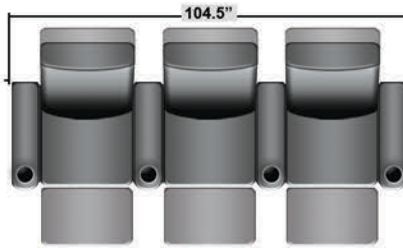

Popular Configurations

All information is accurate at time of publishing and is subject to change at anytime.

Seatcraft.com ©2012