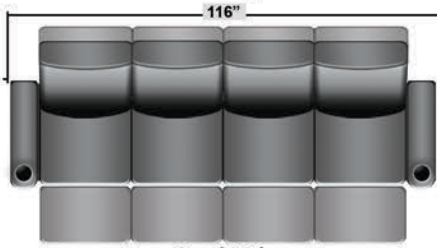

Popular Configurations

All information is accurate at time of publishing and is subject to change at anytime.

Seatcraft.com ©2012