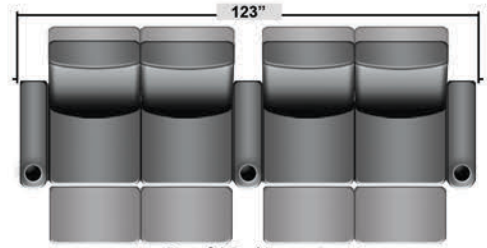

Popular Configurations

All information is accurate at time of publishing and is subject to change at anytime.

Seatcraft.com ©2012