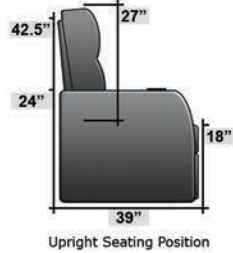

# SEATCRAFT VERONA

DIMENSIONS & CONFIGURATIONS

## Pieces & Dimensions

Distance from wall needed for full recline: 3"