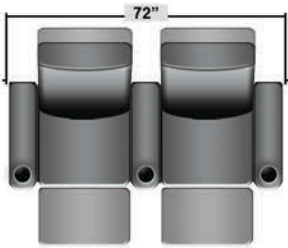

Popular Configurations

All information is accurate at time of publishing and is subject to change at anytime.

Seatcraft.com ©2012