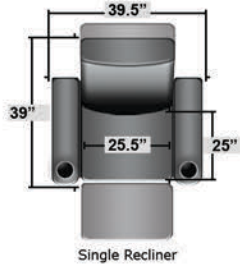

# SEATCRAFT VERONA

DIMENSIONS & CONFIGURATIONS

## Pieces & Dimensions

Distance from wall needed for full recline: 3"