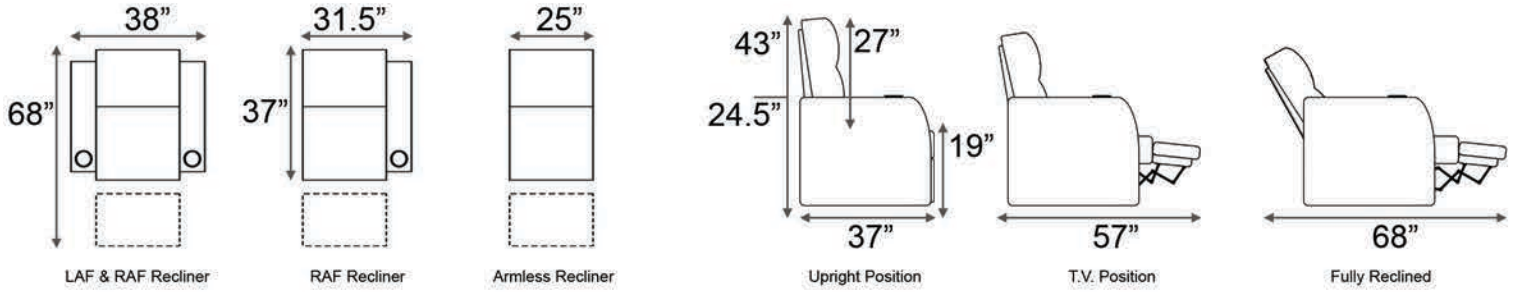

Distance from wall needed for full recline: 3"

Popular Configurations