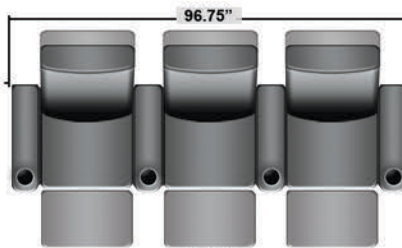

Pieces & Dimensions

Single Recliner

Upright Seating Position

T.V. Position Recline

Fully Reclined Position

Distance from wall needed for full recline: 3"

Popular Configurations

Row of 2

Row of 2 Loveseat

Row of 3

Row of 3 Sofa

Row of 3 Loveseat Right

Row of 3 Loveseat Left

Row of 4

Row of 4 Sofa

Row of 4 Middle Loveseat

Row of 4 Dual Loveseats

Row of 5

Row of 5 Sofa