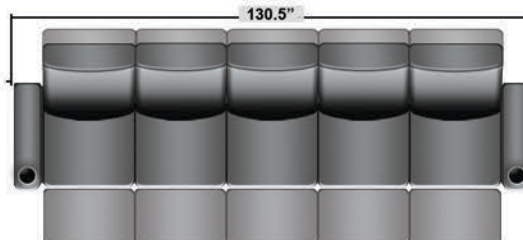

Pieces & Dimensions

Single Recliner

Upright Seating Position

T.V. Position Recline

Fully Reclined Position

Distance from wall needed for full recline: 3"

Popular Configurations

Row of 2

Row of 2 Loveseat

Row of 3

Row of 3 Sofa

Row of 3 Loveseat Right

Row of 3 Loveseat Left

Row of 4

Row of 4 Sofa

Row of 4 Middle Loveseat

Row of 4 Dual Loveseats

Row of 5

Row of 5 Sofa