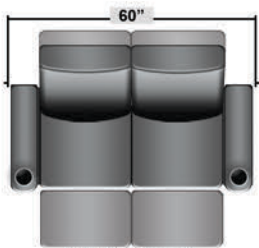

Pieces & Dimensions

Single Recliner

Upright Seating Position

T.V. Position Recline

Fully Reclined Position

Distance from wall needed for full recline: 3"

Popular Configurations

Row of 2

Row of 2 Loveseat

Row of 3

Row of 3 Sofa

Row of 3 Loveseat Right

Row of 3 Loveseat Left

Row of 4

Row of 4 Sofa

Row of 4 Middle Loveseat

Row of 4 Dual Loveseats

Row of 5

Row of 5 Sofa