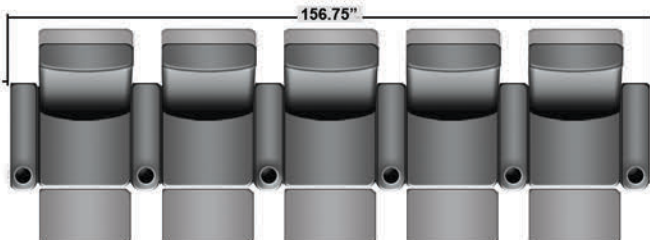

Pieces & Dimensions

Single Recliner

Upright Seating Position

T.V. Position Recline

Fully Reclined Position

Distance from wall needed for full recline: 3"

Popular Configurations

Row of 2

Row of 2 Loveseat

Row of 3

Row of 3 Sofa

Row of 3 Loveseat Right

Row of 3 Loveseat Left

Row of 4

Row of 4 Sofa

Row of 4 Middle Loveseat

Row of 4 Dual Loveseats

Row of 5

Row of 5 Sofa