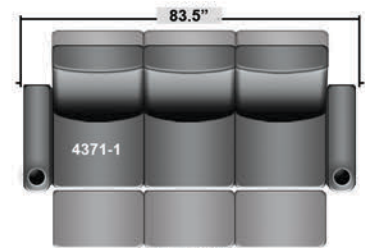

Pieces & Dimensions

Single Recliner

Upright Seating Position

T.V. Position Recline

Fully Reclined Position

Distance from wall needed for full recline: 3"

Popular Configurations

Row of 2

Row of 2 Loveseat

Row of 3

Row of 3 Sofa

Row of 3 Loveseat Right

Row of 3 Loveseat Left

Row of 4

Row of 4 Sofa

Row of 4 Middle Loveseat

Row of 4 Dual Loveseats

Row of 5

Row of 5 Sofa