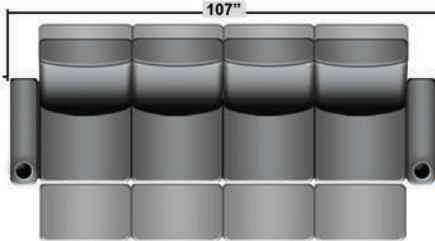

Pieces & Dimensions

Single Recliner

Upright Seating Position

T.V. Position Recline

Fully Reclined Position

Distance from wall needed for full recline: 3"

Popular Configurations

Row of 2

Row of 2 Loveseat

Row of 3

Row of 3 Sofa

Row of 3 Loveseat Right

Row of 3 Loveseat Left

Row of 4

Row of 4 Sofa

Row of 4 Middle Loveseat

Row of 4 Dual Loveseats

Row of 5

Row of 5 Sofa