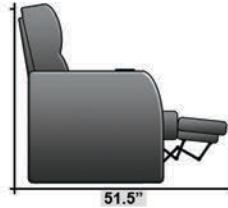

Pieces & Dimensions

Single Recliner

Upright Seating Position

T.V. Position Recline

Fully Reclined Position

Distance from wall needed for full recline: 3"

Popular Configurations

Row of 2

Row of 2 Loveseat

Row of 3

Row of 3 Sofa

Row of 3 Loveseat Right

Row of 3 Loveseat Left

Row of 4

Row of 4 Sofa

Row of 4 Middle Loveseat