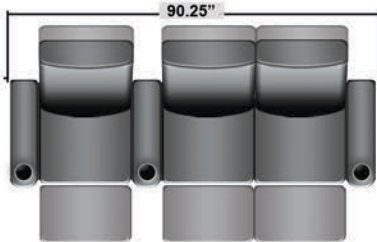

Pieces & Dimensions

Single Recliner

Upright Seating Position

T.V. Position Recline

Fully Reclined Position

Distance from wall needed for full recline: 3"

Popular Configurations

Row of 2

Row of 2 Loveseat

Row of 3

Row of 3 Sofa

Row of 3 Loveseat Right

Row of 3 Loveseat Left

Row of 4

Row of 4 Sofa

Row of 4 Middle Loveseat

Row of 4 Dual Loveseats

Row of 5

Row of 5 Sofa