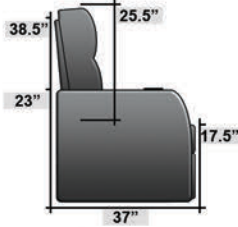

Pieces & Dimensions

Single Recliner

Upright Seating Position

T.V. Position Recline

Fully Reclined Position

Distance from wall needed for full recline: 3"

Popular Configurations

Row of 2

Row of 2 Loveseat

Row of 3

Row of 3 Sofa

Row of 3 Loveseat Right

Row of 3 Loveseat Left

Row of 4

Row of 4 Sofa

Row of 4 Middle Loveseat

Row of 4 Dual Loveseats

Row of 5

Row of 5 Sofa