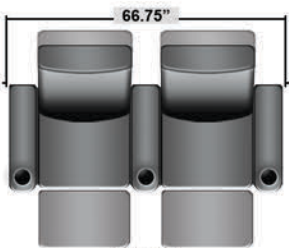

Pieces & Dimensions

Single Recliner

Upright Seating Position

T.V. Position Recline

Fully Reclined Position

Distance from wall needed for full recline: 3"

Popular Configurations

Row of 2

Row of 2 Loveseat

Row of 3

Row of 3 Sofa

Row of 3 Loveseat Right

Row of 3 Loveseat Left

Row of 4

Row of 4 Sofa

Row of 4 Middle Loveseat

Row of 4 Dual Loveseats

Row of 5

Row of 5 Sofa