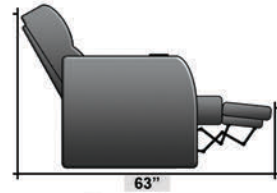

Pieces & Dimensions

Single Recliner

Upright Seating Position

T.V. Position Recline

Fully Reclined Position

Distance from wall needed for full recline: 3"

Popular Configurations

Row of 2

Row of 2 Loveseat

Row of 3

Row of 3 Sofa

Row of 3 Loveseat Right

Row of 3 Loveseat Left

Row of 4

Row of 4 Sofa

Row of 4 Middle Loveseat