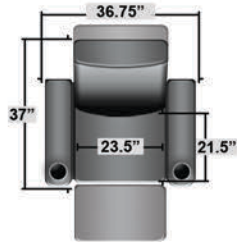

Pieces & Dimensions

Single Recliner

Upright Seating Position

T.V. Position Recline

Fully Reclined Position

Distance from wall needed for full recline: 3"

Popular Configurations

Row of 2

Row of 2 Loveseat

Row of 3

Row of 3 Sofa

Row of 3 Loveseat Right

Row of 3 Loveseat Left

Row of 4

Row of 4 Sofa

Row of 4 Middle Loveseat

Row of 4 Dual Loveseats

Row of 5

Row of 5 Sofa