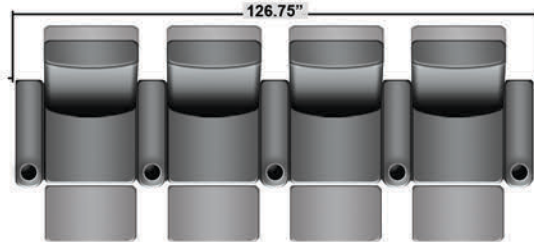

Pieces & Dimensions

Single Recliner

Upright Seating Position

T.V. Position Recline

Fully Reclined Position

Distance from wall needed for full recline: 3"

Popular Configurations

Row of 2

Row of 2 Loveseat

Row of 3

Row of 3 Sofa

Row of 3 Loveseat Right

Row of 3 Loveseat Left

Row of 4

Row of 4 Sofa

Row of 4 Middle Loveseat

Row of 4 Dual Loveseats

Row of 5

Row of 5 Sofa