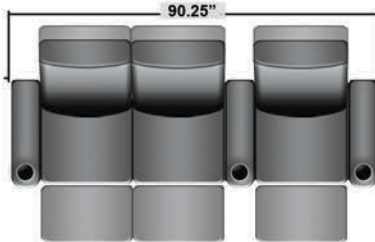

Pieces & Dimensions

Single Recliner

Upright Seating Position

T.V. Position Recline

Fully Reclined Position

Distance from wall needed for full recline: 3"

Popular Configurations

Row of 2

Row of 2 Loveseat

Row of 3

Row of 3 Sofa

Row of 3 Loveseat Right

Row of 3 Loveseat Left

Row of 4

Row of 4 Sofa

Row of 4 Middle Loveseat

Row of 4 Dual Loveseats

Row of 5

Row of 5 Sofa