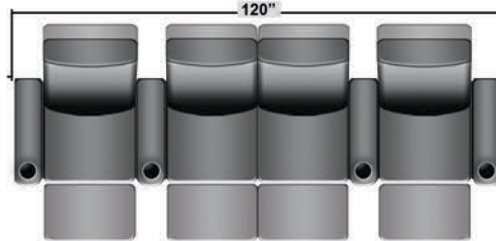

Pieces & Dimensions

Single Recliner

Upright Seating Position

T.V. Position Recline

Fully Reclined Position

Distance from wall needed for full recline: 3"

Popular Configurations

Row of 2

Row of 2 Loveseat

Row of 3

Row of 3 Sofa

Row of 3 Loveseat Right

Row of 3 Loveseat Left

Row of 4

Row of 4 Sofa

Row of 4 Middle Loveseat

Row of 4 Dual Loveseats

Row of 5

Row of 5 Sofa