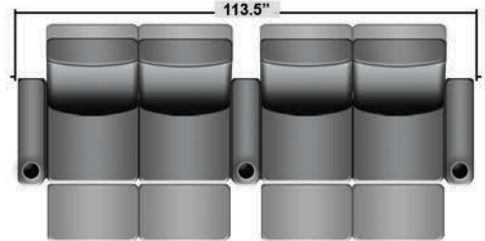

Pieces & Dimensions

Single Recliner

Upright Seating Position

T.V. Position Recline

Fully Reclined Position

Distance from wall needed for full recline: 3"

Popular Configurations

Row of 2

Row of 2 Loveseat

Row of 3

Row of 3 Sofa

Row of 3 Loveseat Right

Row of 3 Loveseat Left

Row of 4

Row of 4 Sofa

Row of 4 Middle Loveseat

Row of 4 Dual Loveseats

Row of 5

Row of 5 Sofa