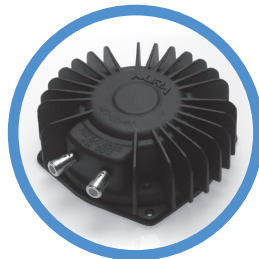

RF (radio frequency 2.4 GHz) transmitter plugs into home theater amplifier that will supply signal to all bass shaker units within 200 ft radius

50 watt (4 ohms) amplifier built into seat of chair

RF receiver built into seat of chair