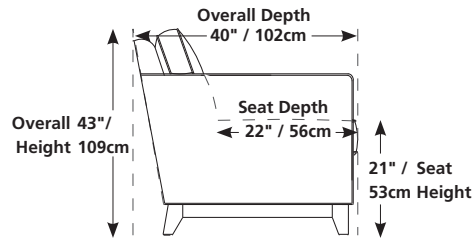

41927 / 46927 REWARD

Over 300 leathers and fabrics to choose from. Your choice...

Wallhugger – fully reclines with only 6" / 15cm wall clearance, allowing greater decorating flexibility and more efficient use of space.
 Single SKU overall depth in full recline = 69" / 175cm
 Configuration depths will vary

AVAILABLE WITH ALL SKUs
 (1, 2, 3, 4, 5, 6, 7, 8)

For SKU options, replace "R" with:
 E = power recline

Design • It • Yourself

37" x 69"
 94cm x 175cm
 1R – manual recliner

30" x 69"
 76cm x 175cm
 2R – manual LHF recliner

30" x 69"
 76cm x 175cm
 3R – manual RHF recliner

46" x 69"
 117cm x 175cm
 4R – manual loveseat armless recliner

45" x 69"
 114cm x 175cm
 5R – manual LHF recliner with RHF wedge arm

45" x 69"
 114cm x 175cm
 6R – manual RHF recliner with LHF wedge arm

75" x 71"
 191cm x 180cm
 5R/3R

97" x 69"
 246cm x 175cm
 1R/3R/3R

111" x 74"
 282cm x 188cm
 5R/7R/3R

127" x 69"
 323cm x 175cm
 1R/3R/3R/3R

147" x 79"
 373cm x 201cm
 5R/7R/7R/3R

120" x 69"
 305cm x 175cm
 1R/8R/8R/1R