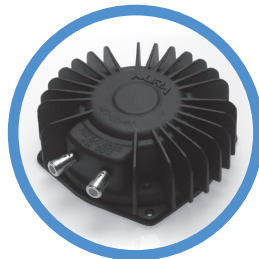

Features...

Easy to clean removable cup holder on every arm (color options available)

Wall hugger design that needs only 6 inches of wall clearance

Also available...

Wireless Bass Shaker System that creates the sensation of being part of the movie, providing the ultimate in Home Theater experience.

RF (radio frequency 2.4 GHz) transmitter plugs into home theater amplifier that will supply signal to all bass shaker units within 200 ft radius

50 watt (4 ohms) amplifier built into seat of chair

RF receiver built into seat of chair