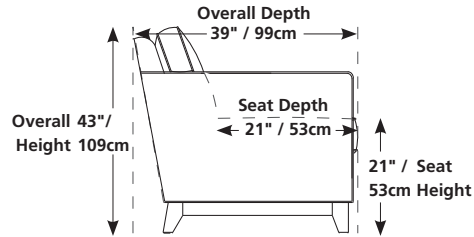

41917 / 46917 CODA

Over 300 leathers and fabrics to choose from. Your choice...

Wallhugger – fully reclines with only 6" / 15cm wall clearance, allowing greater decorating flexibility and more efficient use of space.
 Single SKU overall depth in full recline = 66" / 168cm
 Configuration depths will vary

Design • It • Yourself

AVAILABLE WITH ALL SKUS (1, 2, 3, 5, 6, 7, 8)

For SKU options, replace "R" with:
 E = power recline
 W = manual with wireless bass shaker
 L = power with wireless bass shaker

39" x 66"
99cm x 168cm
1R – manual recliner

32" x 66"
81cm x 168cm
2R – manual LHF recliner

32" x 66"
81cm x 168cm
3R – manual RHF recliner

46" x 66"
117cm x 168cm
5R – manual LHF recliner with RHF wedge arm

46" x 66"
117cm x 168cm
6R – manual RHF recliner with LHF wedge arm

39" x 66"
99cm x 168cm
7R – manual RHF wedge arm recliner

25" x 66"
64cm x 168cm
8R – manual armless recliner

71" x 66"
180cm x 168cm
1R/3R

78" x 68"
198cm x 173cm
5R/3R

103" x 66"
262cm x 168cm
1R/3R/3R

116" x 71"
295cm x 180cm
5R/7R/3R