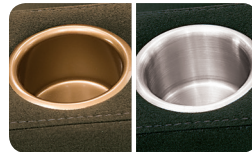

Extra Tray Table

49001-TT-000A00

Compatible with all pieces that have been ordered with a table

5E LHF Arm, RHF Wedge, Power Recliner / 7E RHF Wedge, Power Recliner / 3E RHF Arm, Power Recliner

OPTIONS

LED Lights & Cupholders - Provides a gentle glow for safe movement and finding your beverage in the dark.

Table - Keep it handy on the removable tray table.

Cupholders - Choice of Antique or Stainless Steel.

Wireless Bass Shaker - Feel the sound with an acclaimed low-frequency audio transducer.

41952 / 46952 ELITE