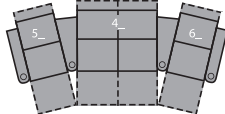

1R Manual Recliner
1E Power Recliner
36 x 39 x 44"
91 x 99 x 111cm
IA: 24" / 60cm

2R LHF Arm, Manual Recliner
2E LHF Arm, Power Recliner
30 x 39 x 44"
76 x 99 x 111cm

3R RHF Arm, Manual Recliner
3E RHF Arm, Power Recliner
30 x 39 x 44"
76 x 99 x 111cm

6R RHF Arm, LHF Wedge, Manual Recliner
6E RHF Arm, LHF Wedge, Power Recliner
42 x 39 x 44"
106 x 99 x 111cm
IA: 24" / 60cm

7R RHF Wedge, Manual Recliner
7E RHF Wedge, Power Recliner
35 x 39 x 44"
90 x 99 x 111cm

2 Seats Straight (1_/3_)
66 x 67" / 166 x 169cm

2 Seats Curved (5_/3_)
71 x 69" / 180 x 174cm

3 Seats Straight (1_/3_/3_)
95 x 67" / 242 x 169cm

3 Seats Curved (5_/7_/3_)
106 x 71" / 268 x 180cm

4 Seats Straight (1_/3_/3_/3_)
125 x 67" / 318 x 169cm

4 Seats Curved (5_/7_/7_/3_)
139 x 75" / 354 x 191cm

4 Seats Straight (1_/4_/1_)
119 x 67" / 302 x 169cm

4 Seats Curved (5_/4_/6_)
129 x 71" / 328 x 181cm