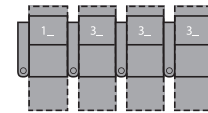

1R Manual Recliner
1E Power Recliner
36 x 39 x 44"
91 x 99 x 111cm
IA: 24" / 60cm

2R LHF Arm, Manual Recliner
2E LHF Arm, Power Recliner
30 x 39 x 44"
76 x 99 x 111cm

3R RHF Arm, Manual Recliner
3E RHF Arm, Power Recliner
30 x 39 x 44"
76 x 99 x 111cm

6R RHF Arm, LHF Wedge, Manual Recliner
6E RHF Arm, LHF Wedge, Power Recliner
42 x 39 x 44"
106 x 99 x 111cm
IA: 24" / 60cm

7R RHF Wedge, Manual Recliner
7E RHF Wedge, Power Recliner
35 x 39 x 44"
90 x 99 x 111cm

2 Seats Straight (1_/3_)
66 x 67" / 166 x 169cm

2 Seats Curved (5_/3_)
71 x 69" / 180 x 174cm

3 Seats Straight (1_/3_/3_)
95 x 67" / 242 x 169cm

3 Seats Curved (5_/7_/3_)
106 x 71" / 268 x 180cm

4 Seats Straight (1_/3_/3_/3_)
125 x 67" / 318 x 169cm

4 Seats Curved (5_/7_/7_/3_)
139 x 75" / 354 x 191cm

4 Seats Straight (1_/4_/1_)
119 x 67" / 302 x 169cm

4 Seats Curved (5_/4_/6_)
129 x 71" / 328 x 181cm