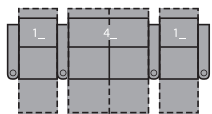

1R Manual Recliner
1E Power Recliner
36 x 39 x 44"
91 x 99 x 111cm
IA: 24" / 60cm

2R LHF Arm, Manual Recliner
2E LHF Arm, Power Recliner
30 x 39 x 44"
76 x 99 x 111cm

3R RHF Arm, Manual Recliner
3E RHF Arm, Power Recliner
30 x 39 x 44"
76 x 99 x 111cm

6R RHF Arm, LHF Wedge, Manual Recliner
6E RHF Arm, LHF Wedge, Power Recliner
42 x 39 x 44"
106 x 99 x 111cm
IA: 24" / 60cm

7R RHF Wedge, Manual Recliner
7E RHF Wedge, Power Recliner
35 x 39 x 44"
90 x 99 x 111cm

2 Seats Straight (1_/3_)
66 x 67" / 166 x 169cm

2 Seats Curved (5_/3_)
71 x 69" / 180 x 174cm

3 Seats Straight (1_/3_/3_)
95 x 67" / 242 x 169cm

3 Seats Curved (5_/7_/3_)
106 x 71" / 268 x 180cm

4 Seats Straight (1_/3_/3_/3_)
125 x 67" / 318 x 169cm

4 Seats Curved (5_/7_/7_/3_)
139 x 75" / 354 x 191cm

4 Seats Straight (1_/4_/1_)
119 x 67" / 302 x 169cm

4 Seats Curved (5_/4_/6_)
129 x 71" / 328 x 181cm