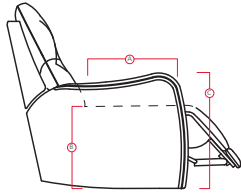

Printed in Canada 06 /13

PALLISER[®]
My Home, My Style, My Way[™]

41952 / 46952 ELITE

PALLISER[®]
My Home, My Style, My Way™

DIMENSIONS SHOWN AS WIDTH X DEPTH X HEIGHT.
SPECIFICATIONS ARE CORRECT AT TIME OF PRINTING AND ARE SUBJECT TO CHANGE WITHOUT NOTICE.
LHF – LEFT HAND FACING RHF – RIGHT HAND FACING IA – INSIDE ARM TO INSIDE ARM

- A Seat Depth 22" / 56cm
- B Seat Height 21" / 53cm
- C Arm Height 26" / 66cm

Options

- > LED
- > Tray table
- > Cupholder
- > Wireless Bass Shaker

Accessories

- > Battery pack
- > Tablet holder
- > Extra tray table
- > Battery Y cable