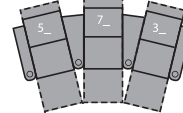

1R Manual Recliner
1E Power Recliner
36 x 39 x 44"
91 x 99 x 111cm
IA: 24" / 60cm

2R LHF Arm, Manual Recliner
2E LHF Arm, Power Recliner
30 x 39 x 44"
76 x 99 x 111cm

3R RHF Arm, Manual Recliner
3E RHF Arm, Power Recliner
30 x 39 x 44"
76 x 99 x 111cm

6R RHF Arm, LHF Wedge, Manual Recliner
6E RHF Arm, LHF Wedge, Power Recliner
42 x 39 x 44"
106 x 99 x 111cm
IA: 24" / 60cm

7R RHF Wedge, Manual Recliner
7E RHF Wedge, Power Recliner
35 x 39 x 44"
90 x 99 x 111cm

8R Armless Manual Recliner
8E Armless Power Recliner
24 x 39 x 44"
60 x 99 x 111cm

9R RHF Wedge, Manual Recliner
9E RHF Wedge, Power Recliner
35 x 39 x 44"
90 x 99 x 111cm

For more information, go to palliser.com/surroundhts

2 Seats Straight (1_/3_)
66 x 67" / 166 x 169cm

2 Seats Curved (5_/3_)
71 x 69" / 180 x 174cm

3 Seats Straight (1_/3_/3_)
95 x 67" / 242 x 169cm

3 Seats Curved (5_/7_/3_)
106 x 71" / 268 x 180cm

4 Seats Straight (1_/3_/3_/3_)
125 x 67" / 318 x 169cm