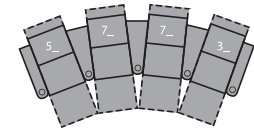

1R Manual Recliner
1E Power Recliner
36 x 39 x 44"
91 x 99 x 111cm
IA: 24" / 60cm

2R LHF Arm, Manual Recliner
2E LHF Arm, Power Recliner
30 x 39 x 44"
76 x 99 x 111cm

3R RHF Arm, Manual Recliner
3E RHF Arm, Power Recliner
30 x 39 x 44"
76 x 99 x 111cm

6R RHF Arm, LHF Wedge, Manual Recliner
6E RHF Arm, LHF Wedge, Power Recliner
42 x 39 x 44"
106 x 99 x 111cm
IA: 24" / 60cm

7R RHF Wedge, Manual Recliner
7E RHF Wedge, Power Recliner
35 x 39 x 44"
90 x 99 x 111cm

2 Seats Straight (1_/3_)
66 x 67" / 166 x 169cm

2 Seats Curved (5_/3_)
71 x 69" / 180 x 174cm

3 Seats Straight (1_/3_/3_)
95 x 67" / 242 x 169cm

3 Seats Curved (5_/7_/3_)
106 x 71" / 268 x 180cm

4 Seats Straight (1_/3_/3_/3_)
125 x 67" / 318 x 169cm

4 Seats Curved (5_/7_/7_/3_)
139 x 75" / 354 x 191cm

4 Seats Straight (1_/4_/1_)
119 x 67" / 302 x 169cm

4 Seats Curved (5_/4_/6_)
129 x 71" / 328 x 181cm