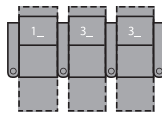

1R Manual Recliner
1E Power Recliner
36 x 39 x 44"
91 x 99 x 111cm
IA: 24" / 60cm

2R LHF Arm, Manual Recliner
2E LHF Arm, Power Recliner
30 x 39 x 44"
76 x 99 x 111cm

3R RHF Arm, Manual Recliner
3E RHF Arm, Power Recliner
30 x 39 x 44"
76 x 99 x 111cm

6R RHF Arm, LHF Wedge, Manual Recliner
6E RHF Arm, LHF Wedge, Power Recliner
42 x 39 x 44"
106 x 99 x 111cm
IA: 24" / 60cm

7R RHF Wedge, Manual Recliner
7E RHF Wedge, Power Recliner
35 x 39 x 44"
90 x 99 x 111cm

8R Armless Manual Recliner
8E Armless Power Recliner
24 x 39 x 44"
60 x 99 x 111cm

9R RHF Wedge, Manual Recliner
9E RHF Wedge, Power Recliner
35 x 39 x 44"
90 x 99 x 111cm

For more information, go to palliser.com/surroundhts

2 Seats Straight (1_/3_)
66 x 67" / 166 x 169cm

2 Seats Curved (5_/3_)
71 x 69" / 180 x 174cm

3 Seats Straight (1_/3_/3_)
95 x 67" / 242 x 169cm

3 Seats Curved (5_/7_/3_)
106 x 71" / 268 x 180cm

4 Seats Straight (1_/3_/3_/3_)
125 x 67" / 318 x 169cm