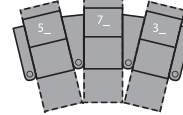

1R Manual Recliner
1E Power Recliner
38 x 42 x 42"
97 x 106 x 108cm
IA: 25" / 64cm

2R LHF Arm, Manual Recliner
2E LHF Arm, Power Recliner
32 x 42 x 42"
80 x 106 x 108cm

3R RHF Arm, Manual Recliner
3E RHF Arm, Power Recliner
32 x 42 x 42"
80 x 106 x 108cm

6R RHF Arm, LHF Wedge, Manual Recliner
6E RHF Arm, LHF Wedge, Power Recliner
46 x 42 x 42"
116 x 106 x 108cm
IA: 25" / 64cm

7R RHF Wedge, Manual Recliner
7E RHF Wedge, Power Recliner
39 x 42 x 42"
99 x 106 x 108 cm

8R Armless Manual Recliner
8E Armless Power Recliner
25 x 42 x 42"
64 x 106 x 108cm

9R RHF Wedge, Manual Recliner
9E RHF Wedge, Power Recliner
39 x 42 x 42"
99 x 106 x 108cm

For more information, go to palliser.com/surroundhts

2 Seats Straight (1_/_3_)
70 x 64" / 177 x 162cm

2 Seats Curved (5_/_3_)
77 x 66" / 196 x 168cm

3 Seats Straight (1_/_3_/_3_)
101 x 64" / 257 x 162cm

3 Seats Curved (5_/_7_/_3_)
115 x 69" / 292 x 176cm

4 Seats Straight (1_/_3_/_3_/_3_)
133 x 64" / 337 x 162cm