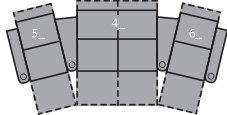

1R Manual Recliner
1E Power Recliner
38 x 42 x 42"
97 x 106 x 108cm
IA: 25" / 64cm

2R LHF Arm, Manual Recliner
2E LHF Arm, Power Recliner
32 x 42 x 42"
80 x 106 x 108cm

3R RHF Arm, Manual Recliner
3E RHF Arm, Power Recliner
32 x 42 x 42"
80 x 106 x 108cm

6R RHF Arm, LHF Wedge, Manual Recliner
6E RHF Arm, LHF Wedge, Power Recliner
46 x 42 x 42"
116 x 106 x 108cm
IA: 25" / 64cm

7R RHF Wedge, Manual Recliner
7E RHF Wedge, Power Recliner
39 x 42 x 42"
99 x 106 x 108 cm

2 Seats Straight (1_/_3_)
70 x 64" / 177 x 162cm

2 Seats Curved (5_/_3_)
77 x 66" / 196 x 168cm

3 Seats Straight (1_/_3_/_3_)
101 x 64" / 257 x 162cm

3 Seats Curved (5_/_7_/_3_)
115 x 69" / 292 x 176cm

4 Seats Straight (1_/_3_/_3_/_3_)
133 x 64" / 337 x 162cm

4 Seats Curved (5_/_7_/_7_/_3_)
152 x 75" / 385 x 189cm

4 Seats Straight (1_/_4_/_1_)
126 x 64" / 321 x 162cm

4 Seats Curved (5_/_4_/_6_)
140 x 69" / 356 x 176cm