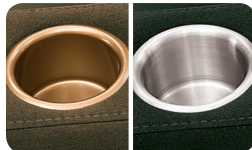

entertainment seating

ACCESSORIES (SOLD SEPARATELY)

Battery Pack

49001-BP-000A00

Compatible with all power pieces (one per piece)

5R LHF Arm, RHF Wedge, Manual Recliner / 7R RHF Wedge, Manual Recliner / 3R RHF Arm, Manual Recliner

STYLE FEATURES

Sliding Arm - Cover up your cupholders for a clean look and more usable space.

OPTIONS

Cupholders - Choice of Antique or Stainless Steel.

Wireless Bass Shaker - Feel the sound with an acclaimed low-frequency audio transducer.