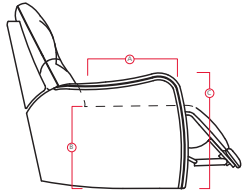

DIMENSIONS SHOWN AS WIDTH X DEPTH X HEIGHT.
SPECIFICATIONS ARE CORRECT AT TIME OF PRINTING AND ARE SUBJECT TO CHANGE WITHOUT NOTICE.
LHF – LEFT HAND FACING RHF – RIGHT HAND FACING IA – INSIDE ARM TO INSIDE ARM

- A Seat Depth 23" / 58cm
- B Seat Height 22" / 56cm
- C Arm Height 26" / 66cm

Features

> Sliding arm

Options

- > Cupholder
- > Wireless Bass Shaker
- > Foot options

Accessories

- > Battery pack
- > Battery Y cable