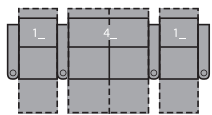

1R Manual Recliner
1E Power Recliner
38 x 42 x 42"
97 x 106 x 108cm
IA: 25" / 64cm

2R LHF Arm, Manual Recliner
2E LHF Arm, Power Recliner
32 x 42 x 42"
80 x 106 x 108cm

3R RHF Arm, Manual Recliner
3E RHF Arm, Power Recliner
32 x 42 x 42"
80 x 106 x 108cm

6R RHF Arm, LHF Wedge, Manual Recliner
6E RHF Arm, LHF Wedge, Power Recliner
46 x 42 x 42"
116 x 106 x 108cm
IA: 25" / 64cm

7R RHF Wedge, Manual Recliner
7E RHF Wedge, Power Recliner
39 x 42 x 42"
99 x 106 x 108 cm

2 Seats Straight (1_/_3_)
70 x 64" / 177 x 162cm

2 Seats Curved (5_/_3_)
77 x 66" / 196 x 168cm

3 Seats Straight (1_/_3_/_3_)
101 x 64" / 257 x 162cm

3 Seats Curved (5_/_7_/_3_)
115 x 69" / 292 x 176cm

4 Seats Straight (1_/_3_/_3_/_3_)
133 x 64" / 337 x 162cm

4 Seats Curved (5_/_7_/_7_/_3_)
152 x 75" / 385 x 189cm

4 Seats Straight (1_/_4_/_1_)
126 x 64" / 321 x 162cm

4 Seats Curved (5_/_4_/_6_)
140 x 69" / 356 x 176cm