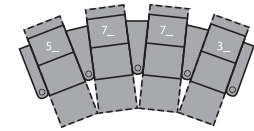

1R Manual Recliner
1E Power Recliner
38 x 42 x 42"
97 x 106 x 108cm
IA: 25" / 64cm

2R LHF Arm, Manual Recliner
2E LHF Arm, Power Recliner
32 x 42 x 42"
80 x 106 x 108cm

3R RHF Arm, Manual Recliner
3E RHF Arm, Power Recliner
32 x 42 x 42"
80 x 106 x 108cm

6R RHF Arm, LHF Wedge, Manual Recliner
6E RHF Arm, LHF Wedge, Power Recliner
46 x 42 x 42"
116 x 106 x 108cm
IA: 25" / 64cm

7R RHF Wedge, Manual Recliner
7E RHF Wedge, Power Recliner
39 x 42 x 42"
99 x 106 x 108 cm

2 Seats Straight (1_/_3_)
70 x 64" / 177 x 162cm

2 Seats Curved (5_/_3_)
77 x 66" / 196 x 168cm

3 Seats Straight (1_/_3_/_3_)
101 x 64" / 257 x 162cm

3 Seats Curved (5_/_7_/_3_)
115 x 69" / 292 x 176cm

4 Seats Straight (1_/_3_/_3_/_3_)
133 x 64" / 337 x 162cm

4 Seats Curved (5_/_7_/_7_/_3_)
152 x 75" / 385 x 189cm

4 Seats Straight (1_/_4_/_1_)
126 x 64" / 321 x 162cm

4 Seats Curved (5_/_4_/_6_)
140 x 69" / 356 x 176cm