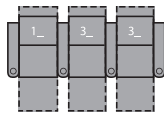

1R Manual Recliner
1E Power Recliner
38 x 42 x 42"
97 x 106 x 108cm
IA: 25" / 64cm

2R LHF Arm, Manual Recliner
2E LHF Arm, Power Recliner
32 x 42 x 42"
80 x 106 x 108cm

3R RHF Arm, Manual Recliner
3E RHF Arm, Power Recliner
32 x 42 x 42"
80 x 106 x 108cm

6R RHF Arm, LHF Wedge, Manual Recliner
6E RHF Arm, LHF Wedge, Power Recliner
46 x 42 x 42"
116 x 106 x 108cm
IA: 25" / 64cm

7R RHF Wedge, Manual Recliner
7E RHF Wedge, Power Recliner
39 x 42 x 42"
99 x 106 x 108 cm

8R Armless Manual Recliner
8E Armless Power Recliner
25 x 42 x 42"
64 x 106 x 108cm

9R RHF Wedge, Manual Recliner
9E RHF Wedge, Power Recliner
39 x 42 x 42"
99 x 106 x 108cm

For more information, go to palliser.com/surroundhts

2 Seats Straight (1_/_3_)
70 x 64" / 177 x 162cm

2 Seats Curved (5_/_3_)
77 x 66" / 196 x 168cm

3 Seats Straight (1_/_3_/_3_)
101 x 64" / 257 x 162cm

3 Seats Curved (5_/_7_/_3_)
115 x 69" / 292 x 176cm

4 Seats Straight (1_/_3_/_3_/_3_)
133 x 64" / 337 x 162cm