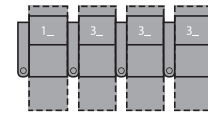

1R Manual Recliner
1E Power Recliner
38 x 42 x 42"
97 x 106 x 108cm
IA: 25" / 64cm

2R LHF Arm, Manual Recliner
2E LHF Arm, Power Recliner
32 x 42 x 42"
80 x 106 x 108cm

3R RHF Arm, Manual Recliner
3E RHF Arm, Power Recliner
32 x 42 x 42"
80 x 106 x 108cm

6R RHF Arm, LHF Wedge, Manual Recliner
6E RHF Arm, LHF Wedge, Power Recliner
46 x 42 x 42"
116 x 106 x 108cm
IA: 25" / 64cm

7R RHF Wedge, Manual Recliner
7E RHF Wedge, Power Recliner
39 x 42 x 42"
99 x 106 x 108 cm

2 Seats Straight (1_/_3_)
70 x 64" / 177 x 162cm

2 Seats Curved (5_/_3_)
77 x 66" / 196 x 168cm

3 Seats Straight (1_/_3_/_3_)
101 x 64" / 257 x 162cm

3 Seats Curved (5_/_7_/_3_)
115 x 69" / 292 x 176cm

4 Seats Straight (1_/_3_/_3_/_3_)
133 x 64" / 337 x 162cm

4 Seats Curved (5_/_7_/_7_/_3_)
152 x 75" / 385 x 189cm

4 Seats Straight (1_/_4_/_1_)
126 x 64" / 321 x 162cm

4 Seats Curved (5_/_4_/_6_)
140 x 69" / 356 x 176cm