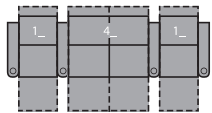

4 Seats Straight (1_/_4_/_1_)
119 x 67" / 302 x 170cm