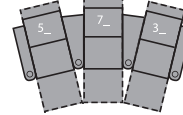

1R Manual Recliner
1E Power Recliner
36 x 39 x 42"
92 x 99 x 106cm
IA: 23" / 59cm

2R LHF Arm, Manual Recliner
2E LHF Arm, Power Recliner
30 x 39 x 42"
75 x 99 x 106cm

3R RHF Arm, Manual Recliner
3E RHF Arm, Power Recliner
30 x 39 x 43"
75 x 99 x 106cm

8R Armless Manual Recliner
8E Armless Power Recliner
23 x 39 x 42"
59 x 99 x 106cm

9R RHF Wedge, Manual Recliner
9E RHF Wedge, Power Recliner
36 x 39 x 42"
91 x 99 x 106cm

51 Sofa Recliner
83 x 39 x 42"
210 x 99 x 106cm
IA: 70" / 177cm

For more information, go to palliser.com/surroundhts

2 Seats Straight (1_/_3_)
67 x 67" / 167 x 170cm

2 Seats Curved (5_/_3_)
72 x 69" / 182 x 175cm

3 Seats Straight (1_/_3_/_3_)
96 x 67" / 243 x 170cm

3 Seats Curved (5_/_7_/_3_)
107 x 71" / 271 x 181cm

4 Seats Straight (1_/_3_/_3_/_3_)
125 x 67" / 318 x 170cm

4 Seats Curved (5_/_7_/_7_/_3_)
141 x 76" / 357 x 192cm

4 Seats Straight (1_/_4_/_1_)
119 x 67" / 302 x 170cm

4 Seats Curved (5_/_4_/_6_)
130 x 72" / 330 x 182cm