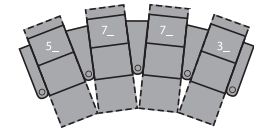

6R RHF Arm, LHF Wedge, Manual Recliner
6E RHF Arm, LHF Wedge, Power Recliner
42 x 39 x 42"
107 x 99 x 106cm
IA: 23" / 59cm

7R RHF Wedge, Manual Recliner
7E RHF Wedge, Power Recliner
36 x 39 x 42"
91 x 99 x 106cm

8R Armless Manual Recliner
8E Armless Power Recliner
23 x 39 x 42"
59 x 99 x 106cm

9R RHF Wedge, Manual Recliner
9E RHF Wedge, Power Recliner
36 x 39 x 42"
91 x 99 x 106cm

51 Sofa Recliner
83 x 39 x 42"
210 x 99 x 106cm
IA: 70" / 177cm

For more information, go to palliser.com/surroundhts

2 Seats Straight (1_/_3_)
67 x 67" / 167 x 170cm

2 Seats Curved (5_/_3_)
72 x 69" / 182 x 175cm

3 Seats Straight (1_/_3_/_3_)
96 x 67" / 243 x 170cm

3 Seats Curved (5_/_7_/_3_)
107 x 71" / 271 x 181cm

4 Seats Straight (1_/_3_/_3_/_3_)
125 x 67" / 318 x 170cm

4 Seats Curved (5_/_7_/_7_/_3_)
141 x 76" / 357 x 192cm

4 Seats Straight (1_/_4_/_1_)
119 x 67" / 302 x 170cm

4 Seats Curved (5_/_4_/_6_)
130 x 72" / 330 x 182cm