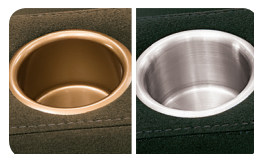

ACCESSORIES (SOLD SEPARATELY)

Battery Pack

49001-BP-000A00

Compatible with all power pieces (one per piece)

1R Manual Recliner / 3R RHF Arm, Manual Recliner / 3R RHF Arm, Manual Recliner

OPTIONS

LED Lights & Cupholders - Provides a gentle glow for safe movement and finding your beverage in the dark.

41920 / 46920 PACIFICO

DIMENSIONS SHOWN AS WIDTH X DEPTH X HEIGHT.
SPECIFICATIONS ARE CORRECT AT TIME OF PRINTING AND ARE SUBJECT TO CHANGE WITHOUT NOTICE.
LHF – LEFT HAND FACING RHF – RIGHT HAND FACING IA – INSIDE ARM TO INSIDE ARM