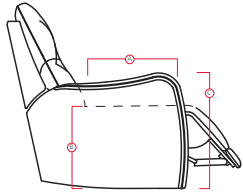

41920 / 46920 PACIFICO

DIMENSIONS SHOWN AS WIDTH X DEPTH X HEIGHT.
SPECIFICATIONS ARE CORRECT AT TIME OF PRINTING AND ARE SUBJECT TO CHANGE WITHOUT NOTICE.
LHF – LEFT HAND FACING RHF – RIGHT HAND FACING IA – INSIDE ARM TO INSIDE ARM

- A Seat Depth 22" / 56cm
- B Seat Height 21" / 53cm
- C Arm Height 26" / 66cm

Options

- > LED
- > Cupholder
- > Wireless Bass Shaker

Accessories

- > Battery pack
- > Battery Y cable

- > Chaise styling
- > High resilience seat foam
- > Hardwood, softwood and engineered wood products; all joints pinned & glued for uniformity & strength
- > Back: 11 or 12 gauge sinuous springs
- > Seat: 8 gauge sinuous wire springs
- > Back fill: blown fibre
- > Toggle switch for power operation

4 Seats Straight (1_/_3_/_3_/_3_)
125 x 67" / 318 x 170cm

4 Seats Curved (5_/_7_/_7_/_3_)
141 x 76" / 357 x 192cm

4 Seats Straight (1_/_4_/_1_)
119 x 67" / 302 x 170cm

4 Seats Curved (5_/_4_/_6_)
130 x 72" / 330 x 182cm