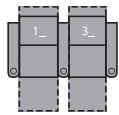

2 Seats Straight (1_/_3_)
67 x 67" / 167 x 170cm