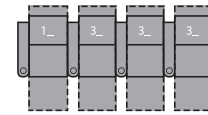

1R Manual Recliner
1E Power Recliner
36 x 39 x 42"
92 x 99 x 106cm
IA: 23" / 59cm

2R LHF Arm, Manual Recliner
2E LHF Arm, Power Recliner
30 x 39 x 42"
75 x 99 x 106cm

3R RHF Arm, Manual Recliner
3E RHF Arm, Power Recliner
30 x 39 x 43"
75 x 99 x 106cm

6R RHF Arm, LHF Wedge, Manual Recliner
6E RHF Arm, LHF Wedge, Power Recliner
42 x 39 x 42"
107 x 99 x 106cm
IA: 23" / 59cm

7R RHF Wedge, Manual Recliner
7E RHF Wedge, Power Recliner
36 x 39 x 42"
91 x 99 x 106cm

8R Armless Manual Recliner
8E Armless Power Recliner
23 x 39 x 42"
59 x 99 x 106cm

9R RHF Wedge, Manual Recliner
9E RHF Wedge, Power Recliner
36 x 39 x 42"
91 x 99 x 106cm

51 Sofa Recliner
83 x 39 x 42"
210 x 99 x 106cm
IA: 70" / 177cm

For more information, go to palliser.com/surroundhts

2 Seats Straight (1_/_3_)
67 x 67" / 167 x 170cm

2 Seats Curved (5_/_3_)
72 x 69" / 182 x 175cm

3 Seats Straight (1_/_3_/_3_)
96 x 67" / 243 x 170cm

3 Seats Curved (5_/_7_/_3_)
107 x 71" / 271 x 181cm