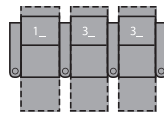

1R Manual Recliner
1E Power Recliner
36 x 39 x 42"
92 x 99 x 106cm
IA: 23" / 59cm

2R LHF Arm, Manual Recliner
2E LHF Arm, Power Recliner
30 x 39 x 42"
75 x 99 x 106cm

3R RHF Arm, Manual Recliner
3E RHF Arm, Power Recliner
30 x 39 x 43"
75 x 99 x 106cm

6R RHF Arm, LHF Wedge, Manual Recliner
6E RHF Arm, LHF Wedge, Power Recliner
42 x 39 x 42"
107 x 99 x 106cm
IA: 23" / 59cm

7R RHF Wedge, Manual Recliner
7E RHF Wedge, Power Recliner
36 x 39 x 42"
91 x 99 x 106cm

8R Armless Manual Recliner
8E Armless Power Recliner
23 x 39 x 42"
59 x 99 x 106cm

9R RHF Wedge, Manual Recliner
9E RHF Wedge, Power Recliner
36 x 39 x 42"
91 x 99 x 106cm

51 Sofa Recliner
83 x 39 x 42"
210 x 99 x 106cm
IA: 70" / 177cm

For more information, go to palliser.com/surroundhts

2 Seats Straight (1_/_3_)
67 x 67" / 167 x 170cm

2 Seats Curved (5_/_3_)
72 x 69" / 182 x 175cm

3 Seats Straight (1_/_3_/_3_)
96 x 67" / 243 x 170cm

3 Seats Curved (5_/_7_/_3_)
107 x 71" / 271 x 181cm