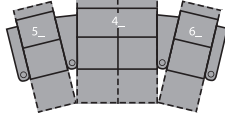

1R Manual Recliner
1E Power Recliner
36 x 39 x 42"
92 x 99 x 106cm
IA: 23" / 59cm

2R LHF Arm, Manual Recliner
2E LHF Arm, Power Recliner
30 x 39 x 42"
75 x 99 x 106cm

3R RHF Arm, Manual Recliner
3E RHF Arm, Power Recliner
30 x 39 x 43"
75 x 99 x 106cm

8R Armless Manual Recliner
8E Armless Power Recliner
23 x 39 x 42"
59 x 99 x 106cm

9R RHF Wedge, Manual Recliner
9E RHF Wedge, Power Recliner
36 x 39 x 42"
91 x 99 x 106cm

51 Sofa Recliner
83 x 39 x 42"
210 x 99 x 106cm
IA: 70" / 177cm

For more information, go to palliser.com/surroundhts

2 Seats Straight (1_/_3_)
67 x 67" / 167 x 170cm

2 Seats Curved (5_/_3_)
72 x 69" / 182 x 175cm

3 Seats Straight (1_/_3_/_3_)
96 x 67" / 243 x 170cm

3 Seats Curved (5_/_7_/_3_)
107 x 71" / 271 x 181cm

4 Seats Straight (1_/_3_/_3_/_3_)
125 x 67" / 318 x 170cm

4 Seats Curved (5_/_7_/_7_/_3_)
141 x 76" / 357 x 192cm

4 Seats Straight (1_/_4_/_1_)
119 x 67" / 302 x 170cm

4 Seats Curved (5_/_4_/_6_)
130 x 72" / 330 x 182cm