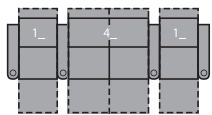

1R Manual Recliner
1E Power Recliner
37 x 38 x 42"
93 x 97 x 107cm
IA: 23" / 58cm

2R LHF Arm, Manual Recliner
2E LHF Arm, Power Recliner
29 x 38 x 42"
75 x 97 x 107cm

3R RHF Arm, Manual Recliner
3E RHF Arm, Power Recliner
29 x 38 x 42"
75 x 97 x 107cm

6R RHF Arm, LHF Wedge, Manual Recliner
6E RHF Arm, LHF Wedge, Power Recliner
43 x 38 x 42"
109 x 97 x 107cm
IA: 23" / 58cm

7R RHF Wedge, Manual Recliner
7E RHF Wedge, Power Recliner
36 x 38 x 42"
91 x 97 x 107cm

2 Seats Straight (1_/3_)
66 x 64" / 168 x 163cm

2 Seats Curved (5_/3_)
72 x 66" / 184 x 166cm

3 Seats Straight (1_/3_/3_)
95 x 64" / 242 x 163cm

3 Seats Curved (5_/7_/3_)
107 x 68" / 273 x 173cm

4 Seats Straight (1_/3_/3_/3_)
125 x 64" / 317 x 163cm

4 Seats Curved (5_/7_/7_/3_)
142 x 72" / 360 x 182cm

4 Seats Straight (1_/4_/1_)
118 x 64" / 299 x 163cm

4 Seats Curved (5_/4_/6_)
130 x 68" / 329 x 172cm