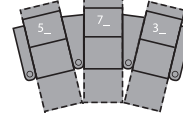

1R Manual Recliner
1E Power Recliner
37 x 38 x 42"
93 x 97 x 107cm
IA: 23" / 58cm

2R LHF Arm, Manual Recliner
2E LHF Arm, Power Recliner
29 x 38 x 42"
75 x 97 x 107cm

3R RHF Arm, Manual Recliner
3E RHF Arm, Power Recliner
29 x 38 x 42"
75 x 97 x 107cm

6R RHF Arm, LHF Wedge, Manual Recliner
6E RHF Arm, LHF Wedge, Power Recliner
43 x 38 x 42"
109 x 97 x 107cm
IA: 23" / 58cm

7R RHF Wedge, Manual Recliner
7E RHF Wedge, Power Recliner
36 x 38 x 42"
91 x 97 x 107cm

8R Armless Manual Recliner
8E Armless Power Recliner
22 x 38 x 42"
56 x 97 x 107cm

9R RHF Wedge, Manual Recliner
9E RHF Wedge, Power Recliner
36 x 38 x 42"
91 x 97 x 107cm

For more information, go to palliser.com/surroundhts

2 Seats Straight (1_/3_)
66 x 64" / 168 x 163cm

2 Seats Curved (5_/3_)
72 x 66" / 184 x 166cm

3 Seats Straight (1_/3_/3_)
95 x 64" / 242 x 163cm

3 Seats Curved (5_/7_/3_)
107 x 68" / 273 x 173cm

4 Seats Straight (1_/3_/3_/3_)
125 x 64" / 317 x 163cm