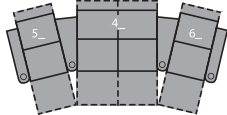

1R Manual Recliner
1E Power Recliner
37 x 38 x 42"
93 x 97 x 107cm
IA: 23" / 58cm

2R LHF Arm, Manual Recliner
2E LHF Arm, Power Recliner
29 x 38 x 42"
75 x 97 x 107cm

3R RHF Arm, Manual Recliner
3E RHF Arm, Power Recliner
29 x 38 x 42"
75 x 97 x 107cm

6R RHF Arm, LHF Wedge, Manual Recliner
6E RHF Arm, LHF Wedge, Power Recliner
43 x 38 x 42"
109 x 97 x 107cm
IA: 23" / 58cm

7R RHF Wedge, Manual Recliner
7E RHF Wedge, Power Recliner
36 x 38 x 42"
91 x 97 x 107cm

2 Seats Straight (1_/3_)
66 x 64" / 168 x 163cm

2 Seats Curved (5_/3_)
72 x 66" / 184 x 166cm

3 Seats Straight (1_/3_/3_)
95 x 64" / 242 x 163cm

3 Seats Curved (5_/7_/3_)
107 x 68" / 273 x 173cm

4 Seats Straight (1_/3_/3_/3_)
125 x 64" / 317 x 163cm

4 Seats Curved (5_/7_/7_/3_)
142 x 72" / 360 x 182cm

4 Seats Straight (1_/4_/1_)
118 x 64" / 299 x 163cm

4 Seats Curved (5_/4_/6_)
130 x 68" / 329 x 172cm