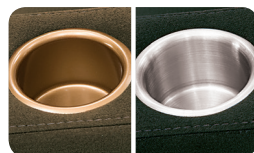

49001-TT-000A00

Compatible with all pieces that have been ordered with a table

5R LHF Arm, RHF Wedge, Manual Recliner / 7R RHF Wedge, Manual Recliner / 3R RHF Arm, Manual Recliner

OPTIONS

Table - Keep it handy on the removable tray table.