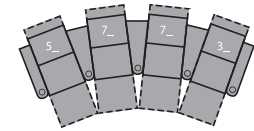

1R Manual Recliner
1E Power Recliner
37 x 38 x 42"
93 x 97 x 107cm
IA: 23" / 58cm

2R LHF Arm, Manual Recliner
2E LHF Arm, Power Recliner
29 x 38 x 42"
75 x 97 x 107cm

3R RHF Arm, Manual Recliner
3E RHF Arm, Power Recliner
29 x 38 x 42"
75 x 97 x 107cm

6R RHF Arm, LHF Wedge, Manual Recliner
6E RHF Arm, LHF Wedge, Power Recliner
43 x 38 x 42"
109 x 97 x 107cm
IA: 23" / 58cm

7R RHF Wedge, Manual Recliner
7E RHF Wedge, Power Recliner
36 x 38 x 42"
91 x 97 x 107cm

2 Seats Straight (1_/3_)
66 x 64" / 168 x 163cm

2 Seats Curved (5_/3_)
72 x 66" / 184 x 166cm

3 Seats Straight (1_/3_/3_)
95 x 64" / 242 x 163cm

3 Seats Curved (5_/7_/3_)
107 x 68" / 273 x 173cm

4 Seats Straight (1_/3_/3_/3_)
125 x 64" / 317 x 163cm

4 Seats Curved (5_/7_/7_/3_)
142 x 72" / 360 x 182cm

4 Seats Straight (1_/4_/1_)
118 x 64" / 299 x 163cm

4 Seats Curved (5_/4_/6_)
130 x 68" / 329 x 172cm