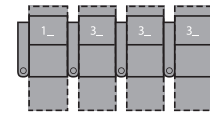

1R Manual Recliner
1E Power Recliner
37 x 38 x 42"
93 x 97 x 107cm
IA: 23" / 58cm

2R LHF Arm, Manual Recliner
2E LHF Arm, Power Recliner
29 x 38 x 42"
75 x 97 x 107cm

3R RHF Arm, Manual Recliner
3E RHF Arm, Power Recliner
29 x 38 x 42"
75 x 97 x 107cm

6R RHF Arm, LHF Wedge, Manual Recliner
6E RHF Arm, LHF Wedge, Power Recliner
43 x 38 x 42"
109 x 97 x 107cm
IA: 23" / 58cm

7R RHF Wedge, Manual Recliner
7E RHF Wedge, Power Recliner
36 x 38 x 42"
91 x 97 x 107cm

2 Seats Straight (1_/3_)
66 x 64" / 168 x 163cm

2 Seats Curved (5_/3_)
72 x 66" / 184 x 166cm

3 Seats Straight (1_/3_/3_)
95 x 64" / 242 x 163cm

3 Seats Curved (5_/7_/3_)
107 x 68" / 273 x 173cm

4 Seats Straight (1_/3_/3_/3_)
125 x 64" / 317 x 163cm

4 Seats Curved (5_/7_/7_/3_)
142 x 72" / 360 x 182cm

4 Seats Straight (1_/4_/1_)
118 x 64" / 299 x 163cm

4 Seats Curved (5_/4_/6_)
130 x 68" / 329 x 172cm