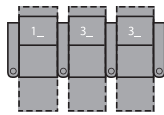

1R Manual Recliner
1E Power Recliner
37 x 38 x 42"
93 x 97 x 107cm
IA: 23" / 58cm

2R LHF Arm, Manual Recliner
2E LHF Arm, Power Recliner
29 x 38 x 42"
75 x 97 x 107cm

3R RHF Arm, Manual Recliner
3E RHF Arm, Power Recliner
29 x 38 x 42"
75 x 97 x 107cm

6R RHF Arm, LHF Wedge, Manual Recliner
6E RHF Arm, LHF Wedge, Power Recliner
43 x 38 x 42"
109 x 97 x 107cm
IA: 23" / 58cm

7R RHF Wedge, Manual Recliner
7E RHF Wedge, Power Recliner
36 x 38 x 42"
91 x 97 x 107cm

8R Armless Manual Recliner
8E Armless Power Recliner
22 x 38 x 42"
56 x 97 x 107cm

9R RHF Wedge, Manual Recliner
9E RHF Wedge, Power Recliner
36 x 38 x 42"
91 x 97 x 107cm

For more information, go to palliser.com/surroundhts

2 Seats Straight (1_/3_)
66 x 64" / 168 x 163cm

2 Seats Curved (5_/3_)
72 x 66" / 184 x 166cm

3 Seats Straight (1_/3_/3_)
95 x 64" / 242 x 163cm

3 Seats Curved (5_/7_/3_)
107 x 68" / 273 x 173cm

4 Seats Straight (1_/3_/3_/3_)
125 x 64" / 317 x 163cm