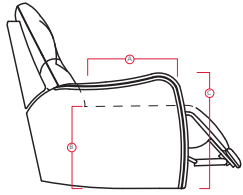

41914 / 46914 EPYCH

Printed in Canada 01/14

PALLISER[®]
My Home, My Style, My Way[™]

41914 / 46914 EPYCH

DIMENSIONS SHOWN AS WIDTH X DEPTH X HEIGHT.
SPECIFICATIONS ARE CORRECT AT TIME OF PRINTING AND ARE SUBJECT TO CHANGE WITHOUT NOTICE.
LHF – LEFT HAND FACING RHF – RIGHT HAND FACING IA – INSIDE ARM TO INSIDE ARM

- Ⓐ Seat Depth 21" / 53cm
- Ⓑ Seat Height 20" / 51cm
- Ⓒ Arm Height 25" / 64cm

Options

- > Cupholder
- > Wireless Bass Shaker
- > Tray tables
- > Grommets for use with accessories
- > Foot options

Accessories

2 Seats Straight (1_/3_)
66 x 64" / 168 x 163cm

2 Seats Curved (5_/3_)
72 x 66" / 184 x 166cm

3 Seats Straight (1_/3_/3_)
95 x 64" / 242 x 163cm

3 Seats Curved (5_/7_/3_)
107 x 68" / 273 x 173cm

4 Seats Straight (1_/3_/3_/3_)
125 x 64" / 317 x 163cm