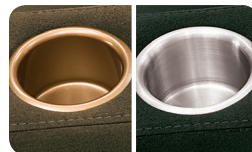

49001-TT-000A00

Compatible with all pieces that have been ordered with a table

1R Manual Recliner / 3R RHF Arm, Manual Recliner / 3R RHF Arm, Manual Recliner

OPTIONS

LED Lights & Cupholders - Provides a gentle glow for safe movement and finding your beverage in the dark.

Table - Keep it handy on the removable tray table.

Cupholders - Choice of Antique or Stainless Steel.

Wireless Bass Shaker - Feel the sound with an acclaimed low-frequency audio transducer.

41454 / 46454 STEREO