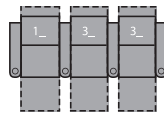

1R Manual Recliner
1E Power Recliner
34 x 40 x 42"
86 x 102 x 106cm
IA: 23" / 58cm

2R LHF Arm, Manual Recliner
2E LHF Arm, Power Recliner
28 x 40 x 42"
72 x 102 x 106cm

3R RHF Arm, Manual Recliner
3E RHF Arm, Power Recliner
28 x 40 x 42"
72 x 102 x 106cm

6R RHF Arm, LHF Wedge, Manual Recliner
6E RHF Arm, LHF Wedge, Power Recliner
40 x 40 x 42"
101 x 102 x 106cm
IA: 23" / 58cm

7R RHF Wedge, Manual Recliner
7E RHF Wedge, Power Recliner
34 x 40 x 42"
88 x 102 x 106cm

8R Armless Manual Recliner
8E Armless Power Recliner
23 x 39 x 42"
58 x 99 x 106cm

9R RHF Wedge, Manual Recliner
9E RHF Wedge, Power Recliner
34 x 40 x 42"
88 x 102 x 106cm

For more information, go to palliser.com/surroundhts

2 Seats Straight (1_/3_)
62 x 68" / 158 x 171cm

2 Seats Curved (5_/3_)
68 x 70" / 173 x 178cm

3 Seats Straight (1_/3_/3_)
91 x 68" / 231 x 171cm

3 Seats Curved (5_/7_/3_)
102 x 72" / 260 x 183cm

4 Seats Straight (1_/3_/3_/3_)
119 x 68" / 303 x 171cm