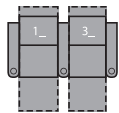

2 Seats Straight (1_/3_)
62 x 68" / 158 x 171cm