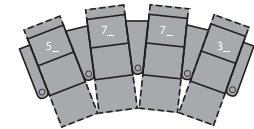

1R Manual Recliner
1E Power Recliner
34 x 40 x 42"
86 x 102 x 106cm
IA: 23" / 58cm

2R LHF Arm, Manual Recliner
2E LHF Arm, Power Recliner
28 x 40 x 42"
72 x 102 x 106cm

3R RHF Arm, Manual Recliner
3E RHF Arm, Power Recliner
28 x 40 x 42"
72 x 102 x 106cm

6R RHF Arm, LHF Wedge, Manual Recliner
6E RHF Arm, LHF Wedge, Power Recliner
40 x 40 x 42"
101 x 102 x 106cm
IA: 23" / 58cm

7R RHF Wedge, Manual Recliner
7E RHF Wedge, Power Recliner
34 x 40 x 42"
88 x 102 x 106cm

2 Seats Straight (1_/3_)
62 x 68" / 158 x 171cm

2 Seats Curved (5_/3_)
68 x 70" / 173 x 178cm

3 Seats Straight (1_/3_/3_)
91 x 68" / 231 x 171cm

3 Seats Curved (5_/7_/3_)
102 x 72" / 260 x 183cm

4 Seats Straight (1_/3_/3_/3_)
119 x 68" / 303 x 171cm

4 Seats Curved (5_/7_/7_/3_)
136 x 74" / 346 x 188cm

4 Seats Straight (1_/4_/1_)
114 x 68" / 289 x 171cm

4 Seats Curved (5_/4_/6_)
125 x 71" / 319 x 179cm