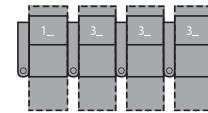

1R Manual Recliner
1E Power Recliner
34 x 40 x 42"
86 x 102 x 106cm
IA: 23" / 58cm

2R LHF Arm, Manual Recliner
2E LHF Arm, Power Recliner
28 x 40 x 42"
72 x 102 x 106cm

3R RHF Arm, Manual Recliner
3E RHF Arm, Power Recliner
28 x 40 x 42"
72 x 102 x 106cm

6R RHF Arm, LHF Wedge, Manual Recliner
6E RHF Arm, LHF Wedge, Power Recliner
40 x 40 x 42"
101 x 102 x 106cm
IA: 23" / 58cm

7R RHF Wedge, Manual Recliner
7E RHF Wedge, Power Recliner
34 x 40 x 42"
88 x 102 x 106cm

2 Seats Straight (1_/3_)
62 x 68" / 158 x 171cm

2 Seats Curved (5_/3_)
68 x 70" / 173 x 178cm

3 Seats Straight (1_/3_/3_)
91 x 68" / 231 x 171cm

3 Seats Curved (5_/7_/3_)
102 x 72" / 260 x 183cm

4 Seats Straight (1_/3_/3_/3_)
119 x 68" / 303 x 171cm

4 Seats Curved (5_/7_/7_/3_)
136 x 74" / 346 x 188cm

4 Seats Straight (1_/4_/1_)
114 x 68" / 289 x 171cm

4 Seats Curved (5_/4_/6_)
125 x 71" / 319 x 179cm