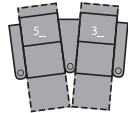

1R Manual Recliner
1E Power Recliner
34 x 40 x 42"
86 x 102 x 106cm
IA: 23" / 58cm

2R LHF Arm, Manual Recliner
2E LHF Arm, Power Recliner
28 x 40 x 42"
72 x 102 x 106cm

3R RHF Arm, Manual Recliner
3E RHF Arm, Power Recliner
28 x 40 x 42"
72 x 102 x 106cm

6R RHF Arm, LHF Wedge, Manual Recliner
6E RHF Arm, LHF Wedge, Power Recliner
40 x 40 x 42"
101 x 102 x 106cm
IA: 23" / 58cm

7R RHF Wedge, Manual Recliner
7E RHF Wedge, Power Recliner
34 x 40 x 42"
88 x 102 x 106cm

8R Armless Manual Recliner
8E Armless Power Recliner
23 x 39 x 42"
58 x 99 x 106cm

9R RHF Wedge, Manual Recliner
9E RHF Wedge, Power Recliner
34 x 40 x 42"
88 x 102 x 106cm

For more information, go to palliser.com/surroundhts

2 Seats Straight (1_/3_)
62 x 68" / 158 x 171cm

2 Seats Curved (5_/3_)
68 x 70" / 173 x 178cm

3 Seats Straight (1_/3_/3_)
91 x 68" / 231 x 171cm

3 Seats Curved (5_/7_/3_)
102 x 72" / 260 x 183cm

4 Seats Straight (1_/3_/3_/3_)
119 x 68" / 303 x 171cm