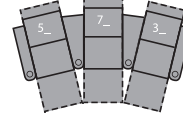

1R Manual Recliner
1E Power Recliner
34 x 40 x 42"
86 x 102 x 106cm
IA: 23" / 58cm

2R LHF Arm, Manual Recliner
2E LHF Arm, Power Recliner
28 x 40 x 42"
72 x 102 x 106cm

3R RHF Arm, Manual Recliner
3E RHF Arm, Power Recliner
28 x 40 x 42"
72 x 102 x 106cm

6R RHF Arm, LHF Wedge, Manual Recliner
6E RHF Arm, LHF Wedge, Power Recliner
40 x 40 x 42"
101 x 102 x 106cm
IA: 23" / 58cm

7R RHF Wedge, Manual Recliner
7E RHF Wedge, Power Recliner
34 x 40 x 42"
88 x 102 x 106cm

8R Armless Manual Recliner
8E Armless Power Recliner
23 x 39 x 42"
58 x 99 x 106cm

9R RHF Wedge, Manual Recliner
9E RHF Wedge, Power Recliner
34 x 40 x 42"
88 x 102 x 106cm

For more information, go to palliser.com/surroundhts

2 Seats Straight (1_/3_)
62 x 68" / 158 x 171cm

2 Seats Curved (5_/3_)
68 x 70" / 173 x 178cm

3 Seats Straight (1_/3_/3_)
91 x 68" / 231 x 171cm

3 Seats Curved (5_/7_/3_)
102 x 72" / 260 x 183cm

4 Seats Straight (1_/3_/3_/3_)
119 x 68" / 303 x 171cm