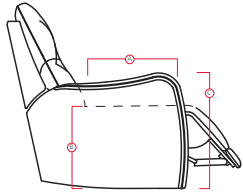

Table - Keep it handy on the removable tray table.

Cupholders - Choice of Antique or Stainless Steel.

Wireless Bass Shaker - Feel the sound with an acclaimed low-frequency audio transducer.

41454 / 46454 STEREO

Printed in Canada 11/13

PALLISER[®]
My Home, My Style, My Way[™]

41454 / 46454 STEREO

PALLISER[®]
My Home, My Style, My Way™

DIMENSIONS SHOWN AS WIDTH X DEPTH X HEIGHT.
SPECIFICATIONS ARE CORRECT AT TIME OF PRINTING AND ARE SUBJECT TO CHANGE WITHOUT NOTICE.
LHF – LEFT HAND FACING RHF – RIGHT HAND FACING IA – INSIDE ARM TO INSIDE ARM

- A Seat Depth 22" / 56cm
- B Seat Height 21" / 53cm
- C Arm Height 26" / 66cm

Options

- > LED
- > Tray tables
- > Grommets for use with accessories
- > Cupholder
- > Wireless Bass Shaker

Accessories

- > Battery pack
- > Tablet holder
- > Extra tray table
- > Battery Y cable