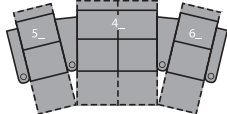

1R Manual Recliner
1E Power Recliner
34 x 40 x 42"
86 x 102 x 106cm
IA: 23" / 58cm

2R LHF Arm, Manual Recliner
2E LHF Arm, Power Recliner
28 x 40 x 42"
72 x 102 x 106cm

3R RHF Arm, Manual Recliner
3E RHF Arm, Power Recliner
28 x 40 x 42"
72 x 102 x 106cm

6R RHF Arm, LHF Wedge, Manual Recliner
6E RHF Arm, LHF Wedge, Power Recliner
40 x 40 x 42"
101 x 102 x 106cm
IA: 23" / 58cm

7R RHF Wedge, Manual Recliner
7E RHF Wedge, Power Recliner
34 x 40 x 42"
88 x 102 x 106cm

2 Seats Straight (1_/3_)
62 x 68" / 158 x 171cm

2 Seats Curved (5_/3_)
68 x 70" / 173 x 178cm

3 Seats Straight (1_/3_/3_)
91 x 68" / 231 x 171cm

3 Seats Curved (5_/7_/3_)
102 x 72" / 260 x 183cm

4 Seats Straight (1_/3_/3_/3_)
119 x 68" / 303 x 171cm

4 Seats Curved (5_/7_/7_/3_)
136 x 74" / 346 x 188cm

4 Seats Straight (1_/4_/1_)
114 x 68" / 289 x 171cm

4 Seats Curved (5_/4_/6_)
125 x 71" / 319 x 179cm