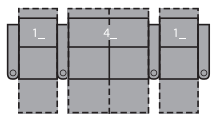

1R Manual Recliner
1E Power Recliner
34 x 40 x 42"
86 x 102 x 106cm
IA: 23" / 58cm

2R LHF Arm, Manual Recliner
2E LHF Arm, Power Recliner
28 x 40 x 42"
72 x 102 x 106cm

3R RHF Arm, Manual Recliner
3E RHF Arm, Power Recliner
28 x 40 x 42"
72 x 102 x 106cm

6R RHF Arm, LHF Wedge, Manual Recliner
6E RHF Arm, LHF Wedge, Power Recliner
40 x 40 x 42"
101 x 102 x 106cm
IA: 23" / 58cm

7R RHF Wedge, Manual Recliner
7E RHF Wedge, Power Recliner
34 x 40 x 42"
88 x 102 x 106cm

2 Seats Straight (1_/3_)
62 x 68" / 158 x 171cm

2 Seats Curved (5_/3_)
68 x 70" / 173 x 178cm

3 Seats Straight (1_/3_/3_)
91 x 68" / 231 x 171cm

3 Seats Curved (5_/7_/3_)
102 x 72" / 260 x 183cm

4 Seats Straight (1_/3_/3_/3_)
119 x 68" / 303 x 171cm

4 Seats Curved (5_/7_/7_/3_)
136 x 74" / 346 x 188cm

4 Seats Straight (1_/4_/1_)
114 x 68" / 289 x 171cm

4 Seats Curved (5_/4_/6_)
125 x 71" / 319 x 179cm