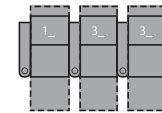

8R Armless Manual Recliner
8E Armless Power Recliner
25 x 40 x 39"
64 x 102 x 99cm

9R RHF Wedge, Manual Recliner
9E RHF Wedge, Power Recliner
39 x 40 x 39"
98 x 102 x 99cm

AR LHF Table, RHF Arm, Manual Recliner
AE LHF Table, RHF Arm, Power Recliner
42 x 40 x 39"
108 x 102 x 99cm
IA: 25" / 66cm

CR RHF Table, Manual Recliner
CE RHF Table, Power Recliner
37 x 40 x 39"
93 x 102 x 99cm

DR LHF Table, RHF Wedge, Manual Recliner
DE LHF Table, RHF Wedge, Power Recliner
50 x 40 x 39"
127 x 102 x 99cm
IA: 25" / 64cm

FR RHF Table, LHF Wedge, Manual Recliner
FE RHF Table, LHF Wedge, Power Recliner
50 x 40 x 39"
127 x 102 x 99cm
IA: 25" / 64cm

- > Chaise styling
- > Hardwood, softwood and engineered wood products; all joints pinned & glued for uniformity & strength
- > Back: premium elastic webbing
- > Seat: 8 gauge sinuous wire springs
- > Seat fill: 1.8 lb high resilience foam
- > Back fill: foam
- > Inside handle for manual operation
- > D-pull for manual operation of armless SKUs
- > Toggle switch for power operation
- > LED cupholder switch for power operation
- > Inside handle for power operation of armless SKUs

2 Seats Straight
67 x 65" / 170 x 164cm

2 Seats Curved
75 x 67" / 190 x 169cm

3 Seats Straight
98 x 65" / 248 x 164cm

3 Seats Curved
112 x 70" / 285 x 177cm

4 Seats Straight
129 x 65" / 326 x 164cm

4 Seats Curved
149 x 75" / 378 x 189cm