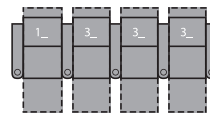

CR RHF Table, Manual Recliner
CE RHF Table, Power Recliner
37 x 40 x 39"
93 x 102 x 99cm

DR LHF Table, RHF Wedge, Manual Recliner
DE LHF Table, RHF Wedge, Power Recliner
50 x 40 x 39"
127 x 102 x 99cm
IA: 25" / 64cm

FR RHF Table, LHF Wedge, Manual Recliner
FE RHF Table, LHF Wedge, Power Recliner
50 x 40 x 39"
127 x 102 x 99cm
IA: 25" / 64cm

- > Chaise styling
- > Hardwood, softwood and engineered wood products; all joints pinned & glued for uniformity & strength
- > Back: premium elastic webbing
- > Seat: 8 gauge sinuous wire springs
- > Seat fill: 1.8 lb high resilience foam
- > Back fill: foam
- > Inside handle for manual operation
- > D-pull for manual operation of armless SKUs
- > Toggle switch for power operation
- > LED cupholder switch for power operation
- > Inside handle for power operation of armless SKUs

2 Seats Straight
67 x 65" / 170 x 164cm

2 Seats Curved
75 x 67" / 190 x 169cm

3 Seats Straight
98 x 65" / 248 x 164cm

3 Seats Curved
112 x 70" / 285 x 177cm

4 Seats Straight
129 x 65" / 326 x 164cm

4 Seats Curved
149 x 75" / 378 x 189cm