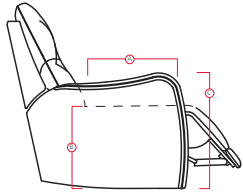

41451 / 46451 DIGITAL

Printed in Canada 01/14

PALLISER[®]
My Home, My Style, My Way[™]

41451 / 46451 DIGITAL

PALLISER
My Home, My Style, My Way™

DIMENSIONS SHOWN AS WIDTH X DEPTH X HEIGHT.
SPECIFICATIONS ARE CORRECT AT TIME OF PRINTING AND ARE SUBJECT TO CHANGE WITHOUT NOTICE.
LHF – LEFT HAND FACING RHF – RIGHT HAND FACING IA – INSIDE ARM TO INSIDE ARM

- A Seat Depth 23" / 58cm
- B Seat Height 20" / 51cm
- C Arm Height 24" / 61cm

Features

> Acrylic side table

Options

- > LED
- > Cupholder
- > Wireless Bass Shaker
- > Grommets for use with accessories
- > Foot options