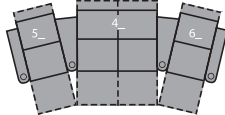

1R Manual Recliner
1E Power Recliner
37 x 39 x 41"
94 x 98 x 104cm
IA: 23" / 58cm

2R LHF Arm, Manual Recliner
2E LHF Arm, Power Recliner
30 x 39 x 41"
75 x 98 x 104cm

3R RHF Arm, Manual Recliner
3E RHF Arm, Power Recliner
30 x 39 x 41"
75 x 98 x 104cm

6R RHF Arm, LHF Wedge, Manual Recliner
6E RHF Arm, LHF Wedge, Power Recliner
45 x 39 x 41"
113 x 98 x 104cm
IA: 23" / 58cm

7R RHF Wedge, Manual Recliner
7E RHF Wedge, Power Recliner
37 x 39 x 41"
94 x 98 x 104cm

2 Seats Straight (1_/3_)
67 x 64" / 170 x 162cm

2 Seats Curved (5_/3_)
74 x 66" / 188 x 166cm

3 Seats Straight (1_/3_/3_)
97 x 64" / 245 x 162cm

3 Seats Curved (5_/7_/3_)
110 x 68" / 281 x 173cm

4 Seats Straight (1_/3_/3_/3_)
126 x 64" / 321 x 162cm

4 Seats Curved (5_/7_/7_/3_)
146 x 73" / 370 x 184cm

4 Seats Straight (1_/4_/1_)
119 x 64" / 302 x 162cm

4 Seats Curved (5_/4_/6_)
133 x 68" / 337 x 173cm