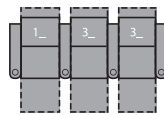

1R Manual Recliner
1E Power Recliner
37 x 39 x 41"
94 x 98 x 104cm
IA: 23" / 58cm

2R LHF Arm, Manual Recliner
2E LHF Arm, Power Recliner
30 x 39 x 41"
75 x 98 x 104cm

3R RHF Arm, Manual Recliner
3E RHF Arm, Power Recliner
30 x 39 x 41"
75 x 98 x 104cm

6R RHF Arm, LHF Wedge, Manual Recliner
6E RHF Arm, LHF Wedge, Power Recliner
45 x 39 x 41"
113 x 98 x 104cm
IA: 23" / 58cm

7R RHF Wedge, Manual Recliner
7E RHF Wedge, Power Recliner
37 x 39 x 41"
94 x 98 x 104cm

8R Armless Manual Recliner
8E Armless Power Recliner
22 x 37 x 41"
56 x 93 x 104cm

9R RHF Wedge, Manual Recliner
9E RHF Wedge, Power Recliner
37 x 39 x 41"
94 x 98 x 104cm

For more information, go to palliser.com/surroundhts

2 Seats Straight (1_/3_)
67 x 64" / 170 x 162cm

2 Seats Curved (5_/3_)
74 x 66" / 188 x 166cm

3 Seats Straight (1_/3_/3_)
97 x 64" / 245 x 162cm

3 Seats Curved (5_/7_/3_)
110 x 68" / 281 x 173cm

4 Seats Straight (1_/3_/3_/3_)
126 x 64" / 321 x 162cm