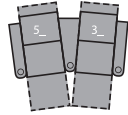

1R Manual Recliner
1E Power Recliner
37 x 39 x 41"
94 x 98 x 104cm
IA: 23" / 58cm

2R LHF Arm, Manual Recliner
2E LHF Arm, Power Recliner
30 x 39 x 41"
75 x 98 x 104cm

3R RHF Arm, Manual Recliner
3E RHF Arm, Power Recliner
30 x 39 x 41"
75 x 98 x 104cm

6R RHF Arm, LHF Wedge, Manual Recliner
6E RHF Arm, LHF Wedge, Power Recliner
45 x 39 x 41"
113 x 98 x 104cm
IA: 23" / 58cm

7R RHF Wedge, Manual Recliner
7E RHF Wedge, Power Recliner
37 x 39 x 41"
94 x 98 x 104cm

8R Armless Manual Recliner
8E Armless Power Recliner
22 x 37 x 41"
56 x 93 x 104cm

9R RHF Wedge, Manual Recliner
9E RHF Wedge, Power Recliner
37 x 39 x 41"
94 x 98 x 104cm

For more information, go to palliser.com/surroundhts

2 Seats Straight (1_/3_)
67 x 64" / 170 x 162cm

2 Seats Curved (5_/3_)
74 x 66" / 188 x 166cm

3 Seats Straight (1_/3_/3_)
97 x 64" / 245 x 162cm

3 Seats Curved (5_/7_/3_)
110 x 68" / 281 x 173cm

4 Seats Straight (1_/3_/3_/3_)
126 x 64" / 321 x 162cm