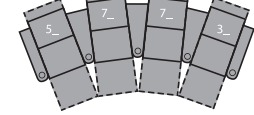

1R Manual Recliner
1E Power Recliner
37 x 39 x 41"
94 x 98 x 104cm
IA: 23" / 58cm

2R LHF Arm, Manual Recliner
2E LHF Arm, Power Recliner
30 x 39 x 41"
75 x 98 x 104cm

3R RHF Arm, Manual Recliner
3E RHF Arm, Power Recliner
30 x 39 x 41"
75 x 98 x 104cm

6R RHF Arm, LHF Wedge, Manual Recliner
6E RHF Arm, LHF Wedge, Power Recliner
45 x 39 x 41"
113 x 98 x 104cm
IA: 23" / 58cm

7R RHF Wedge, Manual Recliner
7E RHF Wedge, Power Recliner
37 x 39 x 41"
94 x 98 x 104cm

2 Seats Straight (1_/3_)
67 x 64" / 170 x 162cm

2 Seats Curved (5_/3_)
74 x 66" / 188 x 166cm

3 Seats Straight (1_/3_/3_)
97 x 64" / 245 x 162cm

3 Seats Curved (5_/7_/3_)
110 x 68" / 281 x 173cm

4 Seats Straight (1_/3_/3_/3_)
126 x 64" / 321 x 162cm

4 Seats Curved (5_/7_/7_/3_)
146 x 73" / 370 x 184cm

4 Seats Straight (1_/4_/1_)
119 x 64" / 302 x 162cm

4 Seats Curved (5_/4_/6_)
133 x 68" / 337 x 173cm