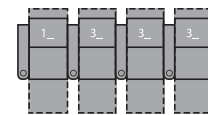

1R Manual Recliner
1E Power Recliner
37 x 39 x 41"
94 x 98 x 104cm
IA: 23" / 58cm

2R LHF Arm, Manual Recliner
2E LHF Arm, Power Recliner
30 x 39 x 41"
75 x 98 x 104cm

3R RHF Arm, Manual Recliner
3E RHF Arm, Power Recliner
30 x 39 x 41"
75 x 98 x 104cm

6R RHF Arm, LHF Wedge, Manual Recliner
6E RHF Arm, LHF Wedge, Power Recliner
45 x 39 x 41"
113 x 98 x 104cm
IA: 23" / 58cm

7R RHF Wedge, Manual Recliner
7E RHF Wedge, Power Recliner
37 x 39 x 41"
94 x 98 x 104cm

2 Seats Straight (1_/3_)
67 x 64" / 170 x 162cm

2 Seats Curved (5_/3_)
74 x 66" / 188 x 166cm

3 Seats Straight (1_/3_/3_)
97 x 64" / 245 x 162cm

3 Seats Curved (5_/7_/3_)
110 x 68" / 281 x 173cm

4 Seats Straight (1_/3_/3_/3_)
126 x 64" / 321 x 162cm

4 Seats Curved (5_/7_/7_/3_)
146 x 73" / 370 x 184cm

4 Seats Straight (1_/4_/1_)
119 x 64" / 302 x 162cm

4 Seats Curved (5_/4_/6_)
133 x 68" / 337 x 173cm