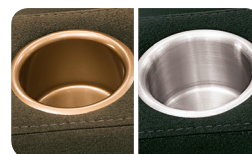

49001-TT-000A00

Compatible with all pieces that have been ordered with a table

1R Manual Recliner / 3R RHF Arm, Manual Recliner / 3R RHF Arm, Manual Recliner

STYLE FEATURES

In-arm Storage - Store your table, tablet or remote when not in use.

OPTIONS

LED Lights & Cupholders - Provides a gentle glow for safe movement and finding your beverage in the dark.

Table - Keep it handy on the removable tray table.

Cupholders - Choice of Antique or Stainless Steel.