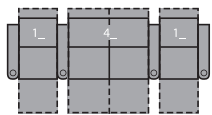

1R Manual Recliner
1E Power Recliner
37 x 39 x 41"
94 x 98 x 104cm
IA: 23" / 58cm

2R LHF Arm, Manual Recliner
2E LHF Arm, Power Recliner
30 x 39 x 41"
75 x 98 x 104cm

3R RHF Arm, Manual Recliner
3E RHF Arm, Power Recliner
30 x 39 x 41"
75 x 98 x 104cm

6R RHF Arm, LHF Wedge, Manual Recliner
6E RHF Arm, LHF Wedge, Power Recliner
45 x 39 x 41"
113 x 98 x 104cm
IA: 23" / 58cm

7R RHF Wedge, Manual Recliner
7E RHF Wedge, Power Recliner
37 x 39 x 41"
94 x 98 x 104cm

2 Seats Straight (1_/3_)
67 x 64" / 170 x 162cm

2 Seats Curved (5_/3_)
74 x 66" / 188 x 166cm

3 Seats Straight (1_/3_/3_)
97 x 64" / 245 x 162cm

3 Seats Curved (5_/7_/3_)
110 x 68" / 281 x 173cm

4 Seats Straight (1_/3_/3_/3_)
126 x 64" / 321 x 162cm

4 Seats Curved (5_/7_/7_/3_)
146 x 73" / 370 x 184cm

4 Seats Straight (1_/4_/1_)
119 x 64" / 302 x 162cm

4 Seats Curved (5_/4_/6_)
133 x 68" / 337 x 173cm