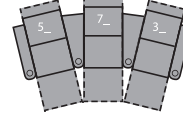

1R Manual Recliner
1E Power Recliner
37 x 39 x 41"
94 x 98 x 104cm
IA: 23" / 58cm

2R LHF Arm, Manual Recliner
2E LHF Arm, Power Recliner
30 x 39 x 41"
75 x 98 x 104cm

3R RHF Arm, Manual Recliner
3E RHF Arm, Power Recliner
30 x 39 x 41"
75 x 98 x 104cm

6R RHF Arm, LHF Wedge, Manual Recliner
6E RHF Arm, LHF Wedge, Power Recliner
45 x 39 x 41"
113 x 98 x 104cm
IA: 23" / 58cm

7R RHF Wedge, Manual Recliner
7E RHF Wedge, Power Recliner
37 x 39 x 41"
94 x 98 x 104cm

8R Armless Manual Recliner
8E Armless Power Recliner
22 x 37 x 41"
56 x 93 x 104cm

9R RHF Wedge, Manual Recliner
9E RHF Wedge, Power Recliner
37 x 39 x 41"
94 x 98 x 104cm

For more information, go to palliser.com/surroundhts

2 Seats Straight (1_/3_)
67 x 64" / 170 x 162cm

2 Seats Curved (5_/3_)
74 x 66" / 188 x 166cm

3 Seats Straight (1_/3_/3_)
97 x 64" / 245 x 162cm

3 Seats Curved (5_/7_/3_)
110 x 68" / 281 x 173cm

4 Seats Straight (1_/3_/3_/3_)
126 x 64" / 321 x 162cm