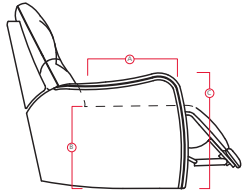

40828 / 45828 LEMANS

DIMENSIONS SHOWN AS WIDTH X DEPTH X HEIGHT.
SPECIFICATIONS ARE CORRECT AT TIME OF PRINTING AND ARE SUBJECT TO CHANGE WITHOUT NOTICE.
LHF – LEFT HAND FACING RHF – RIGHT HAND FACING IA – INSIDE ARM TO INSIDE ARM

- A Seat Depth 22" / 56cm
- B Seat Height 20" / 51cm
- C Arm Height 25" / 64cm

Features

> In-arm storage

Options

- > LED
- > Tray table
- > Cupholder
- > Wireless Bass Shaker
- > Foot options

Accessories

- > Battery pack
- > Tablet holder
- > Extra tray table
- > Battery Y cable