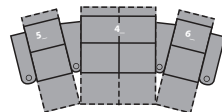

1R Manual Recliner
1E Power Recliner
47 x 38 x 40"
119 x 97 x 102cm
IA: 25" / 64cm

2R LHF Arm, Manual Recliner
2E LHF Arm, Power Recliner
36 x 38 x 40"
91 x 97 x 102cm

3R RHF Arm, Manual Recliner
3E RHF Arm, Power Recliner
32 x 38 x 40"
81 x 97 x 102cm

YR RHF End, LHF Arm, Manual Recliner
YE RHF End, LHF Arm, Power Recliner
43 x 38 x 40"
109 x 97 x 102cm
IA: 25" / 64cm

ZR LHF End, RHF Arm, Manual Recliner
ZE LHF End, RHF Arm, Power Recliner
43 x 38 x 40"
109 x 97 x 102cm
IA: 25" / 64cm

For more information, go to palliser.com/surroundhts

2 Seats Straight (Z/X)
79 x 65" / 201 x 164cm

2 Seats Curved (5/X)
84 x 67" / 214 x 169cm

3 Seats Straight (Z/3/X)
111 x 65" / 282 x 164cm

3 Seats Curved (5/7/X)
122 x 70" / 310 x 177cm

4 Seats Straight (Z/3/3/X)
143 x 65" / 363 x 164cm

4 Seats Curved (5/7/7/X)
159 x 74" / 404 x 188cm

4 Seats Straight (Z/4/Y)
138 x 65" / 349 x 164cm

4 Seats Curved (5/4/6)
147 x 70" / 374 x 177cm