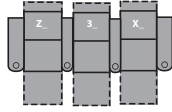

3 Seats Straight (Z/3/X)
111 x 65" / 282 x 164cm