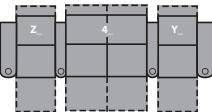

1R Manual Recliner
1E Power Recliner
47 x 38 x 40"
119 x 97 x 102cm
IA: 25" / 64cm

2R LHF Arm, Manual Recliner
2E LHF Arm, Power Recliner
36 x 38 x 40"
91 x 97 x 102cm

3R RHF Arm, Manual Recliner
3E RHF Arm, Power Recliner
32 x 38 x 40"
81 x 97 x 102cm

YR RHF End, LHF Arm, Manual Recliner
YE RHF End, LHF Arm, Power Recliner
43 x 38 x 40"
109 x 97 x 102cm
IA: 25" / 64cm

ZR LHF End, RHF Arm, Manual Recliner
ZE LHF End, RHF Arm, Power Recliner
43 x 38 x 40"
109 x 97 x 102cm
IA: 25" / 64cm

For more information, go to palliser.com/surroundhts

2 Seats Straight (Z/X)
79 x 65" / 201 x 164cm

2 Seats Curved (5/X)
84 x 67" / 214 x 169cm

3 Seats Straight (Z/3/X)
111 x 65" / 282 x 164cm

3 Seats Curved (5/7/X)
122 x 70" / 310 x 177cm

4 Seats Straight (Z/3/3/X)
143 x 65" / 363 x 164cm

4 Seats Curved (5/7/7/X)
159 x 74" / 404 x 188cm

4 Seats Straight (Z/4/Y)
138 x 65" / 349 x 164cm

4 Seats Curved (5/4/6)
147 x 70" / 374 x 177cm