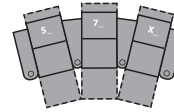

1R Manual Recliner
1E Power Recliner
47 x 38 x 40"
119 x 97 x 102cm
IA: 25" / 64cm

2R LHF Arm, Manual Recliner
2E LHF Arm, Power Recliner
36 x 38 x 40"
91 x 97 x 102cm

3R RHF Arm, Manual Recliner
3E RHF Arm, Power Recliner
32 x 38 x 40"
81 x 97 x 102cm

YR RHF End, LHF Arm, Manual Recliner
YE RHF End, LHF Arm, Power Recliner
43 x 38 x 40"
109 x 97 x 102cm
IA: 25" / 64cm

ZR LHF End, RHF Arm, Manual Recliner
ZE LHF End, RHF Arm, Power Recliner
43 x 38 x 40"
109 x 97 x 102cm
IA: 25" / 64cm

For more information, go to palliser.com/surroundhts

2 Seats Straight (Z/X)
79 x 65" / 201 x 164cm

2 Seats Curved (5/X)
84 x 67" / 214 x 169cm

3 Seats Straight (Z/3/X)
111 x 65" / 282 x 164cm

3 Seats Curved (5/7/X)
122 x 70" / 310 x 177cm

4 Seats Straight (Z/3/3/X)
143 x 65" / 363 x 164cm

4 Seats Curved (5/7/7/X)
159 x 74" / 404 x 188cm

4 Seats Straight (Z/4/Y)
138 x 65" / 349 x 164cm

4 Seats Curved (5/4/6)
147 x 70" / 374 x 177cm