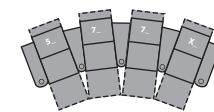

1R Manual Recliner
1E Power Recliner
47 x 38 x 40"
119 x 97 x 102cm
IA: 25" / 64cm

2R LHF Arm, Manual Recliner
2E LHF Arm, Power Recliner
36 x 38 x 40"
91 x 97 x 102cm

3R RHF Arm, Manual Recliner
3E RHF Arm, Power Recliner
32 x 38 x 40"
81 x 97 x 102cm

YR RHF End, LHF Arm, Manual Recliner
YE RHF End, LHF Arm, Power Recliner
43 x 38 x 40"
109 x 97 x 102cm
IA: 25" / 64cm

ZR LHF End, RHF Arm, Manual Recliner
ZE LHF End, RHF Arm, Power Recliner
43 x 38 x 40"
109 x 97 x 102cm
IA: 25" / 64cm

For more information, go to palliser.com/surroundhts

2 Seats Straight (Z/X)
79 x 65" / 201 x 164cm

2 Seats Curved (5/X)
84 x 67" / 214 x 169cm

3 Seats Straight (Z/3/X)
111 x 65" / 282 x 164cm

3 Seats Curved (5/7/X)
122 x 70" / 310 x 177cm

4 Seats Straight (Z/3/3/X)
143 x 65" / 363 x 164cm

4 Seats Curved (5/7/7/X)
159 x 74" / 404 x 188cm

4 Seats Straight (Z/4/Y)
138 x 65" / 349 x 164cm

4 Seats Curved (5/4/6)
147 x 70" / 374 x 177cm