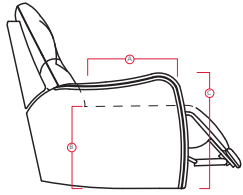

40454 / 45454 BALANCE

Printed in Canada 01/14

PALLISER[®]
My Home, My Style, My Way[™]

40454 / 45454 BALANCE

PALLISER[®]
My Home, My Style, My Way™

DIMENSIONS SHOWN AS WIDTH X DEPTH X HEIGHT.
SPECIFICATIONS ARE CORRECT AT TIME OF PRINTING AND ARE SUBJECT TO CHANGE WITHOUT NOTICE.
LHF – LEFT HAND FACING RHF – RIGHT HAND FACING IA – INSIDE ARM TO INSIDE ARM

- A Seat Depth 20" / 51cm
- B Seat Height 20.5" / 52cm
- C Arm Height 26" / 66cm

Options

- > LED
- > Tray table
- > Cupholder
- > Wireless Bass Shaker
- > Foot options
- > Nail head options
- > Grommets for use with accessories