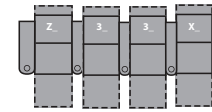

1R Manual Recliner
1E Power Recliner
47 x 38 x 40"
119 x 97 x 102cm
IA: 25" / 64cm

2R LHF Arm, Manual Recliner
2E LHF Arm, Power Recliner
36 x 38 x 40"
91 x 97 x 102cm

3R RHF Arm, Manual Recliner
3E RHF Arm, Power Recliner
32 x 38 x 40"
81 x 97 x 102cm

YR RHF End, LHF Arm, Manual Recliner
YE RHF End, LHF Arm, Power Recliner
43 x 38 x 40"
109 x 97 x 102cm
IA: 25" / 64cm

ZR LHF End, RHF Arm, Manual Recliner
ZE LHF End, RHF Arm, Power Recliner
43 x 38 x 40"
109 x 97 x 102cm
IA: 25" / 64cm

For more information, go to palliser.com/surroundhts

2 Seats Straight (Z/X)
79 x 65" / 201 x 164cm

2 Seats Curved (5/X)
84 x 67" / 214 x 169cm

3 Seats Straight (Z/3/X)
111 x 65" / 282 x 164cm

3 Seats Curved (5/7/X)
122 x 70" / 310 x 177cm

4 Seats Straight (Z/3/3/X)
143 x 65" / 363 x 164cm

4 Seats Curved (5/7/7/X)
159 x 74" / 404 x 188cm

4 Seats Straight (Z/4/Y)
138 x 65" / 349 x 164cm

4 Seats Curved (5/4/6)
147 x 70" / 374 x 177cm