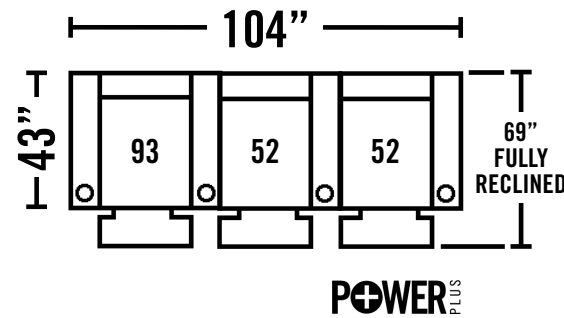

315-31 2-ARM CONSOLE RECLINER W/ANGLED ARM, POWER & CUPHOLDERS*

Overall Dimensions: W.44 D.43 H.42
Seat Dimensions: W.27 D.24 H.21

315-93 2-ARM RECLINER W/POWER & CUPHOLDERS*

Overall Dimensions: W.38 D.43 H.42
Seat Dimensions: W.27 D.24 H.21

315-32 RAF 1-ARM CONSOLE RECLINER W/ANGLED ARM, POWER & CUPHOLDERS*

Overall Dimensions: W.38 D.43 H.42
Seat Dimensions: W.27 D.24 H.21

2570 CORRELATE RECLINER

Overall Dimensions: W.29 D.33 H.39
Seat Dimensions: W.21 D.19 H.20

315-52 RAF 1-ARM RECLINER W/POWER & CUPHOLDERS*

Overall Dimensions: W.33 D.43 H.42
Seat Dimensions: W.27 D.24 H.21

*CUPHOLDERS CAN BE LEFT VISIBLE OR CAN BE HIDDEN BENEATH SLIDING ARM COVERS WHEN NOT IN USE.

ALL SKU'S COME STANDARD WITH LIGHTED CUPHOLDERS, GROUND LIGHT EFFECTS AND SLIDING ARM PADS.

AVAILABLE IN:
5007
5010
5011
07/5807-13
07/5807-21
07/5807-40

POPULAR CONFIGURATIONS

This c-print is property of Lane Furniture Industries, Inc., and possession does not constitute authority to purchase furniture. Specifications shown are subject to change without notice. ©2011 Lane Furniture Industries, Inc.

315 CINEMA