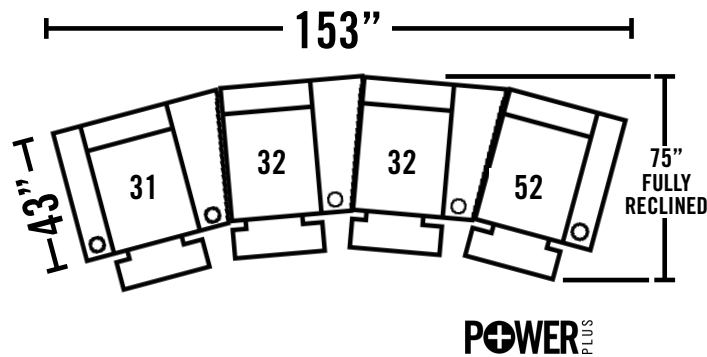

315-31 2-ARM CONSOLE RECLINER W/ANGLED ARM, POWER & CUPHOLDERS*

Overall Dimensions: W.44 D.43 H.42
Seat Dimensions: W.27 D.24 H.21

315-93 2-ARM RECLINER W/POWER & CUPHOLDERS*

Overall Dimensions: W.38 D.43 H.42
Seat Dimensions: W.27 D.24 H.21

315-32 RAF 1-ARM CONSOLE RECLINER W/ANGLED ARM, POWER & CUPHOLDERS*

Overall Dimensions: W.38 D.43 H.42
Seat Dimensions: W.27 D.24 H.21

2570 CORRELATE RECLINER

Overall Dimensions: W.29 D.33 H.39
Seat Dimensions: W.21 D.19 H.20

315-52 RAF 1-ARM RECLINER W/POWER & CUPHOLDERS*

Overall Dimensions: W.33 D.43 H.42
Seat Dimensions: W.27 D.24 H.21

*CUPHOLDERS CAN BE LEFT VISIBLE OR CAN BE HIDDEN BENEATH SLIDING ARM COVERS WHEN NOT IN USE.

ALL SKU'S COME STANDARD WITH LIGHTED CUPHOLDERS, GROUND LIGHT EFFECTS AND SLIDING ARM PADS.

AVAILABLE IN:
5007
5010
5011
07/5807-13
07/5807-21
07/5807-40

POPULAR CONFIGURATIONS

This c-print is property of Lane Furniture Industries, Inc., and possession does not constitute authority to purchase furniture. Specifications shown are subject to change without notice. ©2011 Lane Furniture Industries, Inc.

315 CINEMA