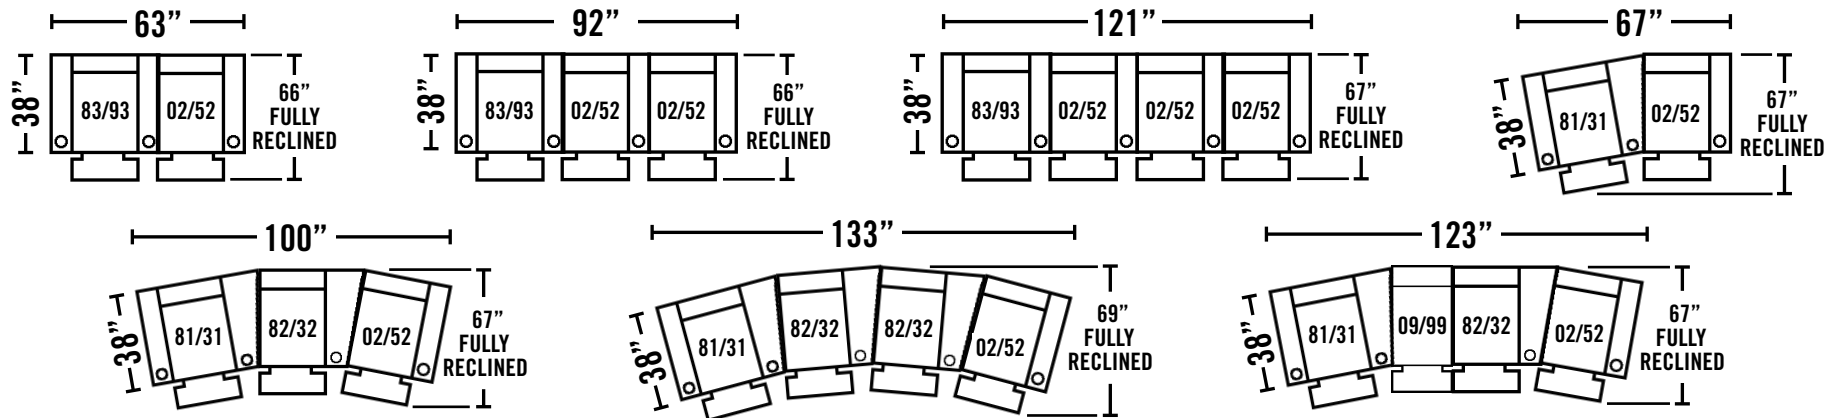

220-09 ARMLESS RECLINER
220-99 ARMLESS RECLINER W/POWER

Overall Dimensions: W.23 D.38 H.39
Seat Dimensions: W.23 D.22 H.19 

220-34 RAF 2-ARM CONSOLE RECLINER
W/LAF ANGLED ARM

220-92 RAF 2-ARM CONSOLE RECLINER
W/LAF ANGLED ARM & POWER

Overall Dimensions: W.38 D.38 H.39
Seat Dimensions: W.23 D.22 H.19 

220-81 LAF 2-ARM CONSOLE RECLINER
W/ RAF ANGLED ARM

220-31 LAF 2-ARM CONSOLE RECLINER W/ RAF
ANGLED ARM & POWER

Overall Dimensions: W.38 D.38 H.39
Seat Dimensions: W.23 D.22 H.19 

220-82 RAF 1-ARM CONSOLE RECLINER
W/ANGLED ARM

220-32 RAF 1-ARM CONSOLE RECLINER
W/ANGLED ARM & POWER

Overall Dimensions: W.33 D.38 H.39
Seat Dimensions: W.23 D.22 H.19 

220-83 2-ARM RECLINER
220-93 2-ARM RECLINER W/POWER

Overall Dimensions: W.34 D.38 H.39
Seat Dimensions: W.23 D.22 H.19 

ALSO AVAILABLE IN: SIMPLE SOLUTIONS

POPULAR CONFIGURATIONS

This c-print is property of Lane Furniture Industries, Inc., and possession does not constitute authority to purchase furniture. Specifications shown are subject to change without notice. ©2011 Lane Furniture Industries, Inc.