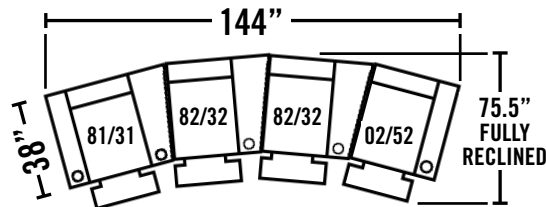

176-09 ARMLESS RECLINER
176-99 ARMLESS RECLINER W/POWER

Overall Dimensions: W.25 D.38 H.43
Seat Dimensions: W.25 D.21 H.20

176-34 RAF 2-ARM CONSOLE RECLINER
W/LAF ANGLED ARM

176-92 RAF 2-ARM CONSOLE RECLINER
W/LAF ANGLED ARM & POWER

Overall Dimensions: W.42 D.38 H.43
Seat Dimensions: W.25 D.21 H.20

176-81 LAF 2-ARM CONSOLE RECLINER
W/ RAF ANGLED ARM

176-31 LAF 2-ARM CONSOLE RECLINER W/ RAF
ANGLED ARM & POWER

Overall Dimensions: W.42 D.38 H.43
Seat Dimensions: W.25 D.21 H.20

176-82 RAF 1-ARM CONSOLE RECLINER
W/ANGLED ARM

176-32 RAF 1-ARM CONSOLE RECLINER
W/ANGLED ARM & POWER

Overall Dimensions: W.36 D.38 H.43
Seat Dimensions: W.25 D.21 H.20

176-83 2-ARM RECLINER
176-93 2-ARM RECLINER W/POWER

Overall Dimensions: W.37 D.38 H.43
Seat Dimensions: W.25 D.21 H.20

POPULAR CONFIGURATIONS

This c-print is property of Lane Furniture Industries, Inc., and possession does not constitute authority to purchase furniture. Specifications shown are subject to change without notice. ©2011 Lane Furniture Industries, Inc.