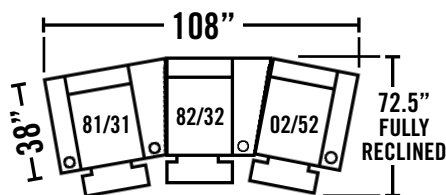

176-09 ARMLESS RECLINER
176-99 ARMLESS RECLINER W/POWER

Overall Dimensions: W.25 D.38 H.43
Seat Dimensions: W.25 D.21 H.20

176-34 RAF 2-ARM CONSOLE RECLINER
W/LAF ANGLED ARM

176-92 RAF 2-ARM CONSOLE RECLINER
W/LAF ANGLED ARM & POWER

Overall Dimensions: W.42 D.38 H.43
Seat Dimensions: W.25 D.21 H.20

176-81 LAF 2-ARM CONSOLE RECLINER
W/ RAF ANGLED ARM

176-31 LAF 2-ARM CONSOLE RECLINER W/ RAF
ANGLED ARM & POWER

Overall Dimensions: W.42 D.38 H.43
Seat Dimensions: W.25 D.21 H.20

176-82 RAF 1-ARM CONSOLE RECLINER
W/ANGLED ARM

176-32 RAF 1-ARM CONSOLE RECLINER
W/ANGLED ARM & POWER

Overall Dimensions: W.36 D.38 H.43
Seat Dimensions: W.25 D.21 H.20

176-83 2-ARM RECLINER
176-93 2-ARM RECLINER W/POWER

Overall Dimensions: W.37 D.38 H.43
Seat Dimensions: W.25 D.21 H.20

POPULAR CONFIGURATIONS

This c-print is property of Lane Furniture Industries, Inc., and possession does not constitute authority to purchase furniture. Specifications shown are subject to change without notice. ©2011 Lane Furniture Industries, Inc.