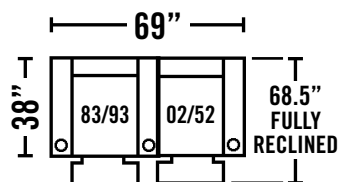

Overall Dimensions: W.42 D.38 H.43
Seat Dimensions: W.25 D.21 H.20

176-81 LAF 2-ARM CONSOLE RECLINER
W/ RAF ANGLED ARM

176-31 LAF 2-ARM CONSOLE RECLINER W/ RAF
ANGLED ARM & POWER

Overall Dimensions: W.42 D.38 H.43
Seat Dimensions: W.25 D.21 H.20

176-82 RAF 1-ARM CONSOLE RECLINER
W/ANGLED ARM

176-32 RAF 1-ARM CONSOLE RECLINER
W/ANGLED ARM & POWER

Overall Dimensions: W.36 D.38 H.43
Seat Dimensions: W.25 D.21 H.20

176-83 2-ARM RECLINER
176-93 2-ARM RECLINER W/POWER

Overall Dimensions: W.37 D.38 H.43
Seat Dimensions: W.25 D.21 H.20

POPULAR CONFIGURATIONS

This c-print is property of Lane Furniture Industries, Inc., and possession does not constitute authority to purchase furniture. Specifications shown are subject to change without notice. ©2011 Lane Furniture Industries, Inc.