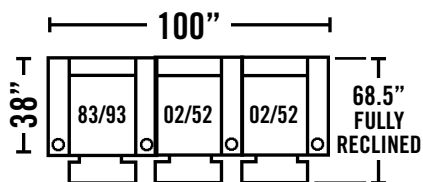

Overall Dimensions: W.42 D.38 H.43
Seat Dimensions: W.25 D.21 H.20

176-81 LAF 2-ARM CONSOLE RECLINER
W/ RAF ANGLED ARM

176-31 LAF 2-ARM CONSOLE RECLINER W/ RAF
ANGLED ARM & POWER

Overall Dimensions: W.42 D.38 H.43
Seat Dimensions: W.25 D.21 H.20

176-82 RAF 1-ARM CONSOLE RECLINER
W/ANGLED ARM

176-32 RAF 1-ARM CONSOLE RECLINER
W/ANGLED ARM & POWER

Overall Dimensions: W.36 D.38 H.43
Seat Dimensions: W.25 D.21 H.20

176-83 2-ARM RECLINER
176-93 2-ARM RECLINER W/POWER

Overall Dimensions: W.37 D.38 H.43
Seat Dimensions: W.25 D.21 H.20

POPULAR CONFIGURATIONS

This c-print is property of Lane Furniture Industries, Inc., and possession does not constitute authority to purchase furniture. Specifications shown are subject to change without notice. ©2011 Lane Furniture Industries, Inc.