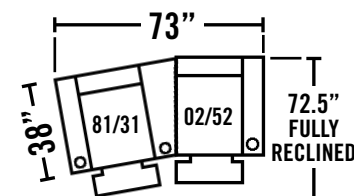

176-09 ARMLESS RECLINER
176-99 ARMLESS RECLINER W/POWER

Overall Dimensions: W.25 D.38 H.43
Seat Dimensions: W.25 D.21 H.20

176-34 RAF 2-ARM CONSOLE RECLINER
W/LAF ANGLED ARM

176-92 RAF 2-ARM CONSOLE RECLINER
W/LAF ANGLED ARM & POWER

Overall Dimensions: W.42 D.38 H.43
Seat Dimensions: W.25 D.21 H.20

176-81 LAF 2-ARM CONSOLE RECLINER
W/ RAF ANGLED ARM

176-31 LAF 2-ARM CONSOLE RECLINER W/ RAF
ANGLED ARM & POWER

Overall Dimensions: W.42 D.38 H.43
Seat Dimensions: W.25 D.21 H.20

176-82 RAF 1-ARM CONSOLE RECLINER
W/ANGLED ARM

176-32 RAF 1-ARM CONSOLE RECLINER
W/ANGLED ARM & POWER

Overall Dimensions: W.36 D.38 H.43
Seat Dimensions: W.25 D.21 H.20

176-83 2-ARM RECLINER
176-93 2-ARM RECLINER W/POWER

Overall Dimensions: W.37 D.38 H.43
Seat Dimensions: W.25 D.21 H.20

POPULAR CONFIGURATIONS

This c-print is property of Lane Furniture Industries, Inc., and possession does not constitute authority to purchase furniture. Specifications shown are subject to change without notice. ©2011 Lane Furniture Industries, Inc.