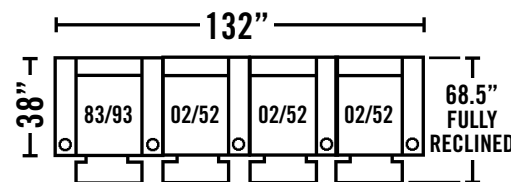

176-82 RAF 1-ARM CONSOLE RECLINER
W/ANGLED ARM

176-32 RAF 1-ARM CONSOLE RECLINER
W/ANGLED ARM & POWER

Overall Dimensions: W.36 D.38 H.43
Seat Dimensions: W.25 D.21 H.20

176-83 2-ARM RECLINER
176-93 2-ARM RECLINER W/POWER

Overall Dimensions: W.37 D.38 H.43
Seat Dimensions: W.25 D.21 H.20

POPULAR CONFIGURATIONS

This c-print is property of Lane Furniture Industries, Inc., and possession does not constitute authority to purchase furniture. Specifications shown are subject to change without notice. ©2011 Lane Furniture Industries, Inc.