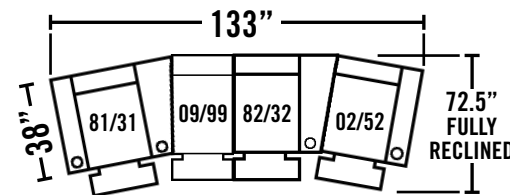

176-09 ARMLESS RECLINER
176-99 ARMLESS RECLINER W/POWER

Overall Dimensions: W.25 D.38 H.43
Seat Dimensions: W.25 D.21 H.20

176-34 RAF 2-ARM CONSOLE RECLINER
W/LAF ANGLED ARM

176-92 RAF 2-ARM CONSOLE RECLINER
W/LAF ANGLED ARM & POWER

Overall Dimensions: W.42 D.38 H.43
Seat Dimensions: W.25 D.21 H.20

176-81 LAF 2-ARM CONSOLE RECLINER
W/ RAF ANGLED ARM

176-31 LAF 2-ARM CONSOLE RECLINER W/ RAF
ANGLED ARM & POWER

Overall Dimensions: W.42 D.38 H.43
Seat Dimensions: W.25 D.21 H.20

176-82 RAF 1-ARM CONSOLE RECLINER
W/ANGLED ARM

176-32 RAF 1-ARM CONSOLE RECLINER
W/ANGLED ARM & POWER

Overall Dimensions: W.36 D.38 H.43
Seat Dimensions: W.25 D.21 H.20

176-83 2-ARM RECLINER
176-93 2-ARM RECLINER W/POWER

Overall Dimensions: W.37 D.38 H.43
Seat Dimensions: W.25 D.21 H.20

POPULAR CONFIGURATIONS

This c-print is property of Lane Furniture Industries, Inc., and possession does not constitute authority to purchase furniture. Specifications shown are subject to change without notice. ©2011 Lane Furniture Industries, Inc.