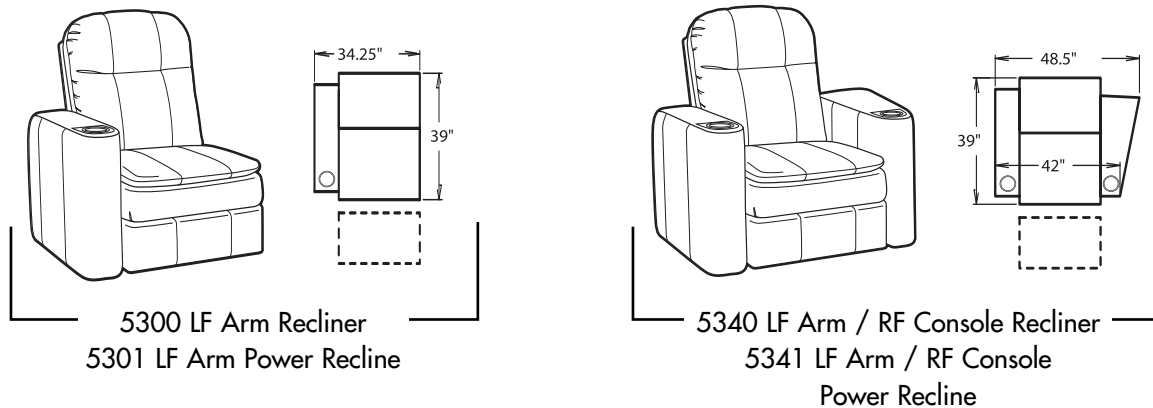

- **ComfortRest®** - Provides continuous leg support when reclined.
- **PowerRecline®** - Effortlessly recline to your favorite position.
- **TouchMotion®** - Easily reclines at the touch of a button.
- **Wallaway®** - Fully reclines inches away from the wall, allowing greater decorating flexibility and more efficient use of space.
- **ButtKicker®** - Silent subwoofer in seat that allows viewers to feel powerful bass without excessive volume.
- **Cupholder** - Generously sized to hold most cans, bottles and drink cups. Decorative beveled rim for a finished look.
- **Optional Lighted Cupholder** - Lighted ring illuminates the cupholder from the inside.

# 45099 Configurations

3 Seat Straight

2 Seat Straight - Love Seat

3 Seat Straight - Sofa

3 Seat Straight

4 Seat Straight

2 Seat Curved

3 Seat Curved

4 Seat Curved

4 Seat - w/Love Seat