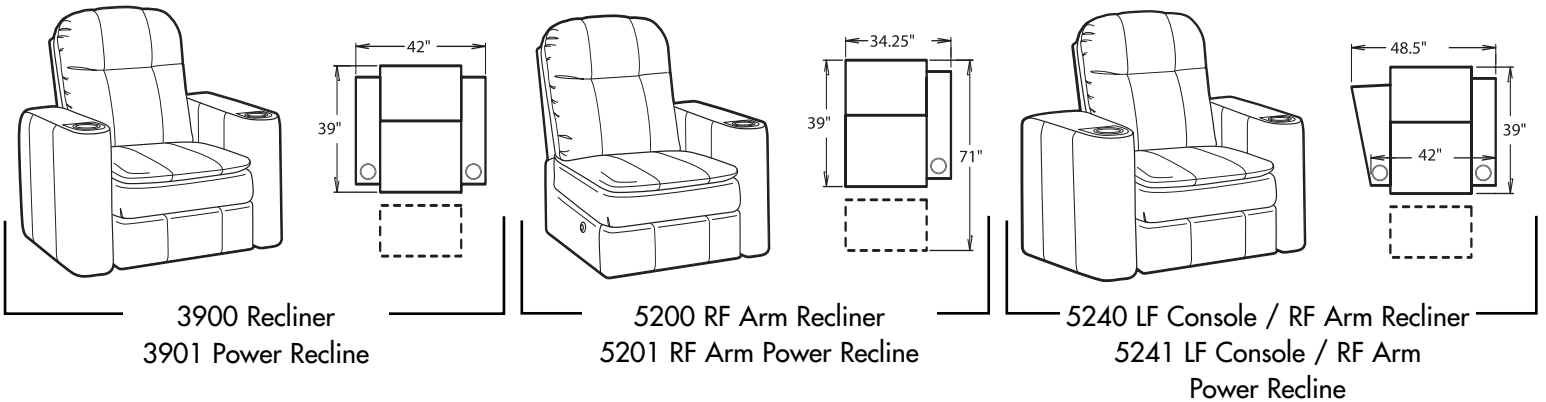

- **ComfortRest®** - Provides continuous leg support when reclined.
- **PowerRecline®** - Effortlessly recline to your favorite position.
- **TouchMotion®** - Easily reclines at the touch of a button.
- **Wallaway®** - Fully reclines inches away from the wall, allowing greater decorating flexibility and more efficient use of space.
- **ButtKicker®** - Silent subwoofer in seat that allows viewers to feel powerful bass without excessive volume.
- **Cupholder** - Generously sized to hold most cans, bottles and drink cups. Decorative beveled rim for a finished look.
- **Optional Lighted Cupholder** - Lighted ring illuminates the cupholder from the inside.

# 45099 Configurations

3 Seat Straight

2 Seat Straight - Love Seat

3 Seat Straight - Sofa

3 Seat Straight

4 Seat Straight

2 Seat Curved

3 Seat Curved

4 Seat Curved

4 Seat - w/Love Seat