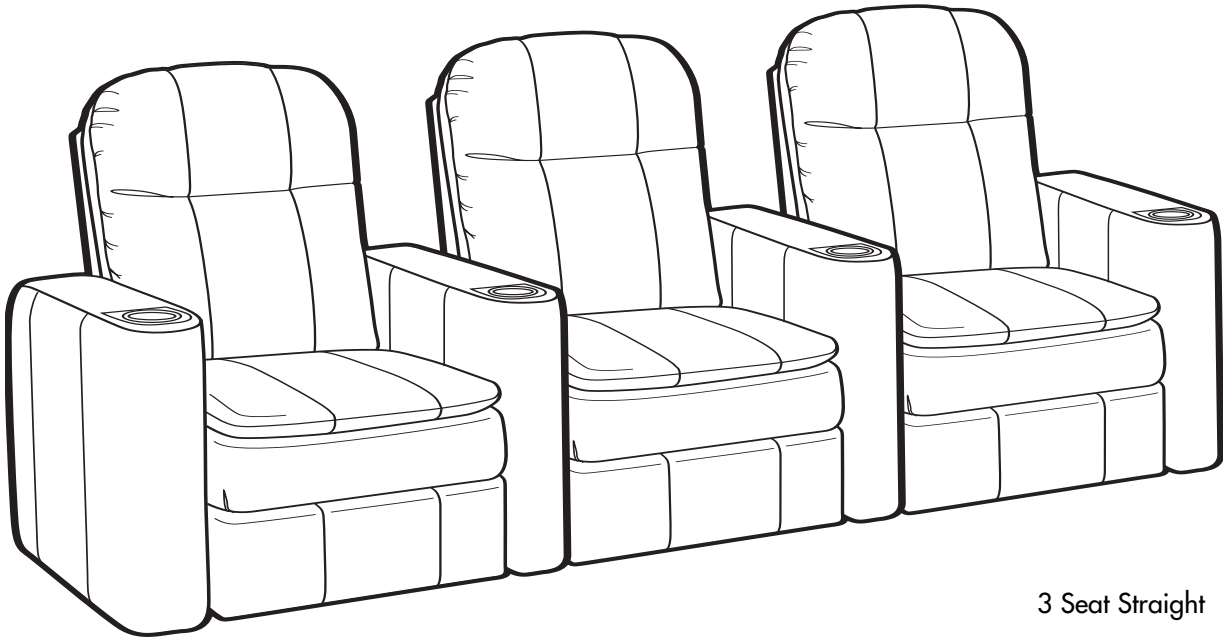

- **ComfortRest®** - Provides continuous leg support when reclined.
- **PowerRecline®** - Effortlessly recline to your favorite position.
- **TouchMotion®** - Easily reclines at the touch of a button.
- **Wallaway®** - Fully reclines inches away from the wall, allowing greater decorating flexibility and more efficient use of space.
- **ButtKicker®** - Silent subwoofer in seat that allows viewers to feel powerful bass without excessive volume.
- **Cupholder** - Generously sized to hold most cans, bottles and drink cups. Decorative beveled rim for a finished look.
- **Optional Lighted Cupholder** - Lighted ring illuminates the cupholder from the inside.

# 45099 Configurations

3 Seat Straight

2 Seat Straight - Love Seat

3 Seat Straight - Sofa

3 Seat Straight

4 Seat Straight

2 Seat Curved

3 Seat Curved

4 Seat Curved

4 Seat - w/Love Seat