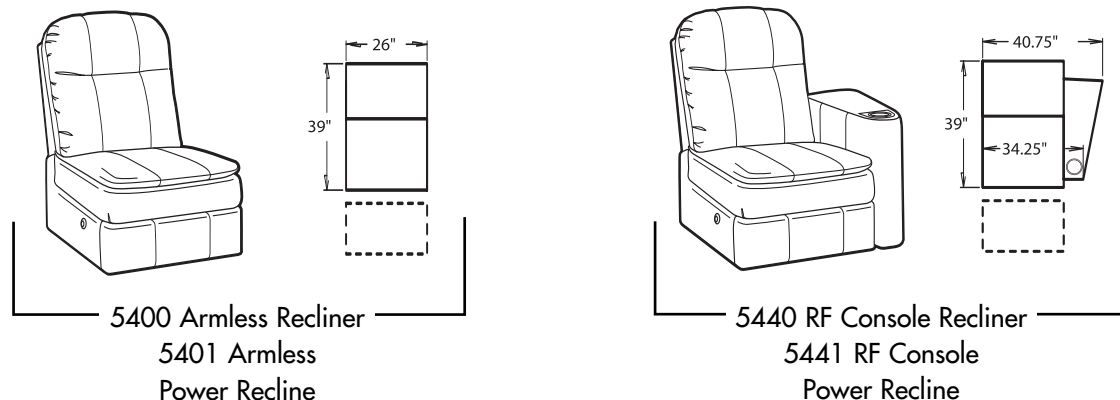

- **ComfortRest®** - Provides continuous leg support when reclined.
- **PowerRecline®** - Effortlessly recline to your favorite position.
- **TouchMotion®** - Easily reclines at the touch of a button.
- **Wallaway®** - Fully reclines inches away from the wall, allowing greater decorating flexibility and more efficient use of space.
- **ButtKicker®** - Silent subwoofer in seat that allows viewers to feel powerful bass without excessive volume.
- **Cupholder** - Generously sized to hold most cans, bottles and drink cups. Decorative beveled rim for a finished look.
- **Optional Lighted Cupholder** - Lighted ring illuminates the cupholder from the inside.

# 45099 Configurations

3 Seat Straight

2 Seat Straight - Love Seat

3 Seat Straight - Sofa

3 Seat Straight

4 Seat Straight

2 Seat Curved

3 Seat Curved

4 Seat Curved

4 Seat - w/Love Seat