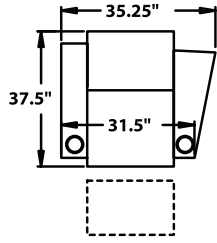

5300 - Straight Arm LF, WAW®, TM®, Rec
5301 - Straight Arm LF, WAW®, PR®, Rec
H. 38.5" W. 27.75" SD. 22.5" OD. 37.5"

5400 - Armless, WAW®, TM®, Rec
5401 - Armless, WAW®, PR®, Rec
H. 38.5" W. 22.5" SD. 22.5" OD. 37.5"

CURVED

5240 - LF Wedge Arm/RF Straight Arm, WAW®, TM®, Rec
5241 - LF Wedge Arm/RF Straight Arm, WAW®, PR®, Rec
H. 38.5" W. 35.25" SD. 22.5" OD. 37.5"

5340 - Wedge Arm RF/LF Straight Arm, WAW®, TM®, Rec
5341 - Wedge Arm RF/LF Straight Arm, WAW®, PR®, Rec
H. 38.5" W. 35.25" SD. 22.5" OD. 37.5"

©2008 Berkline, LLC
 Specifications accurate at time of printing.
 Specifications are subject to change without notification.
 Revised 8/09.

WAW® = Wallaway®
TM® = TouchMotion®
PR® = PowerRecline®
REC = Recliner

38.5" BACK HEIGHT

3900 RECLINER
3901 POWER RECLINE

5300 LF ARM
RECLINER
5301 LF ARM
POWER RECLINE

5340 CONSOLE
5341 CONSOLE
POWER RECLINE

5400 ARMLESS
RECLINER
5401 ARMLESS
POWER RECLINE

5440 CONSOLE
5441 CONSOLE
POWER RECLINE