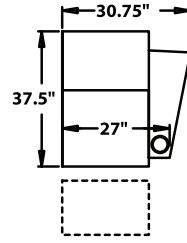

STRAIGHT

3900 - Straight Arm RF/LF, WAW®, TM®, Rec
3901 - Straight Arm RF/LF, WAW®, PR®, Rec
H. 38.5" W. 32.75" SD. 22.5" OD. 37.5"

5200 - Straight Arm RF, WAW®, TM®, Rec
5201 - Straight Arm RF, WAW®, PR®, Rec
H. 38.5" W. 27.75" SD. 22.5" OD. 37.5"

5300 - Straight Arm LF, WAW®, TM®, Rec
5301 - Straight Arm LF, WAW®, PR®, Rec
H. 38.5" W. 27.75" SD. 22.5" OD. 37.5"

5400 - Armless, WAW®, TM®, Rec
5401 - Armless, WAW®, PR®, Rec
H. 38.5" W. 22.5" SD. 22.5" OD. 37.5"

CURVED

5240 - LF Wedge Arm/RF Straight Arm, WAW®, TM®, Rec
5241 - LF Wedge Arm/RF Straight Arm, WAW®, PR®, Rec
H. 38.5" W. 35.25" SD. 22.5" OD. 37.5"

5340 - Wedge Arm RF/LF Straight Arm, WAW®, TM®, Rec
5341 - Wedge Arm RF/LF Straight Arm, WAW®, PR®, Rec
H. 38.5" W. 35.25" SD. 22.5" OD. 37.5"

38.5" BACK HEIGHT

3900 RECLINER
3901 POWER RECLINE

5300 LF ARM
RECLINER
5301 LF ARM
POWER RECLINE

5340 CONSOLE
5341 CONSOLE
POWER RECLINE

5400 ARMLESS
RECLINER
5401 ARMLESS
POWER RECLINE

5440 CONSOLE
5441 CONSOLE
POWER RECLINE