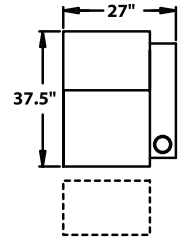

5200 RF ARM
RECLINER
5201 RF ARM
POWER RECLINE