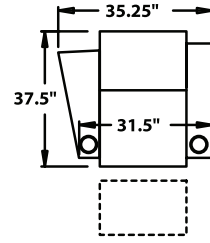

STRAIGHT

3900 - Straight Arm RF/LF, WAW®, TM®, Rec
3901 - Straight Arm RF/LF, WAW®, PR®, Rec
H. 38.5" W. 32.75" SD. 22.5" OD. 37.5"

5200 - Straight Arm RF, WAW®, TM®, Rec
5201 - Straight Arm RF, WAW®, PR®, Rec
H. 38.5" W. 27.75" SD. 22.5" OD. 37.5"

5300 - Straight Arm LF, WAW®, TM®, Rec
5301 - Straight Arm LF, WAW®, PR®, Rec
H. 38.5" W. 27.75" SD. 22.5" OD. 37.5"

5400 - Armless, WAW®, TM®, Rec
5401 - Armless, WAW®, PR®, Rec
H. 38.5" W. 22.5" SD. 22.5" OD. 37.5"

CURVED

5240 - LF Wedge Arm/RF Straight Arm, WAW®, TM®, Rec
5241 - LF Wedge Arm/RF Straight Arm, WAW®, PR®, Rec
H. 38.5" W. 35.25" SD. 22.5" OD. 37.5"

5340 - Wedge Arm RF/LF Straight Arm, WAW®, TM®, Rec
5341 - Wedge Arm RF/LF Straight Arm, WAW®, PR®, Rec
H. 38.5" W. 35.25" SD. 22.5" OD. 37.5"

38.5" BACK HEIGHT

3900 RECLINER
3901 POWER RECLINE

5300 LF ARM
RECLINER
5301 LF ARM
POWER RECLINE

5340 CONSOLE
5341 CONSOLE
POWER RECLINE

5400 ARMLESS
RECLINER
5401 ARMLESS
POWER RECLINE

5440 CONSOLE
5441 CONSOLE
POWER RECLINE