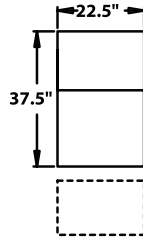

STRAIGHT

3900 - Straight Arm RF/LF, WAW®, TM®, Rec
3901 - Straight Arm RF/LF, WAW®, PR®, Rec
H. 38.5" W. 32.75" SD. 22.5" OD. 37.5"

5200 - Straight Arm RF, WAW®, TM®, Rec
5201 - Straight Arm RF, WAW®, PR®, Rec
H. 38.5" W. 27.75" SD. 22.5" OD. 37.5"

5300 - Straight Arm LF, WAW®, TM®, Rec
5301 - Straight Arm LF, WAW®, PR®, Rec
H. 38.5" W. 27.75" SD. 22.5" OD. 37.5"

5400 - Armless, WAW®, TM®, Rec
5401 - Armless, WAW®, PR®, Rec
H. 38.5" W. 22.5" SD. 22.5" OD. 37.5"

38.5" BACK HEIGHT

3900 RECLINER
3901 POWER RECLINE

5300 LF ARM
RECLINER
5301 LF ARM
POWER RECLINE

5340 CONSOLE
5341 CONSOLE
POWER RECLINE

5400 ARMLESS
RECLINER
5401 ARMLESS
POWER RECLINE

5440 CONSOLE
5441 CONSOLE
POWER RECLINE