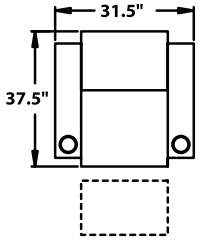

38.5" BACK HEIGHT

3900 RECLINER
3901 POWER RECLINE