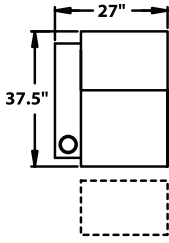

5300 - Straight Arm LF, WAW®, TM®, Rec
5301 - Straight Arm LF, WAW®, PR®, Rec
H. 38.5" W. 27.75" SD. 22.5" OD. 37.5"

5400 - Armless, WAW®, TM®, Rec
5401 - Armless, WAW®, PR®, Rec
H. 38.5" W. 22.5" SD. 22.5" OD. 37.5"

5440 - Wedge Arm RF, WAW®, TM®, Rec
5441 - Wedge Arm RF, WAW®, PR®, Rec
H. 38.5" W. 30.75" SD. 22.5" OD. 37.5"

Available in fabric, suede, vinyl, 100% genuine top grain leather or LeatherPlus.*

* LeatherPlus combines leather and vinyl for value and comfort.

©2008 Berkline, LLC
 Specifications accurate at time of printing.
 Specifications are subject to change without notification.
 Revised 8/09.

WAW® = Wallaway®
TM® = TouchMotion®
PR® = PowerRecline®
REC = Recliner

38.5" BACK HEIGHT

3900 RECLINER
3901 POWER RECLINE

5300 LF ARM
RECLINER
5301 LF ARM
POWER RECLINE

5340 CONSOLE
5341 CONSOLE
POWER RECLINE

5400 ARMLESS
RECLINER
5401 ARMLESS
POWER RECLINE

5440 CONSOLE
5441 CONSOLE
POWER RECLINE