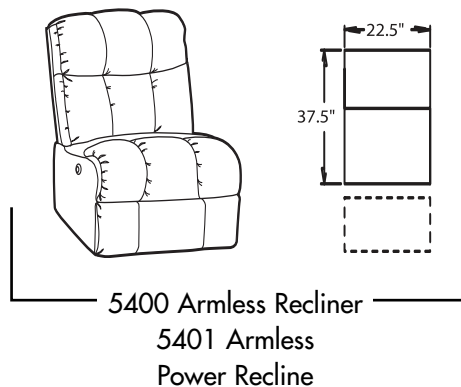

- **Wallaway®** - Fully reclines inches away from the wall, allowing greater decorating flexibility and more efficient use of space.
- **ChaiseLounger®** - Provides continuous, head-to-toe support when reclined.
- **PowerRecline®** - Effortlessly recline to your favorite position.
- **Lighted Cupholder** - Lighted ring illuminates the cupholder from the inside.
- **Small Scale Mechanism** - Space-saving design features a more compact recline mechanism, but delivers full-size performance and function.
- **Pull Cord Release** - Reclines with a gentle pull on the loop hidden between the seat and arm.
- **ButtKicker® Mini** - Silent subwoofer in seat that allows viewers to feel powerful bass without excessive volume.

# 45086 Configurations

3 Seat Straight

3 Seat Straight - Sofa

2 Seat Straight - Love Seat

3 Seat Straight

4 Seat Straight

2 Seat Curved

3 Seat Curved