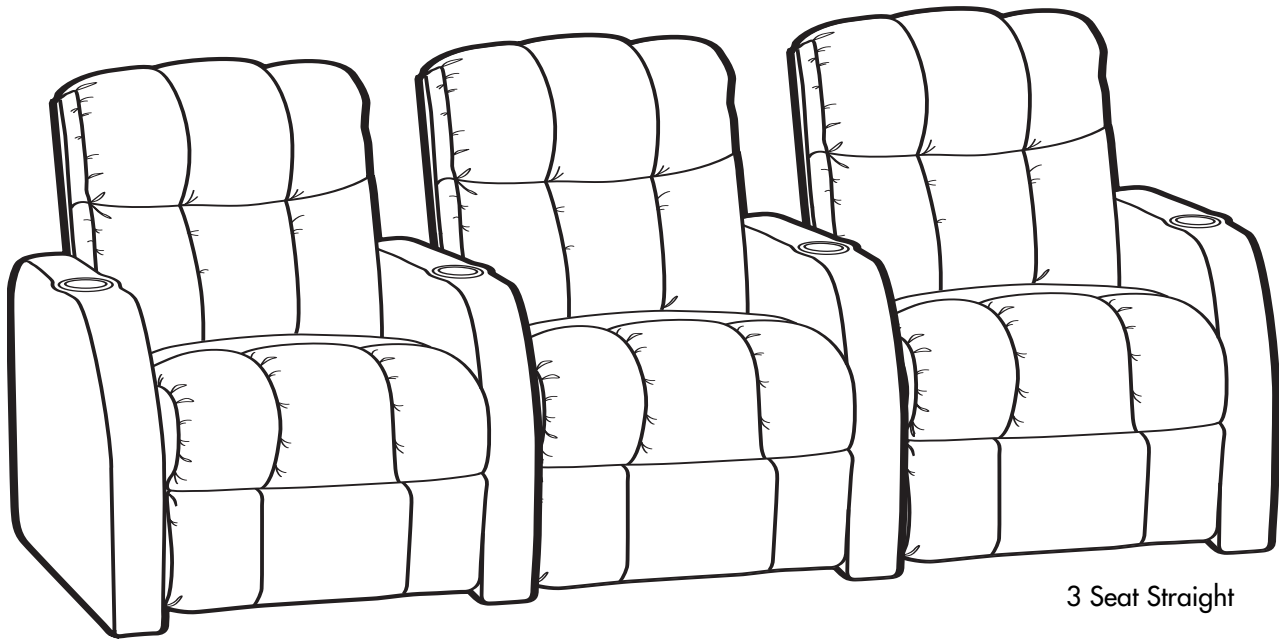

- **Wallaway®** - Fully reclines inches away from the wall, allowing greater decorating flexibility and more efficient use of space.
- **ChaiseLounger®** - Provides continuous, head-to-toe support when reclined.
- **PowerRecline®** - Effortlessly recline to your favorite position.
- **Lighted Cupholder** - Lighted ring illuminates the cupholder from the inside.
- **Small Scale Mechanism** - Space-saving design features a more compact recline mechanism, but delivers full-size performance and function.
- **Pull Cord Release** - Reclines with a gentle pull on the loop hidden between the seat and arm.
- **ButtKicker® Mini** - Silent subwoofer in seat that allows viewers to feel powerful bass without excessive volume.

# 45086 Configurations

3 Seat Straight

3 Seat Straight - Sofa

2 Seat Straight - Love Seat

3 Seat Straight

4 Seat Straight

2 Seat Curved

3 Seat Curved

4 Seat Curved

5 Seat Curved

4 Seat - w/Love Seat