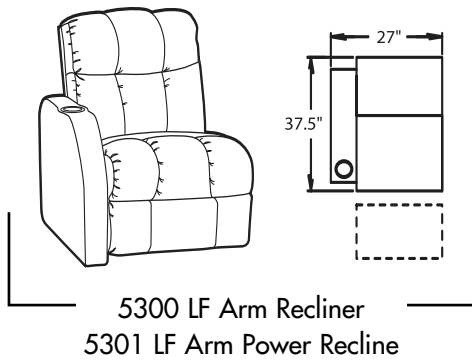

- **Wallaway®** - Fully reclines inches away from the wall, allowing greater decorating flexibility and more efficient use of space.
- **ChaiseLounger®** - Provides continuous, head-to-toe support when reclined.
- **PowerRecline®** - Effortlessly recline to your favorite position.
- **Lighted Cupholder** - Lighted ring illuminates the cupholder from the inside.
- **Small Scale Mechanism** - Space-saving design features a more compact recline mechanism, but delivers full-size performance and function.
- **Pull Cord Release** - Reclines with a gentle pull on the loop hidden between the seat and arm.
- **ButtKicker® Mini** - Silent subwoofer in seat that allows viewers to feel powerful bass without excessive volume.

# 45086 Configurations

3 Seat Straight

3 Seat Straight - Sofa

2 Seat Straight - Love Seat

3 Seat Straight

4 Seat Straight

2 Seat Curved

3 Seat Curved