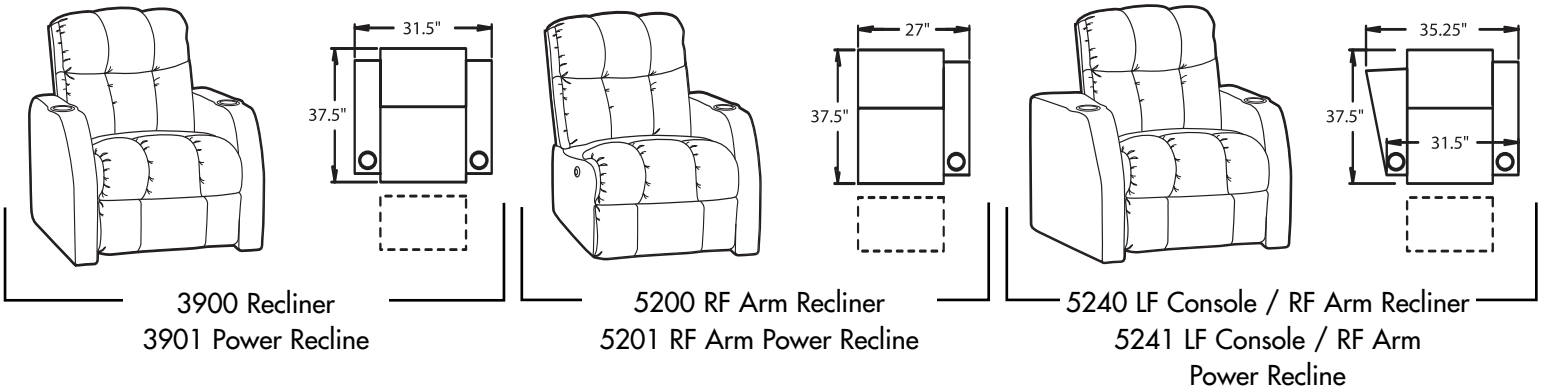

- **Wallaway®** - Fully reclines inches away from the wall, allowing greater decorating flexibility and more efficient use of space.
- **ChaiseLounger®** - Provides continuous, head-to-toe support when reclined.
- **PowerRecline®** - Effortlessly recline to your favorite position.
- **Lighted Cupholder** - Lighted ring illuminates the cupholder from the inside.
- **Small Scale Mechanism** - Space-saving design features a more compact recline mechanism, but delivers full-size performance and function.
- **Pull Cord Release** - Reclines with a gentle pull on the loop hidden between the seat and arm.
- **ButtKicker® Mini** - Silent subwoofer in seat that allows viewers to feel powerful bass without excessive volume.

# 45086 Configurations

3 Seat Straight

3 Seat Straight - Sofa

2 Seat Straight - Love Seat

3 Seat Straight

4 Seat Straight

2 Seat Curved

3 Seat Curved

4 Seat Curved

5 Seat Curved

4 Seat - w/Love Seat