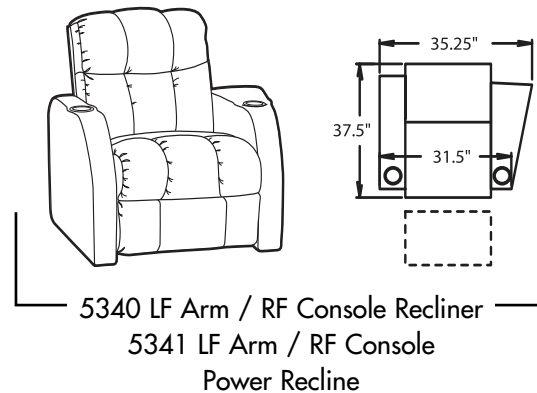

- **Wallaway®** - Fully reclines inches away from the wall, allowing greater decorating flexibility and more efficient use of space.
- **ChaiseLounger®** - Provides continuous, head-to-toe support when reclined.
- **PowerRecline®** - Effortlessly recline to your favorite position.
- **Lighted Cupholder** - Lighted ring illuminates the cupholder from the inside.
- **Small Scale Mechanism** - Space-saving design features a more compact recline mechanism, but delivers full-size performance and function.
- **Pull Cord Release** - Reclines with a gentle pull on the loop hidden between the seat and arm.
- **ButtKicker® Mini** - Silent subwoofer in seat that allows viewers to feel powerful bass without excessive volume.

# 45086 Configurations

3 Seat Straight

3 Seat Straight - Sofa

2 Seat Straight - Love Seat

3 Seat Straight

4 Seat Straight

2 Seat Curved

3 Seat Curved

4 Seat Curved

5 Seat Curved

4 Seat - w/Love Seat