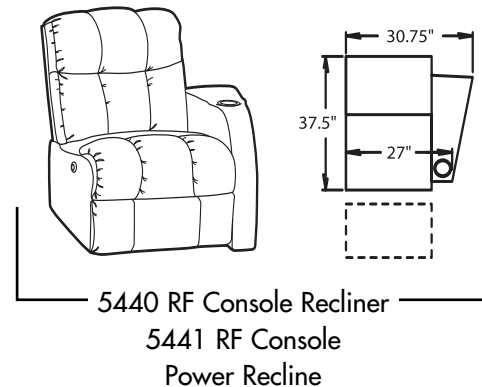

- **Wallaway®** - Fully reclines inches away from the wall, allowing greater decorating flexibility and more efficient use of space.
- **ChaiseLounger®** - Provides continuous, head-to-toe support when reclined.
- **PowerRecline®** - Effortlessly recline to your favorite position.
- **Lighted Cupholder** - Lighted ring illuminates the cupholder from the inside.
- **Small Scale Mechanism** - Space-saving design features a more compact recline mechanism, but delivers full-size performance and function.
- **Pull Cord Release** - Reclines with a gentle pull on the loop hidden between the seat and arm.
- **ButtKicker® Mini** - Silent subwoofer in seat that allows viewers to feel powerful bass without excessive volume.

# 45086 Configurations

3 Seat Straight

3 Seat Straight - Sofa

2 Seat Straight - Love Seat

3 Seat Straight

4 Seat Straight

2 Seat Curved

3 Seat Curved