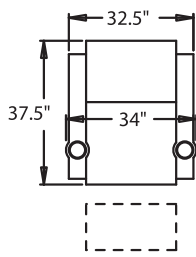

STRAIGHT

- 3900** - 3-Way, WAW®, Rec
3901 - 3-Way, WAW®, PR®, Rec
H. 42" W. 36.25" OD. 36"
- 5200** - Straight Arm RF, WAW®, TM®, Rec
5201 - Straight Arm RF, WAW®, PR®, Rec
H. 42" W. 29.75" OD. 36"
- 5300** - Straight Arm LF, WAW®, TM®, Rec
5301 - Straight Arm LF, WAW®, PR®, Rec
H. 42" W. 29.75" OD. 36"
- 5400** - Armless, WAW®, TM®, Rec
5401 - Armless, WAW®, PR®, Rec
H. 42" W. 24" OD. 36"
- 6700** - Armless, WAW®, TM®, Loveseat
6701 - Armless, WAW®, PR®, Loveseat
H. 42" W. 48" OD. 36"

WAW® = Wallaway
TM® = Touch Motion
PR® = Power Recline
Rec = Recliner
LF = Left Facing
RF = Right Facing

CURVED

- 5240** - LF Wedge Arm/RF Straight Arm, WAW®, TM®, Rec
5241 - LF Wedge Arm/RF Straight Arm, WAW®, PR®, Rec
H. 42" W. 38" OD. 36"
- 5340** - RF Wedge Arm/LF Straight Arm, WAW®, TM®, Rec
5341 - RF Wedge Arm/LF Straight Arm, WAW®, PR®, Rec
H. 42" W. 38" OD. 36"
- 5440** - RF Wedge Arm, WAW®, TM®, Rec
5441 - RF Wedge Arm, WAW®, PR®, Rec
H. 42" W. 31.5" OD. 36"

Available in fabric, suede, vinyl, leather and LeatherPlus*.

*LeatherPlus combines leather and vinyl for value and comfort.

41.5" BACK HEIGHT

3900 RECLINER
3901 POWER

5300 LF ARM
RECLINER
5301 LF ARM
POWER