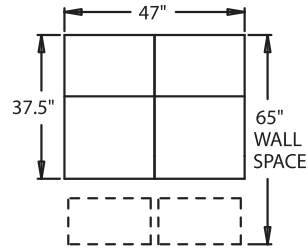

STRAIGHT

- 3900** - 3-Way, WAW®, Rec
3901 - 3-Way, WAW®, PR®, Rec
H. 42" W. 36.25" OD. 36"
- 5200** - Straight Arm RF, WAW®, TM®, Rec
5201 - Straight Arm RF, WAW®, PR®, Rec
H. 42" W. 29.75" OD. 36"
- 5300** - Straight Arm LF, WAW®, TM®, Rec
5301 - Straight Arm LF, WAW®, PR®, Rec
H. 42" W. 29.75" OD. 36"
- 5400** - Armless, WAW®, TM®, Rec
5401 - Armless, WAW®, PR®, Rec
H. 42" W. 24" OD. 36"
- 6700** - Armless, WAW®, TM®, Loveseat
6701 - Armless, WAW®, PR®, Loveseat
H. 42" W. 48" OD. 36"

WAW® = Wallaway
TM® = Touch Motion
PR® = Power Recline
Rec = Recliner
LF = Left Facing
RF = Right Facing

CURVED

- 5240** - LF Wedge Arm/RF Straight Arm, WAW®, TM®, Rec
5241 - LF Wedge Arm/RF Straight Arm, WAW®, PR®, Rec
H. 42" W. 38" OD. 36"
- 5340** - RF Wedge Arm/LF Straight Arm, WAW®, TM®, Rec
5341 - RF Wedge Arm/LF Straight Arm, WAW®, PR®, Rec
H. 42" W. 38" OD. 36"
- 5440** - RF Wedge Arm, WAW®, TM®, Rec
5441 - RF Wedge Arm, WAW®, PR®, Rec
H. 42" W. 31.5" OD. 36"

Available in fabric, suede, vinyl, leather and LeatherPlus*.

*LeatherPlus combines leather and vinyl for value and comfort.

41.5" BACK HEIGHT

3900 RECLINER
3901 POWER

5300 LF ARM
RECLINER
5301 LF ARM
POWER

5340 LF ARM
CONSOLE RF
5341 POWER

5400 ARMLESS
RECLINER
5401 ARMLESS
POWER

5440 LF ARM
CONSOLE RF
5441 POWER

5240 RF ARM
CONSOLE LF
5241 POWER

5200 RF ARM
RECLINER
5201 RF ARM
POWER

6700 ARMLESS LOVE
6701 ARMLESS POWER