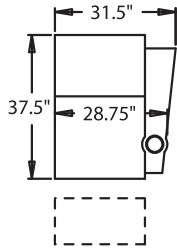

STRAIGHT

- 3900** - 3-Way, WAW®, Rec
3901 - 3-Way, WAW®, PR®, Rec
H. 42" W. 36.25" OD. 36"
- 5200** - Straight Arm RF, WAW®, TM®, Rec
5201 - Straight Arm RF, WAW®, PR®, Rec
H. 42" W. 29.75" OD. 36"
- 5300** - Straight Arm LF, WAW®, TM®, Rec
5301 - Straight Arm LF, WAW®, PR®, Rec
H. 42" W. 29.75" OD. 36"
- 5400** - Armless, WAW®, TM®, Rec
5401 - Armless, WAW®, PR®, Rec
H. 42" W. 24" OD. 36"
- 6700** - Armless, WAW®, TM®, Loveseat
6701 - Armless, WAW®, PR®, Loveseat
H. 42" W. 48" OD. 36"

WAW® = Wallaway
TM® = Touch Motion
PR® = Power Recline
Rec = Recliner
LF = Left Facing
RF = Right Facing

CURVED

- 5240** - LF Wedge Arm/RF Straight Arm, WAW®, TM®, Rec
5241 - LF Wedge Arm/RF Straight Arm, WAW®, PR®, Rec
H. 42" W. 38" OD. 36"
- 5340** - RF Wedge Arm/LF Straight Arm, WAW®, TM®, Rec
5341 - RF Wedge Arm/LF Straight Arm, WAW®, PR®, Rec
H. 42" W. 38" OD. 36"
- 5440** - RF Wedge Arm, WAW®, TM®, Rec
5441 - RF Wedge Arm, WAW®, PR®, Rec
H. 42" W. 31.5" OD. 36"

Available in fabric, suede, vinyl, leather and LeatherPlus*.

*LeatherPlus combines leather and vinyl for value and comfort.

41.5" BACK HEIGHT

3900 RECLINER
3901 POWER

5300 LF ARM
RECLINER
5301 LF ARM
POWER

5340 LF ARM
CONSOLE RF
5341 POWER

5400 ARMLESS
RECLINER
5401 ARMLESS
POWER

5440 LF ARM
CONSOLE RF
5441 POWER

5240 RF ARM
CONSOLE LF
5241 POWER

5200 RF ARM
RECLINER
5201 RF ARM
POWER

6700 ARMLESS LOVE
6701 ARMLESS POWER