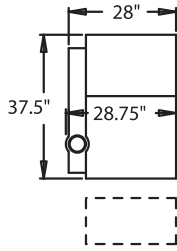

STRAIGHT

- 3900** - 3-Way, WAW®, Rec
3901 - 3-Way, WAW®, PR®, Rec
H. 42" W. 36.25" OD. 36"
- 5200** - Straight Arm RF, WAW®, TM®, Rec
5201 - Straight Arm RF, WAW®, PR®, Rec
H. 42" W. 29.75" OD. 36"
- 5300** - Straight Arm LF, WAW®, TM®, Rec
5301 - Straight Arm LF, WAW®, PR®, Rec
H. 42" W. 29.75" OD. 36"
- 5400** - Armless, WAW®, TM®, Rec
5401 - Armless, WAW®, PR®, Rec
H. 42" W. 24" OD. 36"
- 6700** - Armless, WAW®, TM®, Loveseat
6701 - Armless, WAW®, PR®, Loveseat
H. 42" W. 48" OD. 36"

WAW® = Wallaway
TM® = Touch Motion
PR® = Power Recline
Rec = Recliner
LF = Left Facing
RF = Right Facing

CURVED

- 5240** - LF Wedge Arm/RF Straight Arm, WAW®, TM®, Rec
5241 - LF Wedge Arm/RF Straight Arm, WAW®, PR®, Rec
H. 42" W. 38" OD. 36"
- 5340** - RF Wedge Arm/LF Straight Arm, WAW®, TM®, Rec
5341 - RF Wedge Arm/LF Straight Arm, WAW®, PR®, Rec
H. 42" W. 38" OD. 36"
- 5440** - RF Wedge Arm, WAW®, TM®, Rec
5441 - RF Wedge Arm, WAW®, PR®, Rec
H. 42" W. 31.5" OD. 36"

Available in fabric, suede, vinyl, leather and LeatherPlus*.

*LeatherPlus combines leather and vinyl for value and comfort.

41.5" BACK HEIGHT

3900 RECLINER
3901 POWER

5300 LF ARM
RECLINER
5301 LF ARM
POWER