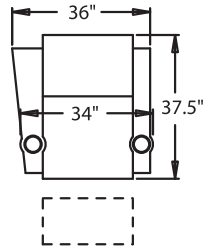

5240 RF ARM
CONSOLE LF
5241 POWER