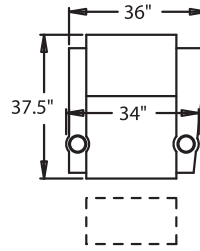

STRAIGHT

- 3900** - 3-Way, WAW®, Rec
3901 - 3-Way, WAW®, PR®, Rec
H. 42" W. 36.25" OD. 36"
- 5200** - Straight Arm RF, WAW®, TM®, Rec
5201 - Straight Arm RF, WAW®, PR®, Rec
H. 42" W. 29.75" OD. 36"
- 5300** - Straight Arm LF, WAW®, TM®, Rec
5301 - Straight Arm LF, WAW®, PR®, Rec
H. 42" W. 29.75" OD. 36"
- 5400** - Armless, WAW®, TM®, Rec
5401 - Armless, WAW®, PR®, Rec
H. 42" W. 24" OD. 36"
- 6700** - Armless, WAW®, TM®, Loveseat
6701 - Armless, WAW®, PR®, Loveseat
H. 42" W. 48" OD. 36"

WAW® = Wallaway
TM® = Touch Motion
PR® = Power Recline
Rec = Recliner
LF = Left Facing
RF = Right Facing

CURVED

- 5240** - LF Wedge Arm/RF Straight Arm, WAW®, TM®, Rec
5241 - LF Wedge Arm/RF Straight Arm, WAW®, PR®, Rec
H. 42" W. 38" OD. 36"
- 5340** - RF Wedge Arm/LF Straight Arm, WAW®, TM®, Rec
5341 - RF Wedge Arm/LF Straight Arm, WAW®, PR®, Rec
H. 42" W. 38" OD. 36"
- 5440** - RF Wedge Arm, WAW®, TM®, Rec
5441 - RF Wedge Arm, WAW®, PR®, Rec
H. 42" W. 31.5" OD. 36"

Available in fabric, suede, vinyl, leather and LeatherPlus*.

*LeatherPlus combines leather and vinyl for value and comfort.

41.5" BACK HEIGHT

3900 RECLINER
3901 POWER

5300 LF ARM
RECLINER
5301 LF ARM
POWER

5340 LF ARM
CONSOLE RF
5341 POWER

5400 ARMLESS
RECLINER
5401 ARMLESS
POWER

5440 LF ARM
CONSOLE RF
5441 POWER

5240 RF ARM
CONSOLE LF
5241 POWER

5200 RF ARM
RECLINER
5201 RF ARM
POWER

6700 ARMLESS LOVE
6701 ARMLESS POWER