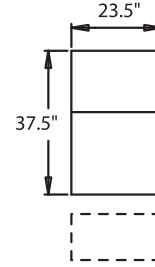

STRAIGHT

- 3900** - 3-Way, WAW®, Rec
3901 - 3-Way, WAW®, PR®, Rec
H. 42" W. 36.25" OD. 36"
- 5200** - Straight Arm RF, WAW®, TM®, Rec
5201 - Straight Arm RF, WAW®, PR®, Rec
H. 42" W. 29.75" OD. 36"
- 5300** - Straight Arm LF, WAW®, TM®, Rec
5301 - Straight Arm LF, WAW®, PR®, Rec
H. 42" W. 29.75" OD. 36"
- 5400** - Armless, WAW®, TM®, Rec
5401 - Armless, WAW®, PR®, Rec
H. 42" W. 24" OD. 36"
- 6700** - Armless, WAW®, TM®, Loveseat
6701 - Armless, WAW®, PR®, Loveseat
H. 42" W. 48" OD. 36"

WAW® = Wallaway
TM® = Touch Motion
PR® = Power Recline
Rec = Recliner
LF = Left Facing
RF = Right Facing

CURVED

- 5240** - LF Wedge Arm/RF Straight Arm, WAW®, TM®, Rec
5241 - LF Wedge Arm/RF Straight Arm, WAW®, PR®, Rec
H. 42" W. 38" OD. 36"
- 5340** - RF Wedge Arm/LF Straight Arm, WAW®, TM®, Rec
5341 - RF Wedge Arm/LF Straight Arm, WAW®, PR®, Rec
H. 42" W. 38" OD. 36"
- 5440** - RF Wedge Arm, WAW®, TM®, Rec
5441 - RF Wedge Arm, WAW®, PR®, Rec
H. 42" W. 31.5" OD. 36"

Available in fabric, suede, vinyl, leather and LeatherPlus*.

*LeatherPlus combines leather and vinyl for value and comfort.

41.5" BACK HEIGHT

3900 RECLINER
3901 POWER

5300 LF ARM
RECLINER
5301 LF ARM
POWER

5340 LF ARM
CONSOLE RF
5341 POWER

5400 ARMLESS
RECLINER
5401 ARMLESS
POWER

5440 LF ARM
CONSOLE RF
5441 POWER

5240 RF ARM
CONSOLE LF
5241 POWER

5200 RF ARM
RECLINER
5201 RF ARM
POWER

6700 ARMLESS LOVE
6701 ARMLESS POWER