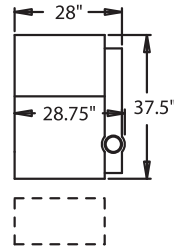

STRAIGHT

- 3900** - 3-Way, WAW®, Rec
3901 - 3-Way, WAW®, PR®, Rec
H. 42" W. 36.25" OD. 36"
- 5200** - Straight Arm RF, WAW®, TM®, Rec
5201 - Straight Arm RF, WAW®, PR®, Rec
H. 42" W. 29.75" OD. 36"
- 5300** - Straight Arm LF, WAW®, TM®, Rec
5301 - Straight Arm LF, WAW®, PR®, Rec
H. 42" W. 29.75" OD. 36"
- 5400** - Armless, WAW®, TM®, Rec
5401 - Armless, WAW®, PR®, Rec
H. 42" W. 24" OD. 36"
- 6700** - Armless, WAW®, TM®, Loveseat
6701 - Armless, WAW®, PR®, Loveseat
H. 42" W. 48" OD. 36"

WAW® = Wallaway
TM® = Touch Motion
PR® = Power Recline
Rec = Recliner
LF = Left Facing
RF = Right Facing

CURVED

- 5240** - LF Wedge Arm/RF Straight Arm, WAW®, TM®, Rec
5241 - LF Wedge Arm/RF Straight Arm, WAW®, PR®, Rec
H. 42" W. 38" OD. 36"
- 5340** - RF Wedge Arm/LF Straight Arm, WAW®, TM®, Rec
5341 - RF Wedge Arm/LF Straight Arm, WAW®, PR®, Rec
H. 42" W. 38" OD. 36"
- 5440** - RF Wedge Arm, WAW®, TM®, Rec
5441 - RF Wedge Arm, WAW®, PR®, Rec
H. 42" W. 31.5" OD. 36"

Available in fabric, suede, vinyl, leather and LeatherPlus*.

*LeatherPlus combines leather and vinyl for value and comfort.

41.5" BACK HEIGHT

3900 RECLINER
3901 POWER

5300 LF ARM
RECLINER
5301 LF ARM
POWER

5340 LF ARM
CONSOLE RF
5341 POWER

5400 ARMLESS
RECLINER
5401 ARMLESS
POWER

5440 LF ARM
CONSOLE RF
5441 POWER

5240 RF ARM
CONSOLE LF
5241 POWER

5200 RF ARM
RECLINER
5201 RF ARM
POWER

6700 ARMLESS LOVE
6701 ARMLESS POWER