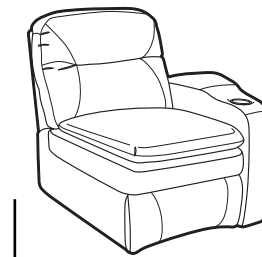

- **Wallaway®** - Fully reclines inches away from the wall, allowing greater decorating flexibility and more efficient use of space.
- **TouchMotion®** - Easily reclines at the touch of a button.
- **Pillow Top** - Finished with a plush pillow of soft padding for "sink-in" comfort.
- **ComfortRest®** - Provides continuous leg support when reclined.
- **PowerRecline®** - Effortlessly recline to your favorite position.
- **ButtKicker®** - Silent subwoofer in seat that allows viewers to feel powerful bass without excessive volume.
- **Lighted Cupholder** - Generously sized to hold most cans, bottles and drink cups. Lighted ring illuminates the cupholder from the inside.
- **Ambient Base Lighting** - Soft glowing light illuminates from the bottom of the chair giving the ambience of an actual movie theater.

3900 Recliner
3901 Power Recline

5200 RF Arm Recliner
5201 RF Arm Power Recline

5240 LF Console / RF Arm Recliner
5241 LF Console / RF Arm Power Recline

5300 LF Arm Recliner
5301 LF Arm Power Recline

5340 LF Arm / RF Console Recliner
5341 LF Arm / RF Console Power Recline

5400 Armless Recliner
5401 Armless Power Recline

5440 RF Console Recliner
5441 RF Console Power Recline

45013 Configurations

3 Seat Straight

2 Seat Straight

3 Seat Straight

4 Seat Straight

2 Seat Curved