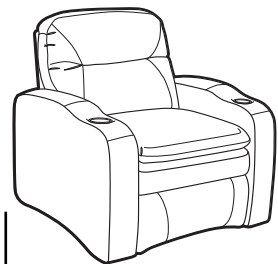

- **Wallaway®** - Fully reclines inches away from the wall, allowing greater decorating flexibility and more efficient use of space.
- **TouchMotion®** - Easily reclines at the touch of a button.
- **Pillow Top** - Finished with a plush pillow of soft padding for "sink-in" comfort.
- **ComfortRest®** - Provides continuous leg support when reclined.
- **PowerRecline®** - Effortlessly recline to your favorite position.
- **ButtKicker®** - Silent subwoofer in seat that allows viewers to feel powerful bass without excessive volume.
- **Lighted Cupholder** - Generously sized to hold most cans, bottles and drink cups. Lighted ring illuminates the cupholder from the inside.
- **Ambient Base Lighting** - Soft glowing light illuminates from the bottom of the chair giving the ambience of an actual movie theater.

3900 Recliner
3901 Power Recline

5200 RF Arm Recliner
5201 RF Arm Power Recline

5240 LF Console / RF Arm Recliner
5241 LF Console / RF Arm Power Recline

5300 LF Arm Recliner
5301 LF Arm Power Recline

5340 LF Arm / RF Console Recliner
5341 LF Arm / RF Console Power Recline