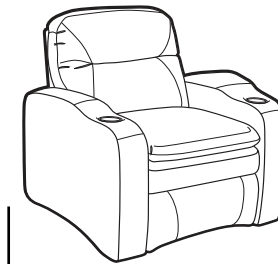

- **Wallaway®** - Fully reclines inches away from the wall, allowing greater decorating flexibility and more efficient use of space.
- **TouchMotion®** - Easily reclines at the touch of a button.
- **Pillow Top** - Finished with a plush pillow of soft padding for "sink-in" comfort.
- **ComfortRest®** - Provides continuous leg support when reclined.
- **PowerRecline®** - Effortlessly recline to your favorite position.
- **ButtKicker®** - Silent subwoofer in seat that allows viewers to feel powerful bass without excessive volume.
- **Lighted Cupholder** - Generously sized to hold most cans, bottles and drink cups. Lighted ring illuminates the cupholder from the inside.
- **Ambient Base Lighting** - Soft glowing light illuminates from the bottom of the chair giving the ambience of an actual movie theater.

3900 Recliner
3901 Power Recline

5200 RF Arm Recliner
5201 RF Arm Power Recline

5240 LF Console / RF Arm Recliner
5241 LF Console / RF Arm Power Recline

5300 LF Arm Recliner
5301 LF Arm Power Recline

5340 LF Arm / RF Console Recliner
5341 LF Arm / RF Console Power Recline

5400 Armless Recliner
5401 Armless Power Recline

5440 RF Console Recliner
5441 RF Console Power Recline

45013 Configurations

3 Seat Straight

2 Seat Straight

3 Seat Straight

4 Seat Straight

2 Seat Curved