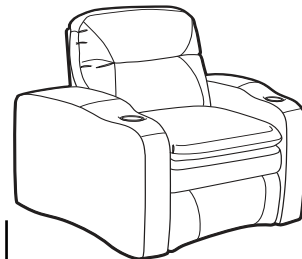

- **Wallaway®** - Fully reclines inches away from the wall, allowing greater decorating flexibility and more efficient use of space.
- **TouchMotion®** - Easily reclines at the touch of a button.
- **Pillow Top** - Finished with a plush pillow of soft padding for "sink-in" comfort.
- **ComfortRest®** - Provides continuous leg support when reclined.
- **PowerRecline®** - Effortlessly recline to your favorite position.
- **ButtKicker®** - Silent subwoofer in seat that allows viewers to feel powerful bass without excessive volume.
- **Lighted Cupholder** - Generously sized to hold most cans, bottles and drink cups. Lighted ring illuminates the cupholder from the inside.
- **Ambient Base Lighting** - Soft glowing light illuminates from the bottom of the chair giving the ambience of an actual movie theater.

3900 Recliner
3901 Power Recline

5200 RF Arm Recliner
5201 RF Arm Power Recline

5240 LF Console / RF Arm Recliner
5241 LF Console / RF Arm Power Recline

5300 LF Arm Recliner
5301 LF Arm Power Recline

5340 LF Arm / RF Console Recliner
5341 LF Arm / RF Console Power Recline