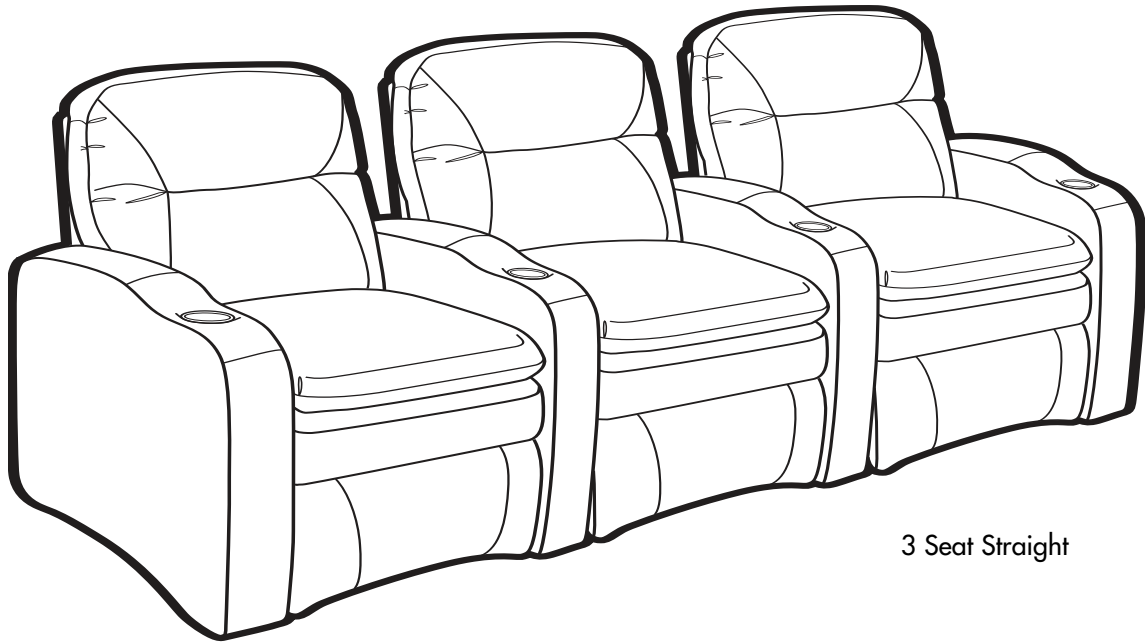

- **Wallaway®** - Fully reclines inches away from the wall, allowing greater decorating flexibility and more efficient use of space.
- **TouchMotion®** - Easily reclines at the touch of a button.
- **Pillow Top** - Finished with a plush pillow of soft padding for "sink-in" comfort.
- **ComfortRest®** - Provides continuous leg support when reclined.
- **PowerRecline®** - Effortlessly recline to your favorite position.
- **ButtKicker®** - Silent subwoofer in seat that allows viewers to feel powerful bass without excessive volume.
- **Lighted Cupholder** - Generously sized to hold most cans, bottles and drink cups. Lighted ring illuminates the cupholder from the inside.
- **Ambient Base Lighting** - Soft glowing light illuminates from the bottom of the chair giving the ambience of an actual movie theater.

3900 Recliner
3901 Power Recline

5200 RF Arm Recliner
5201 RF Arm Power Recline

5240 LF Console / RF Arm Recliner
5241 LF Console / RF Arm Power Recline

5300 LF Arm Recliner
5301 LF Arm Power Recline

5340 LF Arm / RF Console Recliner
5341 LF Arm / RF Console Power Recline

5400 Armless Recliner
5401 Armless Power Recline

5440 RF Console Recliner
5441 RF Console Power Recline

45013 Configurations

3 Seat Straight

2 Seat Straight

3 Seat Straight

4 Seat Straight

2 Seat Curved

3 Seat Curved

4 Seat Curved