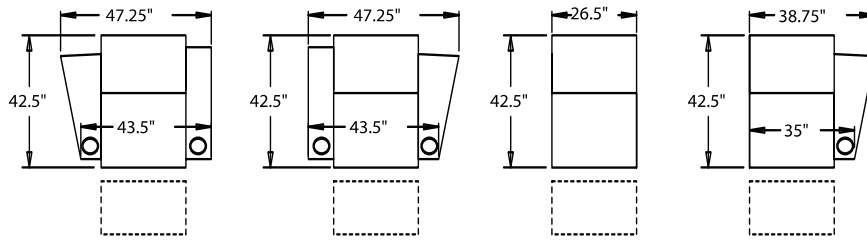

**5300** - Straight Arm LF, WAW®, TM®, Rec  
**5301** - Straight Arm LF, WAW®, PR®, Rec  
**H. 45" W. 35.25" SD. 23.5" OD. 42.5"**

**5400** - Armless, WAW®, TM®, Rec  
**5401** - Armless, WAW®, PR®, Rec  
**H. 45" W. 26.5" SD. 23.5" OD. 42.5"**

WAW® = Wallaway®  
 TM® = TouchMotion®  
 PR® = PowerRecline®  
 REC = Recliner

45" BACK HEIGHT ON ALL PIECES

3900 RECLINER  
3901 POWER

5200 RF ARM  
RECLINER  
5201 RF ARM  
POWER

5300 LF ARM  
RECLINER  
5301 LF ARM  
POWER