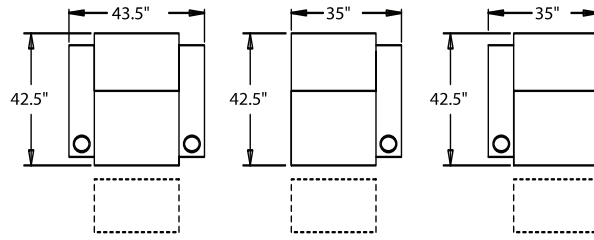

45" BACK HEIGHT ON ALL PIECES

3900 RECLINER
3901 POWER

5200 RF ARM
RECLINER
5201 RF ARM
POWER

5300 LF ARM
RECLINER
5301 LF ARM
POWER