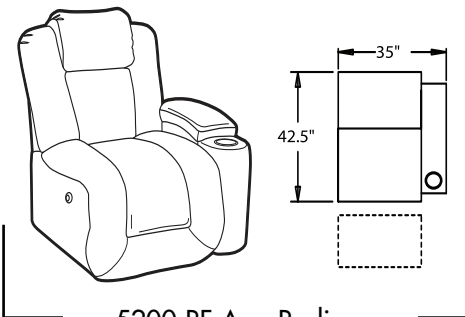

5200 RF Arm Recliner
5201 RF Arm Power Recline