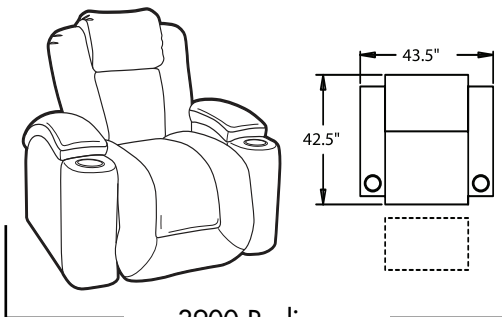

- **Wallaway®** - Fully reclines inches away from the wall, allowing greater decorating flexibility and more efficient use of space.
- **Chaise Bucket Seat** - Specially designed to cradle your body and provide head-to-toe comfort when fully reclined.

- **PowerRecline®** - Effortlessly recline to your favorite position.
- **ButtKicker®** - Silent subwoofer in seat that allows viewers to feel powerful bass without excessive volume.

- **Lighted Cupholder** - Generously sized to hold most cans, bottles and drink cups. Lighted ring illuminates the cupholder from the inside.
- **Power Head Rest** - Head rest can be adjusted for ultimate head comfort. Benefits the user when fully reclined and watching TV.