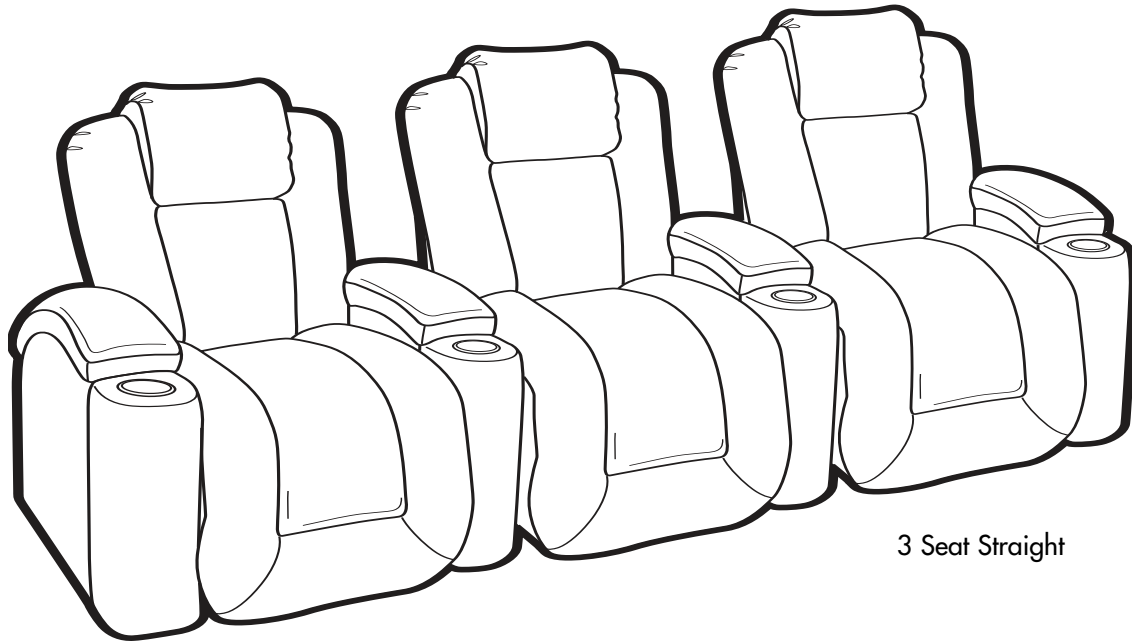

45012 Configurations

3 Seat Straight