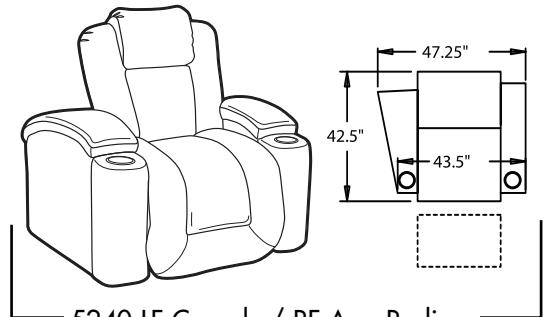

5240 LF Console / RF Arm Recliner
5241 LF Console / RF Arm Power Recline