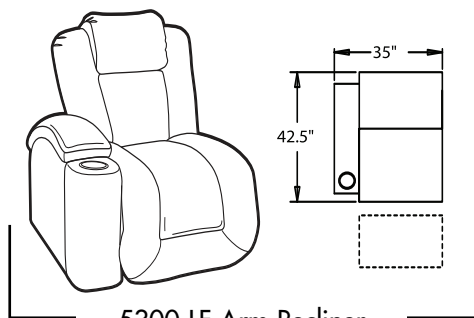

5300 LF Arm Recliner
5301 LF Arm Power Recline